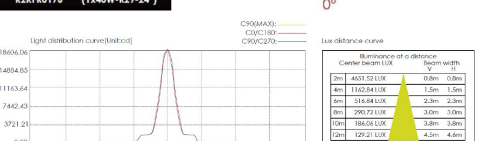

**BULLARD
BOLLARDS**
Think Bullard Think Bullard

**CODE:
BB-BL-KPG-IL**

FIXTURE TYPE: _____

PROJECT NAME: _____

NOTES:
_____

HOW TO ORDER:

CODE:

Example:
CODE: BB-BL-KPG-IL-XXX-XXX-XXX-XXX-XXX-XXX

BB-BL-KPG-IL-R2FFR0170-
K30-R19-10-DIM-

7 PHOTOMETRIC INFO:

sales@gordonbullard.com
www.bullardbollards.com
1-877-964-4646

991 South Gull Lake Dr
Richland, MI 49083
USA