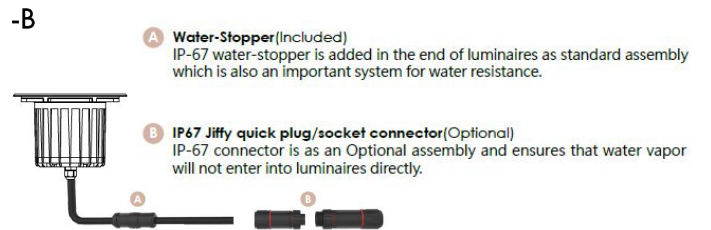

5 WATER PROOF SOLUTION: (optional)

6 ACCESSORIES:

1. HONEYCOMB LOUVER
   (INCLUDED)
2. -Mh008 -Ø: 8.27"
   - -Mh009 -Ø: 9.84"
   - -Mh035 -Ø: 11.81"

SLEEVE (INCLUDED)

- -067# -Ø: 8.27"
- -068# -Ø: 9.84"
- -106# -Ø: 11.81"

sales@gordonbullard.com
www.bullardbollards.com
1-877-964-4646

991 South Gull Lake Dr
Richland, MI 49083
USA