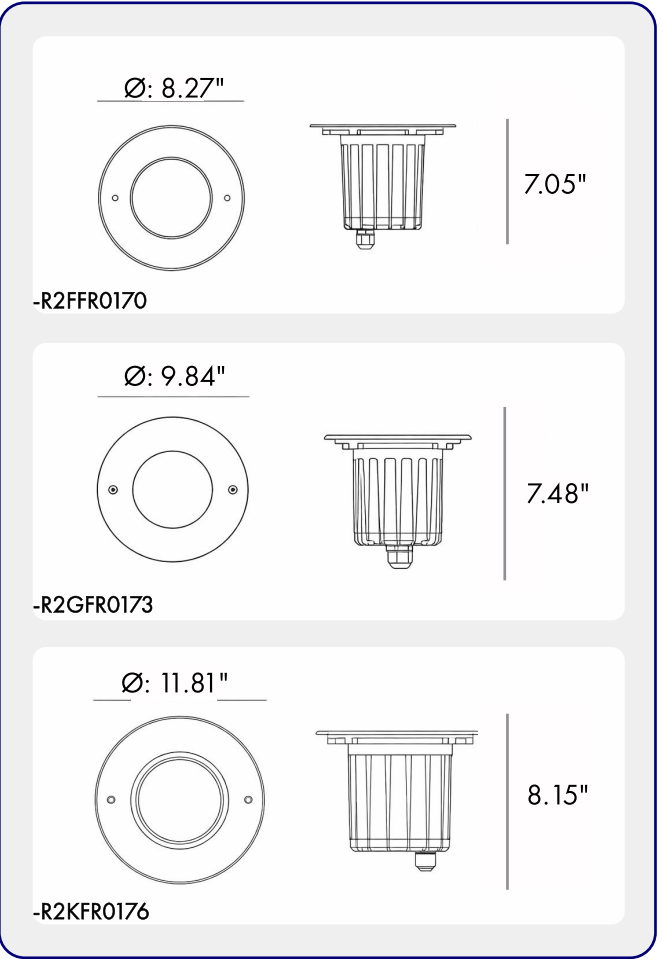

FIXTURE TYPE: _____

PROJECT NAME: _____

NOTES:

HOW TO ORDER:

CODE:

Example:
CODE: BB-BL-KPG-IL-XXX-XXX-XXX-XXX-XXX-XXX

BB-BL-KPG-IL-R2FFR0170-K30-R19-10-DIM-

1 MODELS:

CODE -R2FFR0170

DIMENSIONS:

Diameter - Ø: 8.27" (21 cm)
Height - H: 7.05" (17.9 cm)

LIGHT SOURCE:

LED / 1 x 18W / 160 mA / 1834 lm / IK 08 / 110-277V

CODE -R2GFR0173

DIMENSIONS:

Diameter - Ø: 9.84" (25 cm)
Height - H: 7.48" (19 cm)

LIGHT SOURCE:

LED / 1 x 25W / 240 mA / 3001 lm / IK 10 / 110-277V

CODE -R2KFR0176

DIMENSIONS:

Diameter - Ø: 11.81" (30 cm)
Height - H: 8.15" (20.7 cm)

LIGHT SOURCE:

LED / 1 x 40W / 372 mA / 4425 lm / IK 10 / 110-277V

2 CCT OPTIONS:

-K30 3000K
-CUS Custom on request*

3 BEAM ANGLE:

available only for -Ø: 8.27" size		available only for -Ø: 9.84" size		available only for -Ø: 11.81" model	
-R19-10	10°	-R16-12	12°	-R29-8	8°
-R19-22	22°	-R16-25	25°	-R29-24	24°
-R19-38	38°	-R16-38	38°	-R29-38	38°

sales@gordonbullard.com
www.bullardbollards.com
1-877-964-4646

991 South Gull Lake Dr
Richland, MI 49083
USA