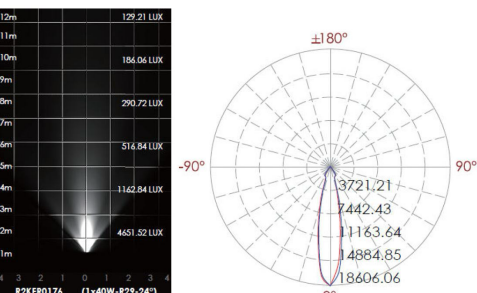

**BULLARD
BOLLARDS**
Think Bullard Think Bullard

**CODE:
BB-BL-KPG-IL**

FIXTURE TYPE: _____

PROJECT NAME: _____

NOTES:
_____

HOW TO ORDER:

CODE:

Example:
CODE: BB-BL-KPG-IL-XXX-XXX-XXX-XXX-XXX-XXX

BB-BL-KPG-IL-R2FFR0170-
K30-R19-10-DIM-

7 PHOTOMETRIC INFO:

sales@gordonbullard.com
www.bullardbollards.com
1-877-964-4646

991 South Gull Lake Dr
Richland, MI 49083
USA