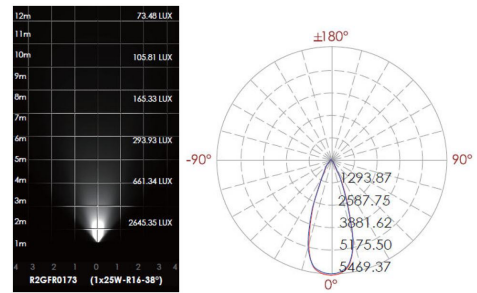

**BULLARD
BOLLARDS**
Think Bullard Think Bullard

**CODE:
BB-BL-KPG-IL**

FIXTURE TYPE: _____

PROJECT NAME: _____

NOTES:
_____

HOW TO ORDER:

CODE:

Example:
CODE: BB-BL-KPG-IL-XXX-XXX-XXX-XXX-XXX-XXX

BB-BL-KPG-IL-R2FFR0170-
K30-R19-10-DIM-

7 PHOTOMETRIC INFO:

sales@gordonbullard.com
www.bullardbollards.com
1-877-964-4646

991 South Gull Lake Dr
Richland, MI 49083
USA