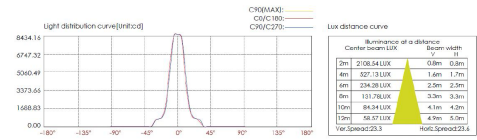

**BULLARD
BOLLARDS**
Think Bullard Think Bullard

**CODE:
BB-BL-KPG-IL**

FIXTURE TYPE: _____

PROJECT NAME: _____

NOTES:
_____

HOW TO ORDER:

CODE:

Example:
CODE: BB-BL-KPG-IL-XXX-XXX-XXX-XXX-XXX-XXX

BB-BL-KPG-IL-R2FFR0170-
K30-R19-10-DIM-

7 PHOTOMETRIC INFO:

sales@gordonbullard.com
www.bullardbollards.com
1-877-964-4646

991 South Gull Lake Dr
Richland, MI 49083
USA