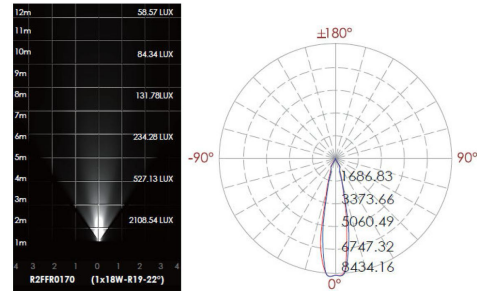

**BULLARD
BOLLARDS**
Think Bullard Think Bullard

**CODE:
BB-BL-KPG-IL**

FIXTURE TYPE: _____

PROJECT NAME: _____

NOTES:
_____

HOW TO ORDER:

CODE:

Example:
CODE: BB-BL-KPG-IL-XXX-XXX-XXX-XXX-XXX-XXX

BB-BL-KPG-IL-R2FFR0170-
K30-R19-10-DIM-

7 PHOTOMETRIC INFO:

sales@gordonbullard.com
www.bullardbollards.com
1-877-964-4646

991 South Gull Lake Dr
Richland, MI 49083
USA