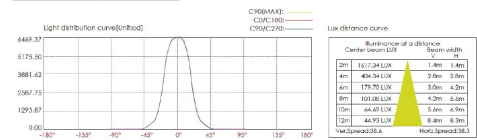

**BULLARD
BOLLARDS**
Think Bullard Think Bullard

**CODE:
BB-BL-KPG-IL**

FIXTURE TYPE: _____

PROJECT NAME: _____

NOTES:
_____

HOW TO ORDER:

CODE:

Example:
CODE: BB-BL-KPG-IL-XXX-XXX-XXX-XXX-XXX-XXX

BB-BL-KPG-IL-R2FFR0170-
K30-R19-10-DIM-

7 PHOTOMETRIC INFO:

sales@gordonbullard.com
www.bullardbollards.com
1-877-964-4646

991 South Gull Lake Dr
Richland, MI 49083
USA