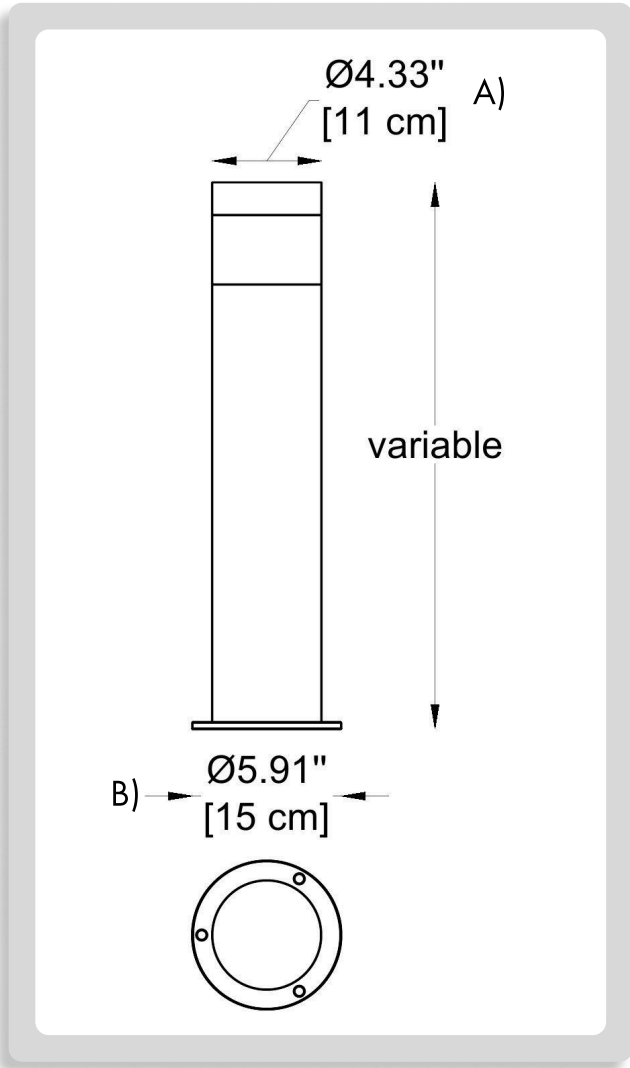

HOW TO ORDER:

CODE:

Example:
CODE:
BB-ARC-BL-H2-30K-DIM-SB-JC3001

BB-ARC-BL-
H2-30K-DIM-SB-
JC3001

1 BODY HEIGHT:

- H1 H: 11.81" (30 cm)
- H2 H: 21.65" (55 cm)
- H3 H: 31.49" (80 cm)

2 DIAMETER:

A) Ø1: 4.33" (11 cm)

Flange Base
(included)*

Ø: 5.91" (15 cm)

Inground Base
(option)

Code: **-JC3001**

L: 10.16" (25.8 cm)
H: 8.27" (21 cm)
Ø 1: 6.30" (16 cm)
Ø 2: 3.54" (9 cm)

*Flange base is a basic part
you need to assemble
the landing base.