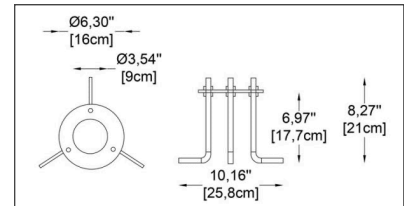

HOW TO ORDER:

CODE:

Example:
CODE:
BB-ARC-BL-H2-30K-DIM-SB-JC3001

BB-ARC-BL-
H2-30K-DIM-SB-
JC3001

1 BODY HEIGHT:

- H1 H: 11.81" (30 cm)
- H2 H: 21.65" (55 cm)
- H3 H: 31.49" (80 cm)

2 DIAMETER:

A) Ø1: 4.33" (11 cm)

Flange Base
(included)*

Ø: 5.91" (15 cm)

Inground Base
(option)

Code: **-JC3001**

L: 10.16" (25.8 cm)
H: 8.27" (21 cm)
Ø 1: 6.30" (16 cm)
Ø 2: 3.54" (9 cm)

*Flange base is a basic part
you need to assemble
the landing base.