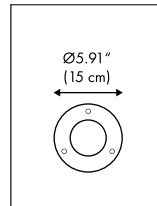

HOW TO ORDER:

CODE:

Example:
CODE:
BB-ARC-BL-H2-30K-DIM-SB-JC3001

BB-ARC-BL-
H2-30K-DIM-SB-
JC3001

1 BODY HEIGHT:

- H1 H: 11.81" (30 cm)
- H2 H: 21.65" (55 cm)
- H3 H: 31.49" (80 cm)

2 DIAMETER:

A) Ø1: 4.33" (11 cm)

Flange Base
(included)*

Ø: 5.91" (15 cm)

Inground Base
(option)

Code: **-JC3001**

L: 10.16" (25.8 cm)
H: 8.27" (21 cm)
Ø 1: 6.30" (16 cm)
Ø 2: 3.54" (9 cm)

*Flange base is a basic part
you need to assemble
the landing base.