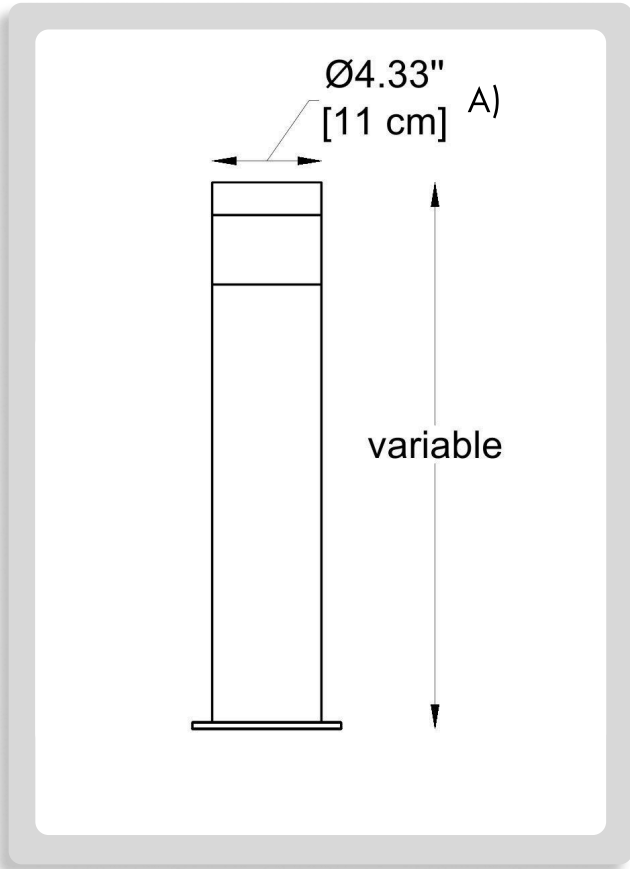

HOW TO ORDER:

CODE:

Example:
CODE:
BB-ARC-BL-H2-30K-DIM-SB-JC3001

BB-ARC-BL-
H2-30K-DIM-SB-
JC3001

1 BODY HEIGHT:

- H1 H: 11.81" (30 cm)
- H2 H: 21.65" (55 cm)
- H3 H: 31.49" (80 cm)

2 DIAMETER:

A) Ø1: 4.33" (11 cm)