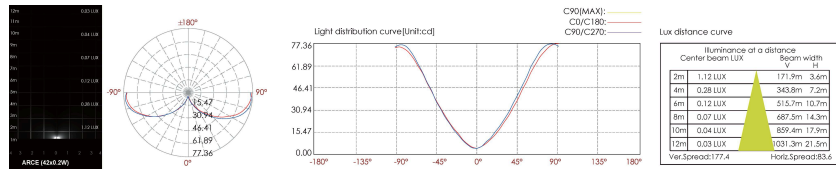

PHOTOMETRICS:

THINK BOLLARD - THINK BULLARD

sales@gordonbullard.com
www.bullardbollards.com
1-877-964-4646

991 South Gull Lake Dr
Richland, MI 49083
USA