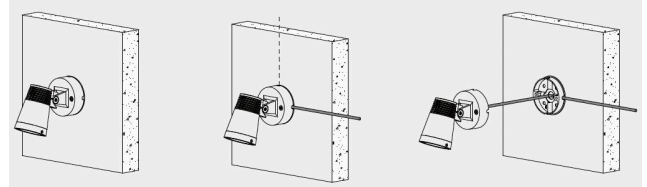

**FANNY**  
**Surface Mounting Wall Luminaires**  
**Floodlight**

FIXTURE TYPE: \_\_\_\_\_

PROJECT NAME: \_\_\_\_\_

**GENERAL INFORMATION:**

The FANNY Surface Mounting Wall Luminaire by Bullard Outdoor is a compact floodlight built for durability and performance. Made from 12# die-cast aluminum with a tempered glass lens (T=3mm), it provides efficient LED lighting at 110–277V. With a CRI of 80, IP65 weather resistance, and IK06 impact rating, it ensures long-lasting reliability. Finishes include Sanded Bronze, Sanded Dark Gray, Sanded Black, and Sanded White.

**6 ACCESSORIES:**

**BEVEL CUT HOOD**

- CA3021 R7DJM0169T
- CA3020 R7CJM0171T
- CA3019 R7BJM0176T

**HONEYCOMB LOUVER**

- Mh082 R7DJM0169T
- Mh083 R7CJM0171T
- Mh084 R7BJM0176T

**7 DIAGRAM OF INSTRUCTION:**