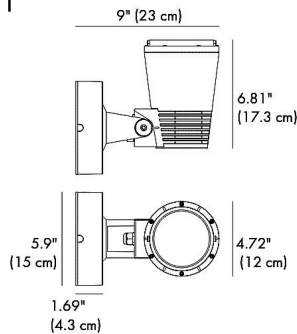

-R7CJM0171T