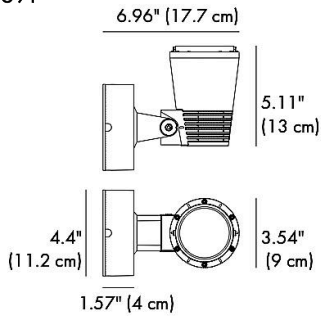

FIXTURE TYPE: _____

PROJECT NAME: _____

NOTES:

HOW TO ORDER:

CODE:

Example:
CODE: BO-FNY-KPG-SMW-XXX-XXX-XXX-XXX-XXX-XX

BO-FNY-KPG-SMW-
R7DJM0169T-K30-DIM-
KAP7008-R17-12-CA3021-
Mh082

1 MODELS:

CODE -R7DJM0169T

DIMENSIONS:

Diameter - Ø: 3.54" (9 cm)
Depth - P: 6.96" (17.7 cm)

LIGHT SOURCE:

LED / 1 x 16W / 145 mA / 1763 lm / 110-277V

CODE -R7CJM0171T

DIMENSIONS:

Diameter - Ø: 4.72" (12 cm)
Depth - P: 9" (23 cm)

LIGHT SOURCE:

LED / 1 x 20W / 205 mA / 2409 lm / 110-277V

CODE -R7BJM0176T

DIMENSIONS:

Diameter - Ø: 6.29" (16 cm)
Depth - P: 10.62" (27 cm)

LIGHT SOURCE:

LED / 1 x 40W / 372 mA / 4455 lm / 110-277V

2 CCT OPTIONS:

-K30 3000K
-CUS Custom on request*

3 DIMMING OPTIONS:

-DIM 1-10V
-PWM Pulse Width Modulation
-DALI DALI (Digital Addressable Lighting Interface)

4 FINISH OPTIONS:

-KAP7008 Sanded Bronze
-KAP7037 Sanded Dark Gray
-RAL 9005 Sanded Black
-RAL9003 Sanded White

-R7DJM0169T