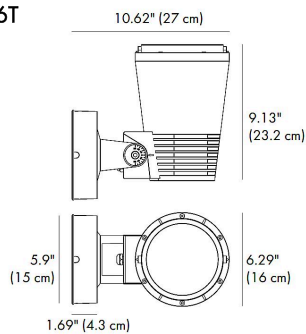

-R7BJM0176T