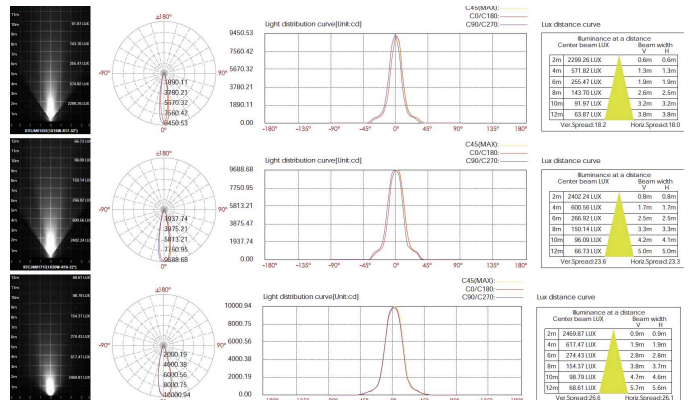

8 PHOTOMETRIC INFO:

sales@gordonbullard.com
www.bullardoutdoor.com
1-877-964-4646

991 South Gull Lake Dr
Richland, MI 49083
USA