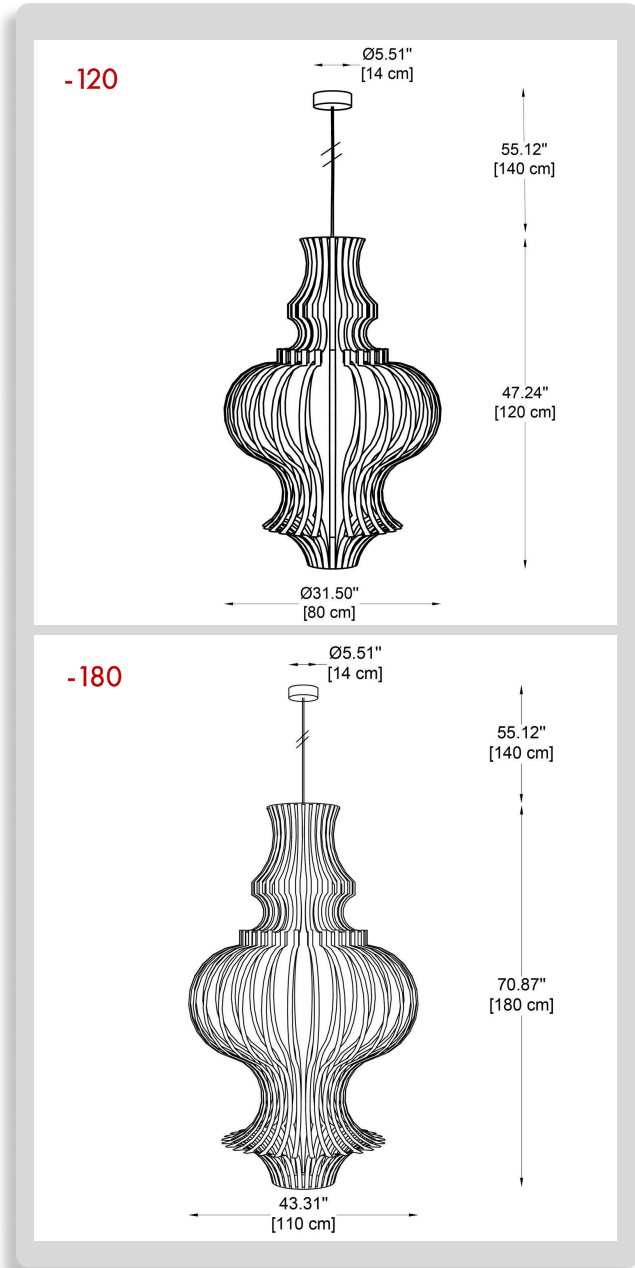

FIXTURE TYPE: _____

PROJECT NAME: _____

HOW TO ORDER:

CODE:

Example:
CODE: BB-CG-MI-120-DIM

BB-CG-
MI-120-DIM

1 MODELS:

-120

- A) Height - H: 47.24" (120 cm)
- B) Diameter - Ø: 31.50" (80 cm)
- C) Length Cable - L: 55.12" (140 cm)
- D) Canopy - Ø: 5.51" (14 cm)

LIGHT SOURCE:

LED | 12W | 4000°K

-180

- A) Height - H: 70.87" (180 cm)
- B) Diameter - Ø: 43.31" (110 cm)
- C) Length Cable - L: 55.12" (140 cm)
- D) Canopy - Ø: 5.51" (14 cm)

LIGHT SOURCE:

LED | 18W | 4000°K

2 DIMMING OPTIONS:

- **-DIM** 0-10V
- **-NON** Non Dimmable
- **-CAS** Casambi
- **-LUT** Lutron

LED

E26

IP54

THINK BOLLARD - THINK BULLARD

sales@gordonbullard.com

www.bullardbollards.com

1-877-964-4646

991 South Gull Lake Dr

Richland, MI 49083

USA