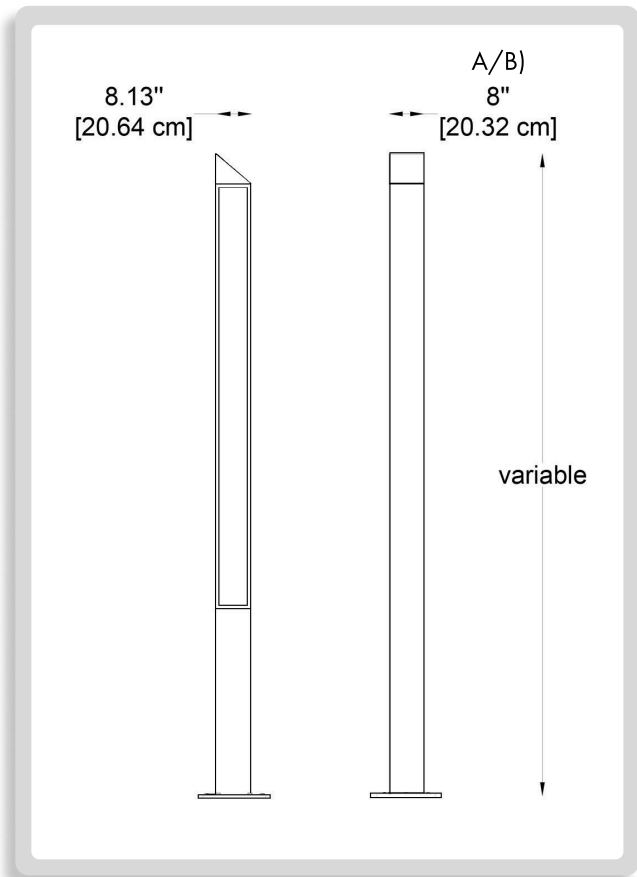

FIXTURE TYPE: _____

PROJECT NAME: _____

HOW TO ORDER: CODE:

Example:
CODE: BB-90112-BL-BH1-SH1-SS-K30-BL-WH-DIM-LSB15

BB-9072-BL-BH1-BW1-SH1-SS-K30-BL-WH-DIM-LSB6

1 BODY HEIGHT:

- -BH1 H: 20" (51 cm)
- -BH2 H: 24" (61 cm)
- -BH3 H: 36" (91 cm)
- -BH4 H: 48" (122 cm)
- -BH5 H: 56" (142 cm)
- -BH6 H: 96" (244 cm)
- -BH7 H: 120" (305 cm)
- -BH8 H: 168" (427 cm)
- -BH9 H: 192" (488 cm)
- -BH10 Custom on request*

2 BASE HEIGHT:

- -SH1 H: 4" (10 cm)
- -SH2 H: 6" (15 cm)
- -SH3 H: 8" (20 cm)
- -SH4 H: 12" (30 cm)
- -SH5 H: 16" (41 cm)
- -SH6 H: 18" (46 cm)
- -SH7 H: 24" (61 cm)
- -SHC Custom on request*

3 BODY LENGTH & WIDTH:

A) L: 8" (20.32 cm) x B) W: 8" (20.32 cm)

4 BODY MATERIAL:

- -SS Stainless Steel
- -AL Aluminum

5 CCT:

- -K27 2700K
- -K30 3000K
- -K35 3500K
- -K40 4000K
- -RGBW RGWB

sales@gordonbullard.com
www.bullardbollards.com
1-877-964-4646

991 South Gull Lake Dr
Richland, MI 49083
USA