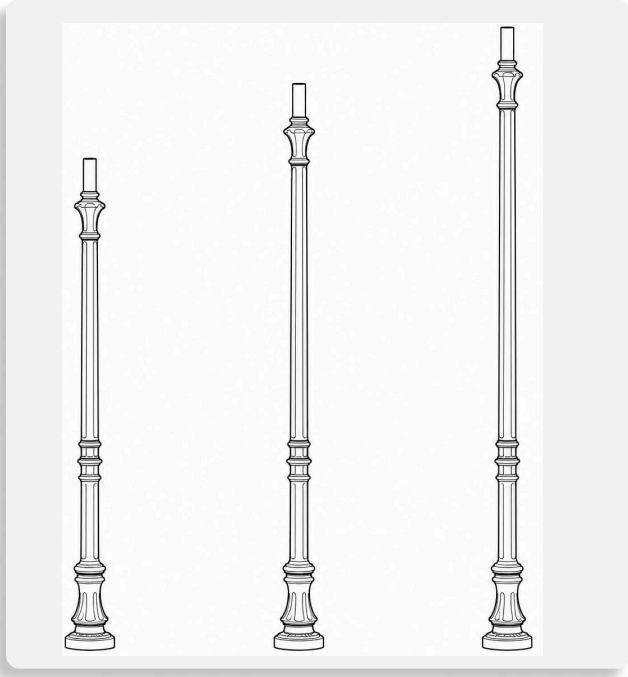

**BULLARD
BOLLARDS**
Think Bollard Think Bullard

**CODE:
BB-KRM-LF**

Fixture Type:

Project Name:

HOW TO ORDER:

CODE:

Example:

CODE: BB-KRM-LF-KRMSM-BL

BB-KRM-FL-
KRMSM-BL

1

Models:

-KRMSM

Diameter - Ø: 2.36" (6 cm)
Height - H: 118.11" (300 cm)

-KRMMD

Diameter - Ø: 2.36" (6 cm)
Height - H: 137.8" (350 cm)

-KRMLRG

Diameter - Ø: 2.36" (6 cm)
Height - H: 157.48" (400 cm)

2

Finish Options:

-BL Black
-AB Antique Bronze
-AG Antique Green
-WH White

Due to the dynamic nature of lighting products and the associated technologies, luminaire data on all specification sheets is subject to change at the discretion of Gordon Bullard LLC and associated companies.

THINK BOLLARD - THINK BULLARD

sales@gordonbullard.com / www.bullardbollards.com / 1-877-964-4646

991 South Gull Lake Dr Richland, MI 49083 USA