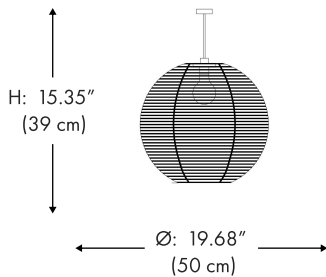

-3

LED

E26

IP54

THINK BOLLARD - THINK BULLARD

sales@gordonbullard.com
www.bullardbollards.com
1-877-964-4646

991 South Gull Lake Dr
Richland, MI 49083
USA