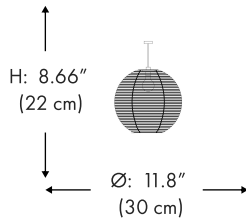

FIXTURE TYPE: _____

PROJECT NAME: _____

HOW TO ORDER:

CODE:

Example:
CODE: BB-12239-MR-D30-H22-LED-01-02-37

BB-12239-MR-
D30-H22-
LED-01-02-37

1 MODELS:

- -1 Ø: 11.81" (30 cm) H: 8.66" (22 cm)
- -2 Ø: 15.74" (40 cm) H: 12.2" (31 cm)
- -3 Ø: 19.68" (50 cm) H: 15.35" (39 cm)
- -4 Ø: 31.49" (80 cm) H: 29.52" (75 cm)
- -5 Ø: 47.24" (120 cm) H: 45.27" (115 cm)

2 LIGHTING SOURCE:

- -LED
- -E26

3 SUSPENSION CABLE LENGTH:

- -01 4.9 ft
- -02 8.2 ft

4 SUSPENSION KIT COLOR:

- -02 Black
- -03 White

5 FINISH OPTIONS:

- -02 Black
- -03 White
- -37 Natural
- -103 Soft Blue
- -104 Soft Green
- -105 Cream
- -100 Chocolate
- -101 Soft Pink
- -102 Soft Yellow
- -106 Blue
- -107 Yellow
- -108 Green
- -109 Red

-1