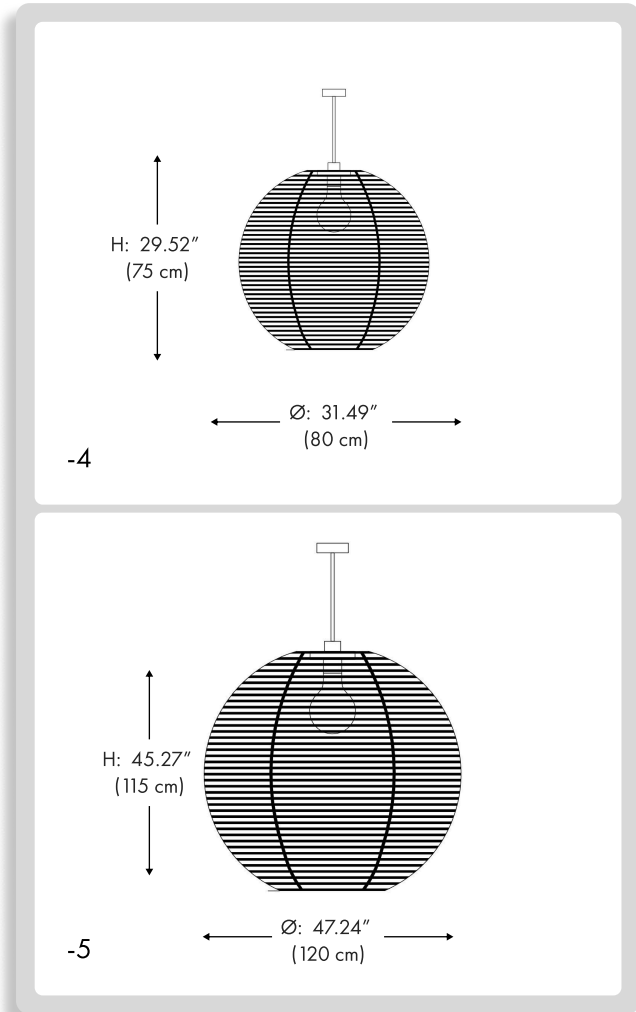

BB-12239-MR-
D30-H22-
LED-01-02-37

1 MODELS:

- 1 Ø: 11.81" (30 cm) H: 8.66" (22 cm)
- 2 Ø: 15.74" (40 cm) H: 12.2" (31 cm)
- 3 Ø: 19.68" (50 cm) H: 15.35" (39 cm)
- 4 Ø: 31.49" (80 cm) H: 29.52" (75 cm)
- 5 Ø: 47.24" (120 cm) H: 45.27" (115 cm)

-1

-2

-3

LED

E26

IP54

THINK BOLLARD - THINK BULLARD

sales@gordonbullard.com
www.bullardbollards.com
1-877-964-4646

991 South Gull Lake Dr
Richland, MI 49083
USA

FIXTURE TYPE: _____

PROJECT NAME: _____

HOW TO ORDER:

CODE:

Example: CODE: BB-12239-MR-D30-H22-LED-01-02-37	BB-12239-MR- D30-H22- LED-01-02-37
---	--

1 MODELS:

- 1 Ø: 11.81" (30 cm) H: 8.66" (22 cm)
- 2 Ø: 15.74" (40 cm) H: 12.2" (31 cm)
- 3 Ø: 19.68" (50 cm) H: 15.35" (39 cm)
- 4 Ø: 31.49" (80 cm) H: 29.52" (75 cm)
- 5 Ø: 47.24" (120 cm) H: 45.27" (115 cm)