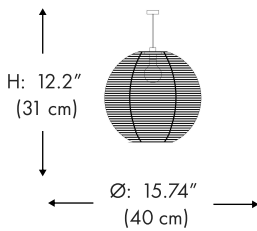

FIXTURE TYPE: _____

PROJECT NAME: _____

HOW TO ORDER:

CODE:

Example:
CODE: BB-12239-MR-D30-H22-LED-01-02-37

BB-12239-MR-
D30-H22-
LED-01-02-37

1 MODELS:

- -1 Ø: 11.81" (30 cm) H: 8.66" (22 cm)
- -2 Ø: 15.74" (40 cm) H: 12.2" (31 cm)
- -3 Ø: 19.68" (50 cm) H: 15.35" (39 cm)
- -4 Ø: 31.49" (80 cm) H: 29.52" (75 cm)
- -5 Ø: 47.24" (120 cm) H: 45.27" (115 cm)

2 LIGHTING SOURCE:

- -LED
- -E26

3 SUSPENSION CABLE LENGTH:

- -01 4.9 ft
- -02 8.2 ft

4 SUSPENSION KIT COLOR:

- -02 Black
- -03 White

5 FINISH OPTIONS:

- -02 Black
- -03 White
- -37 Natural
- -103 Soft Blue
- -104 Soft Green
- -105 Cream
- -100 Chocolate
- -101 Soft Pink
- -102 Soft Yellow
- -106 Blue
- -107 Yellow
- -108 Green
- -109 Red

-1

-2

LED

E26

IP54

THINK BOLLARD - THINK BULLARD

sales@gordonbullard.com
www.bullardbollards.com
1-877-964-4646

991 South Gull Lake Dr
Richland, MI 49083
USA