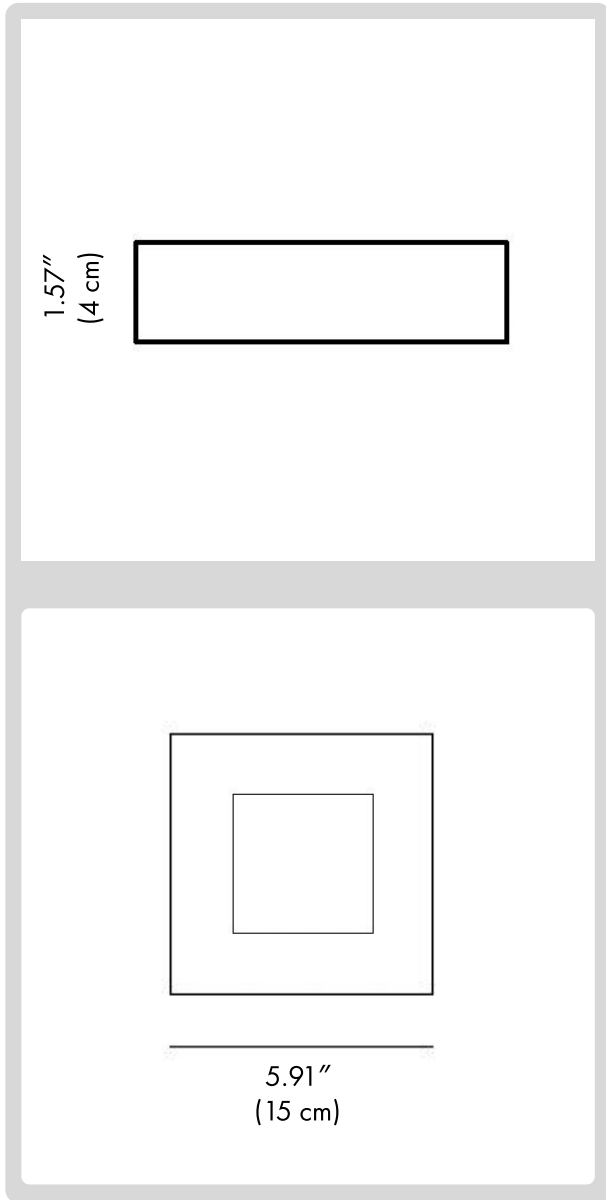

FIXTURE TYPE: \_\_\_\_\_

PROJECT NAME: \_\_\_\_\_

**HOW TO ORDER:**

**CODE:**

**Example:**  
CODE: BB-1094C-9010-K20-DIM-392

BB-1094C-9010  
-K20-DIM-392

**1 DIMENSIONS:**

Height - H: 1.57" (4 cm)  
Length - L: 5.91" (15 cm)