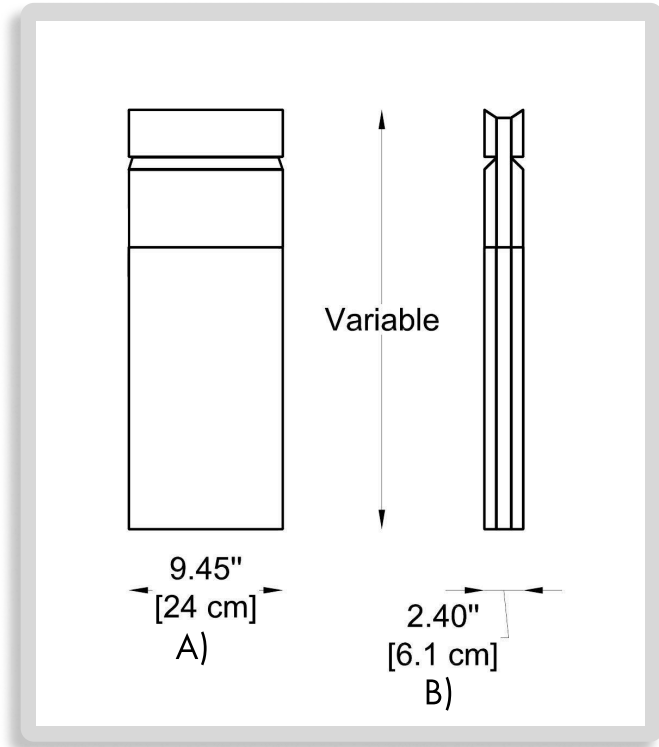

**HOW TO ORDER:**

**CODE:**

**Example:**  
CODE: BB-KEAD-BL-H1-K30-C8-DIM-GR

BB-KEAD-BL-H1-K30-C8-DIM-GR

**1 HEIGHT:**

- H1 H: 13.78" (35 cm)
- H2 H: 25.59" (65 cm)
- H3 H: 35.43" (90 cm)

**2 LENGTH & WIDTH:**

- A) Length - L: 9.45" (24 cm)
- B) Width - W: 2.4" (6.1 cm)

**3 LIGHT SOURCE:**

LED | 110-277V | 18,5W

**4 CCT & LUMENS:**

- K30 3000K = 540 lm
- K40 4000K = 680 lm

**5 CRI:**

- C8 CRI 90
- C9 CRI 80

**6 DIMMING OPTIONS:**