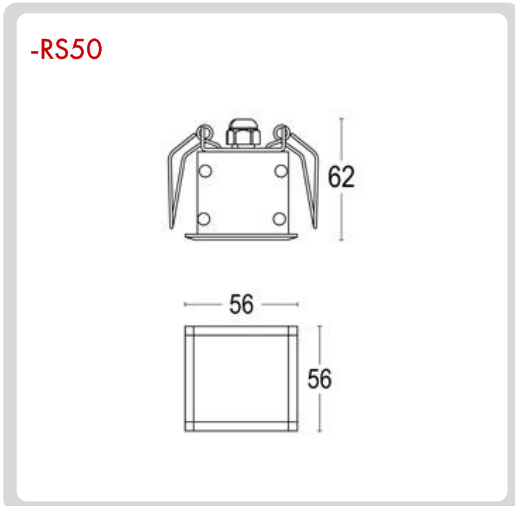

BB-2907.00BBAS-
GH-R50-
B5489-1-NON-
AG

1 MODELS:

-R50

DIMENSIONS:

- A) Diameter - Ø: 2.63" (6.7 cm)
- B) Height - H: 3.54" (9 cm)
- C) Width - W: 2.20" (5.6 cm)

LIGHT SOURCE:

CODE	BEAM ANGLE	WATTAGE	KELVINS	LUMENS	OPERATION RANGE
-B5489-1	54°	1 x .41W	3000K	1 x 36 lm	24 V DC
-B5489-2	X 89°	1 x .41W	4000K	1 x 38 lm	24 V DC

-RS50

DIMENSIONS:

- A) Height - H: 2.44" (6.2 cm)
- B) Width - W: 2.20" (5.6 cm)
- C) Length - L: 2.20" (5.6 cm)

LIGHT SOURCE:

CODE	BEAM ANGLE	WATTAGE	KELVINS	LUMENS	OPERATION RANGE
-B5489-1	54°	1 x .41W	3000K	1 x 36 lm	24 V DC
-B5489-2	X 89°	1 x .41W	4000K	1 x 38 lm	24 V DC

BB-2907.00BBAS-
GH-R50-
B5489-1-NON-
AG

1 MODELS:

-R100

DIMENSIONS:

- A) Diameter - Ø: 2.63" (6.7 cm)
- B) Height - H: 3.54" (9 cm)
- C) Width - W: 2.20" (5.6 cm)
- D) Length - L: 4.13" (10.5 cm)

LIGHT SOURCE:

BB-2907.00BBAS-
GH-R50-
B5489-1-NON-
AG

1 **MODELS:**

-R150
DIMENSIONS:

- A) Diameter - Ø: 2.63" (6.7 cm)
- B) Height - H: 3.54" (9 cm)
- C) Width - W: 2.20" (5.6 cm)
- D) Length - L: 6.22" (15.8 cm)

LIGHT SOURCE: