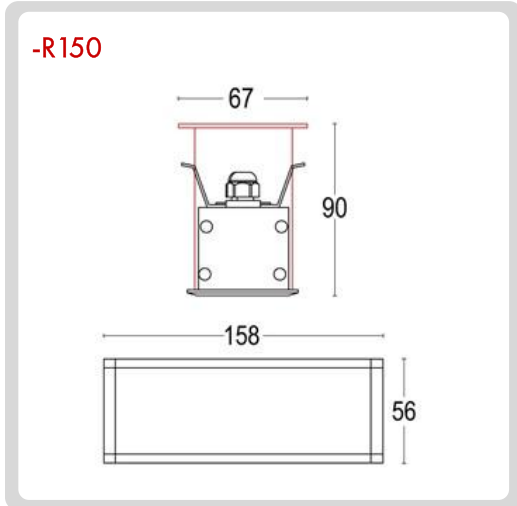

FIXTURE TYPE: _____

PROJECT NAME: _____

HOW TO ORDER:

CODE:

Example:
CODE: BB-2907.00BBAS-GH-R50-B5489-1-NON-AG

BB-2907.00BBAS-
GH-R50-
B5489-1-NON-
AG

1 **MODELS:**

-R150
DIMENSIONS:

- A) Diameter - Ø: 2.63" (6.7 cm)
- B) Height - H: 3.54" (9 cm)
- C) Width - W: 2.20" (5.6 cm)
- D) Length - L: 6.22" (15.8 cm)

LIGHT SOURCE:

CODE	BEAM ANGLE	WATTAGE	KELVINS	LUMENS	OPERATION RANGE
-B138102-1	138°	1 x 2.06W	3000K	1 x 181 lm	24 V DC
-B138102-2	X 102°	1 x 2.06W	4000K	1 x 189 lm	24 V DC

-RS150
DIMENSIONS:

- A) Height - H: 2.44" (6.2 cm)
- B) Width - W: 2.20" (5.6 cm)
- C) Length - L: 6.22" (15.8 cm)

LIGHT SOURCE:

CODE	BEAM ANGLE	WATTAGE	KELVINS	LUMENS	OPERATION RANGE
-B138102-1	138°	1 x 2.06W	3000K	1 x 181 lm	24 V DC
-B138102-2	X 102°	1 x 2.06W	4000K	1 x 189 lm	24 V DC

THINK BOLLARD - THINK BULLARD

sales@gordonbullard.com
www.bullardbollards.com
1-877-964-4646

991 South Gull Lake Dr
Richland, MI 49083
USA