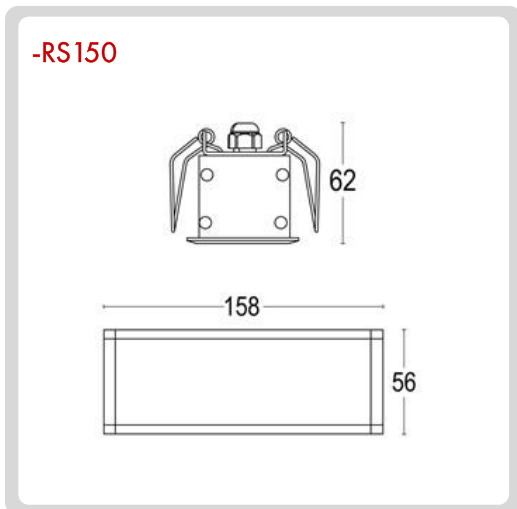

FIXTURE TYPE: _____

PROJECT NAME: _____

HOW TO ORDER:

CODE:

Example:
CODE: BB-2907.00BBAS-GH-R50-B5489-1-NON-AG

BB-2907.00BBAS-
GH-R50-
B5489-1-NON-
AG

1 **MODELS:**

-R150
DIMENSIONS:

- A) Diameter - Ø: 2.63" (6.7 cm)
- B) Height - H: 3.54" (9 cm)
- C) Width - W: 2.20" (5.6 cm)
- D) Length - L: 6.22" (15.8 cm)

LIGHT SOURCE:

CODE	BEAM ANGLE	WATTAGE	KELVINS	LUMENS	OPERATION RANGE
-B138102-1	138°	1 x 2.06W	3000K	1 x 181 lm	24 V DC
-B138102-2	X 102°	1 x 2.06W	4000K	1 x 189 lm	24 V DC

-RS150
DIMENSIONS:

- A) Height - H: 2.44" (6.2 cm)
- B) Width - W: 2.20" (5.6 cm)
- C) Length - L: 6.22" (15.8 cm)

LIGHT SOURCE:

CODE	BEAM ANGLE	WATTAGE	KELVINS	LUMENS	OPERATION RANGE
-B138102-1	138°	1 x 2.06W	3000K	1 x 181 lm	24 V DC
-B138102-2	X 102°	1 x 2.06W	4000K	1 x 189 lm	24 V DC

THINK BOLLARD - THINK BULLARD

sales@gordonbullard.com
www.bullardbollards.com
1-877-964-4646

991 South Gull Lake Dr
Richland, MI 49083
USA