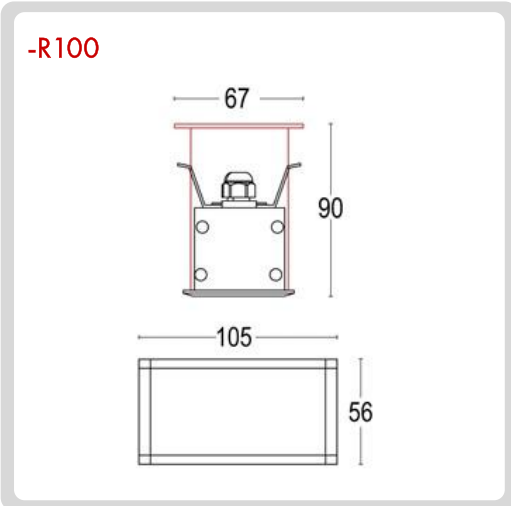

FIXTURE TYPE: _____

PROJECT NAME: _____

HOW TO ORDER:

CODE:

Example:
CODE: BB-2907.00BBAS-GH-R50-B5489-1-NON-AG

BB-2907.00BBAS-
GH-R50-
B5489-1-NON-
AG

1 MODELS:

-R100

DIMENSIONS:

- A) Diameter - Ø: 2.63" (6.7 cm)
- B) Height - H: 3.54" (9 cm)
- C) Width - W: 2.20" (5.6 cm)
- D) Length - L: 4.13" (10.5 cm)

LIGHT SOURCE:

CODE	BEAM ANGLE	WATTAGE	KELVINS	LUMENS	OPERATION RANGE
-B119101-1	119°	1 x 1.25W	3000K	1 x 109 lm	24 V DC
-B119101-2	X 101°	1 x 1.25W	4000K	1 x 114 lm	24 V DC

-RS100

DIMENSIONS:

- A) Height - H: 2.44" (6.2 cm)
- B) Width - W: 2.20" (5.6 cm)
- C) Length - L: 4.13" (10.5 cm)

LIGHT SOURCE:

CODE	BEAM ANGLE	WATTAGE	KELVINS	LUMENS	OPERATION RANGE
-B119101-1	119°	1 x 1.24W	3000K	1 x 109 lm	24 V DC
-B119101-2	X 101°	1 x 1.24W	4000K	1 x 114 lm	24 V DC

THINK BOLLARD - THINK BULLARD

sales@gordonbullard.com
www.bullardbollards.com
1-877-964-4646

991 South Gull Lake Dr
Richland, MI 49083
USA