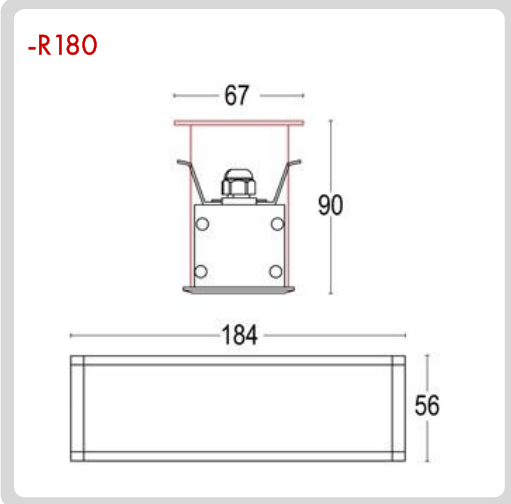

-RS50

DIMENSIONS:

- A) Height - H: 2.44" (6.2 cm)
- B) Width - W: 2.20" (5.6 cm)
- C) Length - L: 2.20" (5.6 cm)

LIGHT SOURCE:

CODE	BEAM ANGLE	WATTAGE	KELVINS	LUMENS	OPERATION RANGE
-B5489-1	54°	1 x .41W	3000K	1 x 36 lm	24 V DC
-B5489-2	X 89°	1 x .41W	4000K	1 x 38 lm	24 V DC

BB-2907.00BBAS-
GH-R50-
B5489-1-NON-
AG

1 **MODELS:**

-R150
DIMENSIONS:

- A) Diameter - Ø: 2.63" (6.7 cm)
- B) Height - H: 3.54" (9 cm)
- C) Width - W: 2.20" (5.6 cm)
- D) Length - L: 6.22" (15.8 cm)

LIGHT SOURCE:

- A) Diameter - Ø: 2.63" (6.7 cm)
- B) Height - H: 3.54" (9 cm)
- C) Width - W: 2.20" (5.6 cm)
- D) Length - L: 7.24" (18.4 cm)

LIGHT SOURCE:

CODE	BEAM ANGLE	WATTAGE	KELVINS	LUMENS	OPERATION RANGE
-B54106-1	54°	1 x 10.5W	3000K	1 x 982 lm	24 V DC
-B54106-2	X 106°	1 x 10.5W	4000K	1 x 1090 lm	24 V DC

-RS180

DIMENSIONS:

- A) Height - H: 2.44" (6.2 cm)
- B) Width - W: 2.20" (5.6 cm)
- C) Length - L: 7.24" (18.4 cm)

LIGHT SOURCE:

CODE	BEAM ANGLE	WATTAGE	KELVINS	LUMENS	OPERATION RANGE
-B54106-1	54°	1 x 10.5W	3000K	1 x 982 lm	24 V DC
-B54106-2	X 106°	1 x 10.5W	4000K	1 x 1090 lm	24 V DC