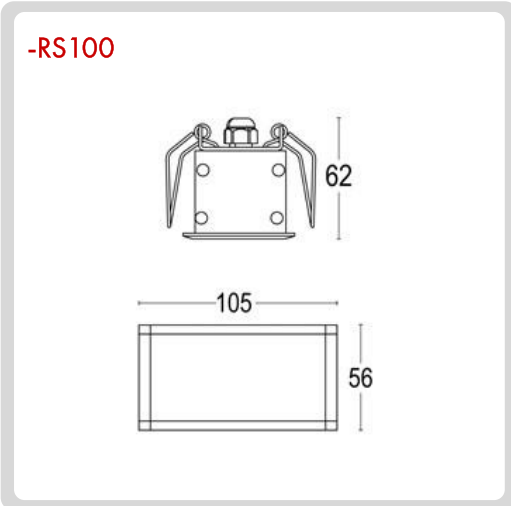

FIXTURE TYPE: _____

PROJECT NAME: _____

HOW TO ORDER:

CODE:

Example:
CODE: BB-2907.00BBAS-GH-R50-B5489-1-NON-AG

BB-2907.00BBAS-
GH-R50-
B5489-1-NON-
AG

1 MODELS:

-R100

DIMENSIONS:

- A) Diameter - Ø: 2.63" (6.7 cm)
- B) Height - H: 3.54" (9 cm)
- C) Width - W: 2.20" (5.6 cm)
- D) Length - L: 4.13" (10.5 cm)

LIGHT SOURCE:

CODE	BEAM ANGLE	WATTAGE	KELVINS	LUMENS	OPERATION RANGE
-B119101-1	119°	1 x 1.25W	3000K	1 x 109 lm	24 V DC
-B119101-2	X 101°	1 x 1.25W	4000K	1 x 114 lm	24 V DC

-RS100

DIMENSIONS:

- A) Height - H: 2.44" (6.2 cm)
- B) Width - W: 2.20" (5.6 cm)
- C) Length - L: 4.13" (10.5 cm)

LIGHT SOURCE:

CODE	BEAM ANGLE	WATTAGE	KELVINS	LUMENS	OPERATION RANGE
-B119101-1	119°	1 x 1.24W	3000K	1 x 109 lm	24 V DC
-B119101-2	X 101°	1 x 1.24W	4000K	1 x 114 lm	24 V DC

THINK BOLLARD - THINK BULLARD

sales@gordonbullard.com
www.bullardbollards.com
1-877-964-4646

991 South Gull Lake Dr
Richland, MI 49083
USA