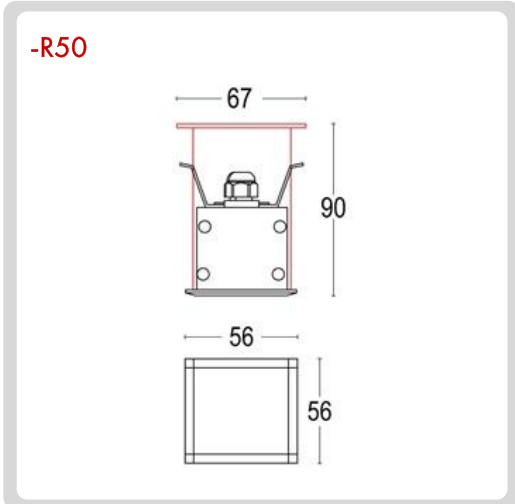

BB-2907.00BBAS-
GH-R50-
B5489-1-NON-
AG

1 MODELS:

-R50

DIMENSIONS:

- A) Diameter - Ø: 2.63" (6.7 cm)
- B) Height - H: 3.54" (9 cm)
- C) Width - W: 2.20" (5.6 cm)

LIGHT SOURCE:

CODE	BEAM ANGLE	WATTAGE	KELVINS	LUMENS	OPERATION RANGE
-B5489-1	54°	1 x .41W	3000K	1 x 36 lm	24 V DC
-B5489-2	X 89°	1 x .41W	4000K	1 x 38 lm	24 V DC

-RS50

DIMENSIONS:

- A) Height - H: 2.44" (6.2 cm)
- B) Width - W: 2.20" (5.6 cm)
- C) Length - L: 2.20" (5.6 cm)

LIGHT SOURCE:

CODE	BEAM ANGLE	WATTAGE	KELVINS	LUMENS	OPERATION RANGE
-B5489-1	54°	1 x .41W	3000K	1 x 36 lm	24 V DC
-B5489-2	X 89°	1 x .41W	4000K	1 x 38 lm	24 V DC

BB-2907.00BBAS-
GH-R50-
B5489-1-NON-
AG

1 MODELS:

-R100

DIMENSIONS:

- A) Diameter - Ø: 2.63" (6.7 cm)
- B) Height - H: 3.54" (9 cm)
- C) Width - W: 2.20" (5.6 cm)
- D) Length - L: 4.13" (10.5 cm)

LIGHT SOURCE:

BB-2907.00BBAS-
GH-R50-
B5489-1-NON-
AG

1 **MODELS:**

-R150
DIMENSIONS:

- A) Diameter - Ø: 2.63" (6.7 cm)
- B) Height - H: 3.54" (9 cm)
- C) Width - W: 2.20" (5.6 cm)
- D) Length - L: 6.22" (15.8 cm)

LIGHT SOURCE: