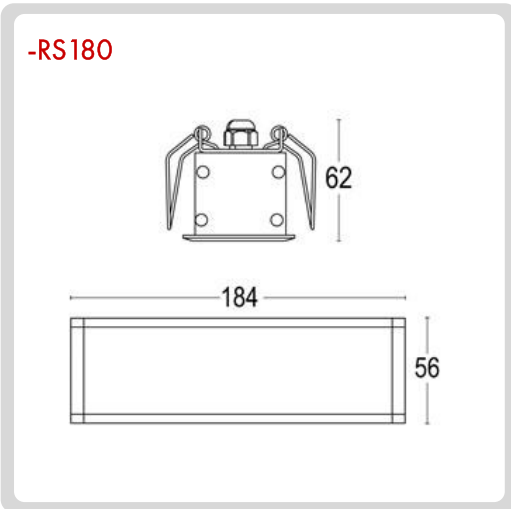

-RS50

DIMENSIONS:

- A) Height - H: 2.44" (6.2 cm)
- B) Width - W: 2.20" (5.6 cm)
- C) Length - L: 2.20" (5.6 cm)

LIGHT SOURCE:

CODE	BEAM ANGLE	WATTAGE	KELVINS	LUMENS	OPERATION RANGE
-B5489-1	54°	1 x .41W	3000K	1 x 36 lm	24 V DC
-B5489-2	X 89°	1 x .41W	4000K	1 x 38 lm	24 V DC

BB-2907.00BBAS-
GH-R50-
B5489-1-NON-
AG

1 **MODELS:**

-R150
DIMENSIONS:

- A) Diameter - Ø: 2.63" (6.7 cm)
- B) Height - H: 3.54" (9 cm)
- C) Width - W: 2.20" (5.6 cm)
- D) Length - L: 6.22" (15.8 cm)

LIGHT SOURCE:

- A) Diameter - Ø: 2.63" (6.7 cm)
- B) Height - H: 3.54" (9 cm)
- C) Width - W: 2.20" (5.6 cm)
- D) Length - L: 7.24" (18.4 cm)

LIGHT SOURCE:

CODE	BEAM ANGLE	WATTAGE	KELVINS	LUMENS	OPERATION RANGE
-B54106-1	54°	1 x 10.5W	3000K	1 x 982 lm	24 V DC
-B54106-2	X 106°	1 x 10.5W	4000K	1 x 1090 lm	24 V DC

-RS180

DIMENSIONS:

- A) Height - H: 2.44" (6.2 cm)
- B) Width - W: 2.20" (5.6 cm)
- C) Length - L: 7.24" (18.4 cm)

LIGHT SOURCE:

CODE	BEAM ANGLE	WATTAGE	KELVINS	LUMENS	OPERATION RANGE
-B54106-1	54°	1 x 10.5W	3000K	1 x 982 lm	24 V DC
-B54106-2	X 106°	1 x 10.5W	4000K	1 x 1090 lm	24 V DC