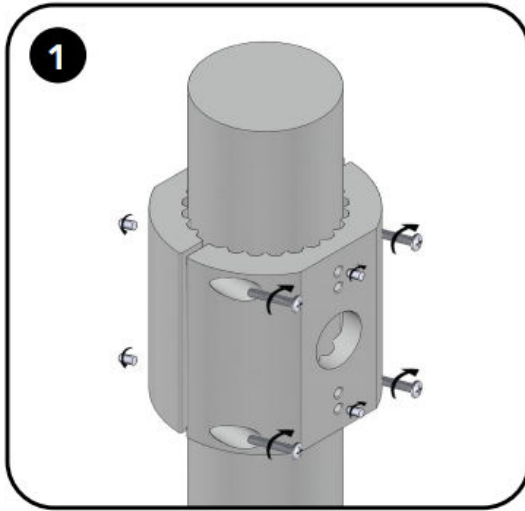

WIRING ON-OFF (CL.I)

MIN IP 67 CONNECTION