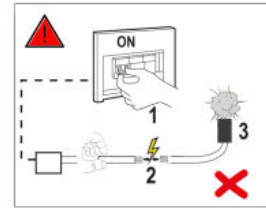

**BULLARD
BOLLARDS**
Think Bollard Think Bullard

THE CUBY-S

INSTALLATION TYPE:
PARK/URBAN/
GARDEN POLE
LUMINAIRES

IT Spegnere l'alimentazione
EN Switch-off the power supply
FR Coupez l'alimentation électrique
DE Schalten Sie die Stromversorgung aus
ES Desconectar la alimentación
PT Desligar a fonte de alimentação
RU Отключите источник питания
AR قاطع الطاقة

THE SAFETY OF THIS FIXTURE IS GUARANTEED ONLY IF YOU COMPLY WITH THESE INSTRUCTIONS; REMEMBER TO KEEP IN A SAFE PLACE. THE APPLIANCE MUST NOT BE TAMPERED WITH OR TRANSFORMED AND IT MUST BE INSTALLED AND USED AS SUPPLIED AND IN COMPLIANCE WITH THE NATIONAL RULES ON INSTALLATIONS. SWITCH-OFF THE POWER SUPPLY BEFORE CARRYING OUT ANY MAINTENANCE OPERATIONS. HOT PLUG-IN IS NOT ALLOW AND MAY CAUSE DAMAGE TO THE LUMINAIRE. THE LIGHT SOURCE CONTAINED IN THIS LUMINAIRE SHALL BE REPLACED ONLY BY THE MANUFACTURER OR HIS SERVICE AGENT. INSTALLATION AND SERVICE MUST BE PERFORMED BY QUALIFIED SERVICE PERSONNEL. ANY NON-COMPLIANT INSTALLATIONS WILL INVALIDATE ALL FORMS OF GUARANTEE.