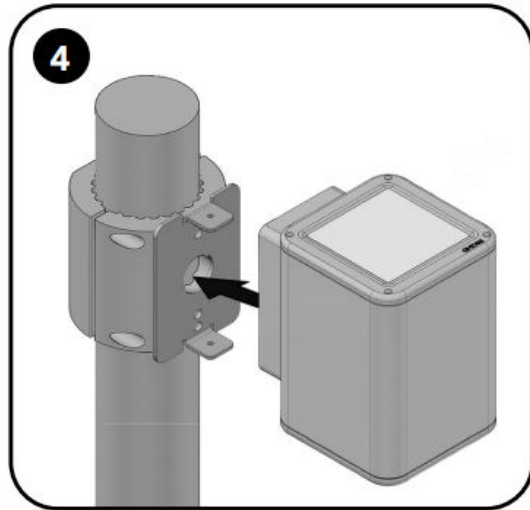

WIRING ON-OFF (CL.I)

MIN IP 67 CONNECTION