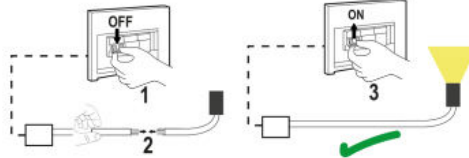

**BULLARD
BOLLARDS**
Think Bollard Think Bullard

THE CUBY-S

INSTALLATION TYPE:
PARK/URBAN/
GARDEN POLE
LUMINAIRES

IT Spegnere l'alimentazione
EN Switch-off the power supply
FR Coupez l'alimentation électrique
DE Schalten Sie die Stromversorgung aus
ES Desconectar la alimentación
PT Desligar a fonte de alimentação
RU Отключите источник питания
AR قاطع الطاقة

THE SAFETY OF THIS FIXTURE IS GUARANTEED ONLY IF YOU COMPLY WITH THESE INSTRUCTIONS; REMEMBER TO KEEP IN A SAFE PLACE. THE APPLIANCE MUST NOT BE TAMPERED WITH OR TRANSFORMED AND IT MUST BE INSTALLED AND USED AS SUPPLIED AND IN COMPLIANCE WITH THE NATIONAL RULES ON INSTALLATIONS. SWITCH-OFF THE POWER SUPPLY BEFORE CARRYING OUT ANY MAINTENANCE OPERATIONS. HOT PLUG-IN IS NOT ALLOW AND MAY CAUSE DAMAGE TO THE LUMINAIRE. THE LIGHT SOURCE CONTAINED IN THIS LUMINAIRE SHALL BE REPLACED ONLY BY THE MANUFACTURER OR HIS SERVICE AGENT. INSTALLATION AND SERVICE MUST BE PERFORMED BY QUALIFIED SERVICE PERSONNEL. ANY NON-COMPLIANT INSTALLATIONS WILL INVALIDATE ALL FORMS OF GUARANTEE.