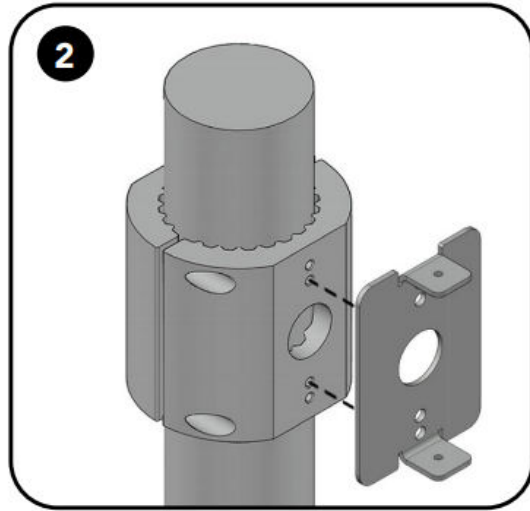

WIRING ON-OFF (CL.I)

MIN IP 67 CONNECTION