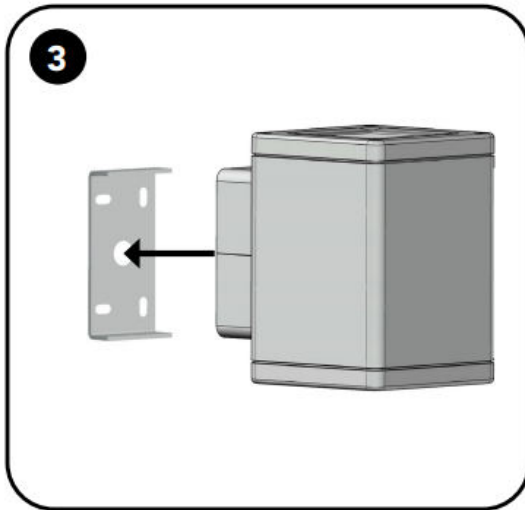

WIRING ON-OFF (CL.I)

MIN IP 67 CONNECTION