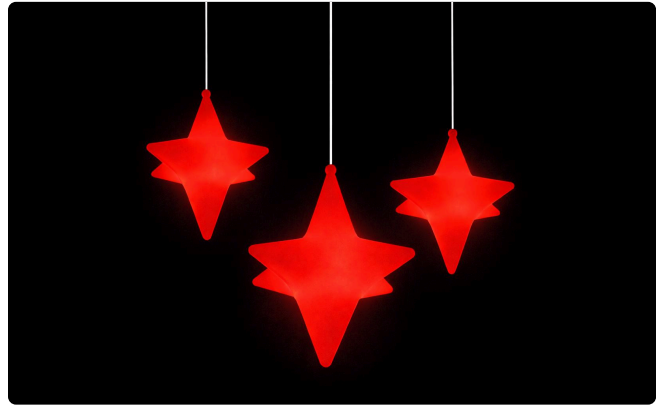

**BULLARD  
BOLLARDS**  
Think Bollard Think Bullard

**SIRIO  
PENDANT**

FIXTURE TYPE: \_\_\_\_\_

PROJECT NAME: \_\_\_\_\_

NOTES:

<b>E26</b>		<b>IP55</b>				

**GENERAL INFORMATION:**

Sirio brings a soft, atmospheric glow to any outdoor space, inspired by the shape of a six-pointed star. Its bold yet clean design makes it a striking focal point in residential and contract settings. Made of rotational-molded polyethylene, Sirio functions as both a suspension lamp and a luminous seat, offering versatile solutions for terraces, gardens, and hospitality spaces.

**BB-ICO-  
K30-OUT-LA**

**1 DIMENSIONS:**

A) Height - H: 31.50" (80 cm)  
B) Width - W: 31.50" (80 cm)  
C) Length - L: 31.50" (80 cm)

**2 LIGHT SOURCE:**

E26 / 1 x max. 10W

**3 LIGHT CCT:**

**-K30** 3000K  
**-K40** 4000K