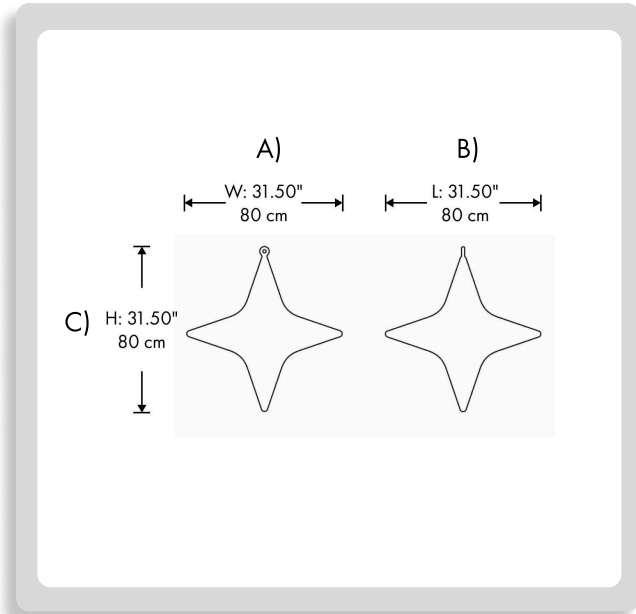

FIXTURE TYPE: _____

PROJECT NAME: _____

HOW TO ORDER:

CODE:

Example:
CODE: BB-ICO-K30-OUT-LA

**BB-ICO-
K30-OUT-LA**

1 DIMENSIONS:

A) Height - H: 31.50" (80 cm)
B) Width - W: 31.50" (80 cm)
C) Length - L: 31.50" (80 cm)

2 LIGHT SOURCE:

E26 / 1 x max. 10W

3 LIGHT CCT:

-K30 3000K
-K40 4000K

4 LOCATION:

-OUT Outdoor

5 LIGHTING COLOURS:

-LA Light White ○
-LD Light Red ●

THINK BOLLARD - THINK BULLARD

sales@gordonbullard.com
www.bullardbollards.com
1-877-964-4646

991 South Gull Lake Dr
Richland, MI 49083
USA