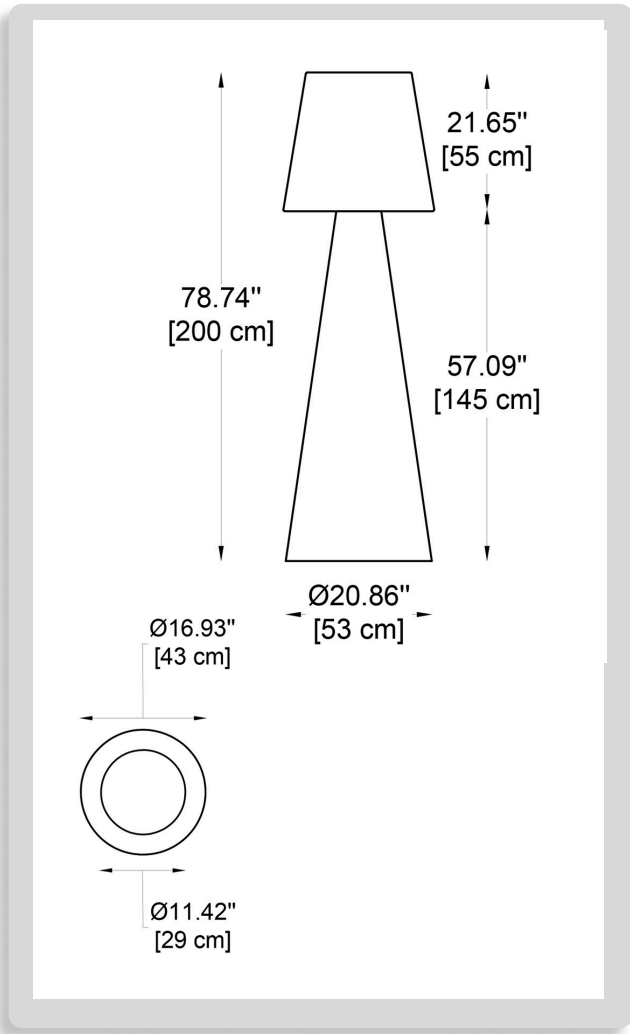

CODE: -S

DIMENSIONS:

- A) Diameter - Ø: 16,93" (43 cm)
- B) Height - H: 57,09" (145 cm)

LIGHT SOURCE:

E26 / 2 x max. 25W / 110-277V

THINK BOLLARD - THINK BULLARD

sales@gordonbullard.com
www.bullardbollards.com
1-877-964-4646

1 MODELS:

CODE: -M

DIMENSIONS:

- A) Diameter - Ø: 16,93" (43 cm)
- B) Height - H: 78,74" (200 cm)

LIGHT SOURCE:

E26 / 2 x max. 25W / 110-277V

THINK BOLLARD - THINK BULLARD

sales@gordonbullard.com
www.bullardbollards.com
1-877-964-4646

1 MODELS:

CODE: -L

DIMENSIONS:

- A) Diameter - Ø: 27,56" (70 cm)
- B) Height - H: 82,68" (210 cm)

LIGHT SOURCE:

E26 / 2 x max. 25W / 110-277V

THINK BOLLARD - THINK BULLARD

sales@gordonbullard.com
www.bullardbollards.com
1-877-964-4646