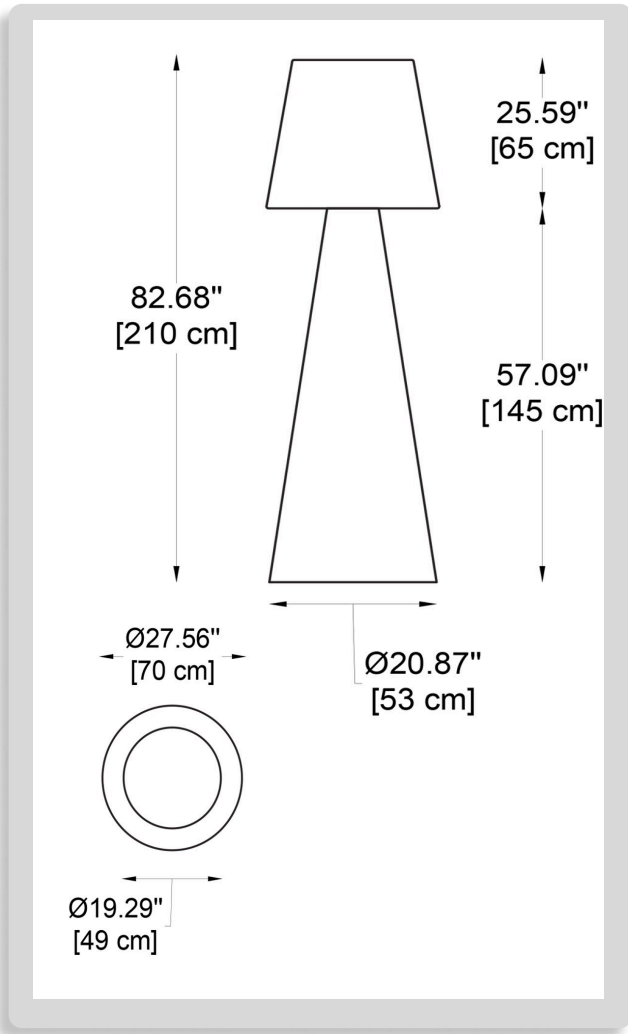

CODE: -S

DIMENSIONS:

- A) Diameter - Ø: 16,93" (43 cm)
- B) Height - H: 57,09" (145 cm)

LIGHT SOURCE:

E26 / 2 x max. 25W / 110-277V

THINK BOLLARD - THINK BULLARD

sales@gordonbullard.com
www.bullardbollards.com
1-877-964-4646

1 MODELS:

CODE: -M

DIMENSIONS:

- A) Diameter - Ø: 16,93" (43 cm)
- B) Height - H: 78,74" (200 cm)

LIGHT SOURCE:

E26 / 2 x max. 25W / 110-277V

THINK BOLLARD - THINK BULLARD

sales@gordonbullard.com
www.bullardbollards.com
1-877-964-4646

1 MODELS:

CODE: -L

DIMENSIONS:

- A) Diameter - Ø: 27,56" (70 cm)
- B) Height - H: 82,68" (210 cm)

LIGHT SOURCE:

E26 / 2 x max. 25W / 110-277V

THINK BOLLARD - THINK BULLARD

sales@gordonbullard.com
www.bullardbollards.com
1-877-964-4646