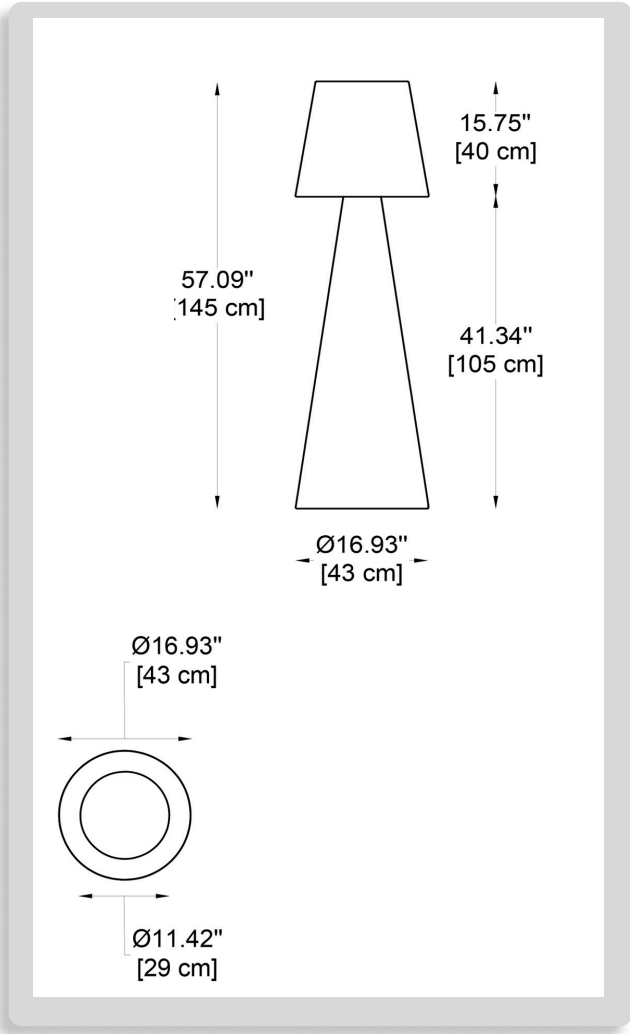

CODE: -S

DIMENSIONS:

- A) Diameter - Ø: 16,93" (43 cm)
- B) Height - H: 57,09" (145 cm)

LIGHT SOURCE:

E26 / 2 x max. 25W / 110-277V

THINK BOLLARD - THINK BULLARD

sales@gordonbullard.com
www.bullardbollards.com
1-877-964-4646

1 MODELS:

CODE: -M

DIMENSIONS:

- A) Diameter - Ø: 16,93" (43 cm)
- B) Height - H: 78,74" (200 cm)

LIGHT SOURCE:

E26 / 2 x max. 25W / 110-277V

THINK BOLLARD - THINK BULLARD

sales@gordonbullard.com
www.bullardbollards.com
1-877-964-4646

1 MODELS:

CODE: -L

DIMENSIONS:

- A) Diameter - Ø: 27,56" (70 cm)
- B) Height - H: 82,68" (210 cm)

LIGHT SOURCE:

E26 / 2 x max. 25W / 110-277V

THINK BOLLARD - THINK BULLARD

sales@gordonbullard.com
www.bullardbollards.com
1-877-964-4646