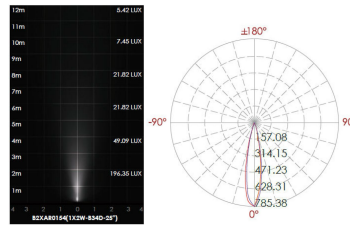

CODE -B2XAR0154

DIMENSIONS:

Diameter - Ø: 2.28" (5.8 cm)
Height - H: 1.69" (4.3 cm)

LIGHT SOURCE:

LED / 1 x 2W / 100 mA / 130 lm / IK 08 / 110-277V

CODE -B2XAR0157

DIMENSIONS:

Diameter - Ø: 2.28" (5.8 cm)
Height - H: 1.69" (4.3 cm)

available only for
-B2XAR0154 model

available only for
-B2XAR0157 model

available only for
-B2XAR0157 model

-B34D-30 30°

-B33-9 9°

-B73-30 30°

-B33-15 15°

-B33-20 20°

-B33-45 45°

-B33-60 60°

7 PHOTOMETRIC INFO:

sales@gordonbullard.com
www.bullardbollards.com
1-877-964-4646

991 South Gull Lake Dr
Richland, MI 49083
USA