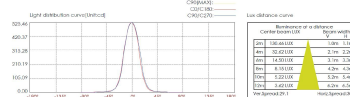

7 PHOTOMETRIC INFO:

sales@gordonbullard.com
www.bullardbollards.com
1-877-964-4646

991 South Gull Lake Dr
Richland, MI 49083
USA