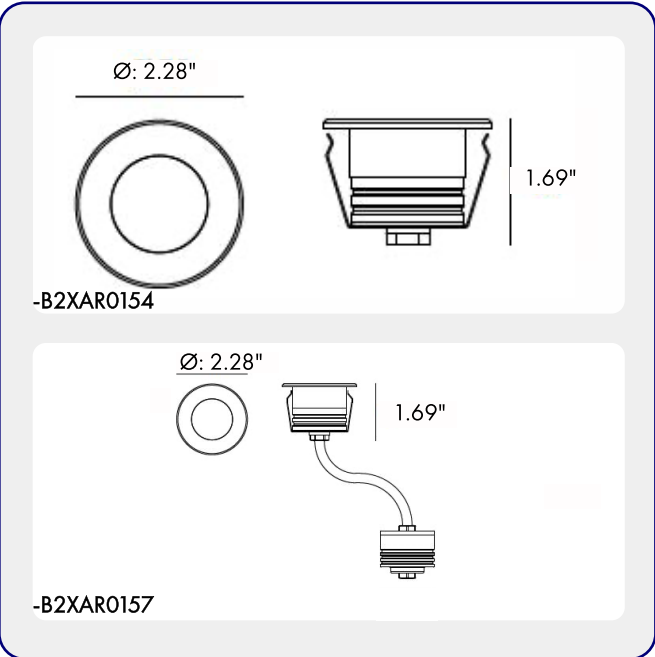

FIXTURE TYPE: _____

PROJECT NAME: _____

NOTES:

HOW TO ORDER:

CODE:

Example:
CODE: BB-SC-KPG-IL-XXX-XXX-XXX-XXX-XXX-XXX

BB-SC-KPG-IL-B2XAR0154-K30-DIM-

1 MODELS:

CODE -B2XAR0154

DIMENSIONS:

Diameter - Ø: 2.28" (5.8 cm)
Height - H: 1.69" (4.3 cm)

LIGHT SOURCE:

LED / 1 x 2W / 100 mA / 130 lm / IK 08 / 110-277V

CODE -B2XAR0157

DIMENSIONS:

Diameter - Ø: 2.28" (5.8 cm)
Height - H: 1.69" (4.3 cm)

LIGHT SOURCE:

LED / 1 x 2W / 100 mA / 155 lm / IK 08 / 110-277V

2 CCT OPTIONS:

-K30 3000K
-CUS Custom on request*

3 DIMMING OPTIONS:

-DIM 1-10V
-PWM Pulse Width Modulation
-DALI DALI (Digital Addressable Lighting Interface)