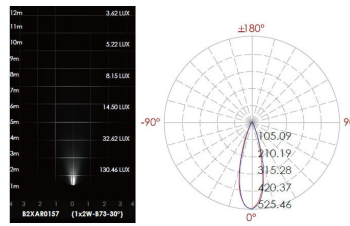

CODE -B2XAR0154

DIMENSIONS:

Diameter - Ø: 2.28" (5.8 cm)
Height - H: 1.69" (4.3 cm)

LIGHT SOURCE:

LED / 1 x 2W / 100 mA / 130 lm / IK 08 / 110-277V

CODE -B2XAR0157

DIMENSIONS:

Diameter - Ø: 2.28" (5.8 cm)
Height - H: 1.69" (4.3 cm)

available only for
-B2XAR0154 model

available only for
-B2XAR0157 model

available only for
-B2XAR0157 model

-B34D-30 30°

-B33-9 9°

-B73-30 30°

-B33-15 15°

-B33-20 20°

-B33-45 45°

-B33-60 60°

7 PHOTOMETRIC INFO:

sales@gordonbullard.com
www.bullardbollards.com
1-877-964-4646

991 South Gull Lake Dr
Richland, MI 49083
USA