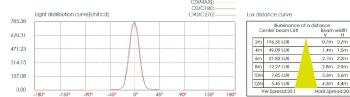

7 PHOTOMETRIC INFO:

sales@gordonbullard.com
www.bullardbollards.com
1-877-964-4646

991 South Gull Lake Dr
Richland, MI 49083
USA