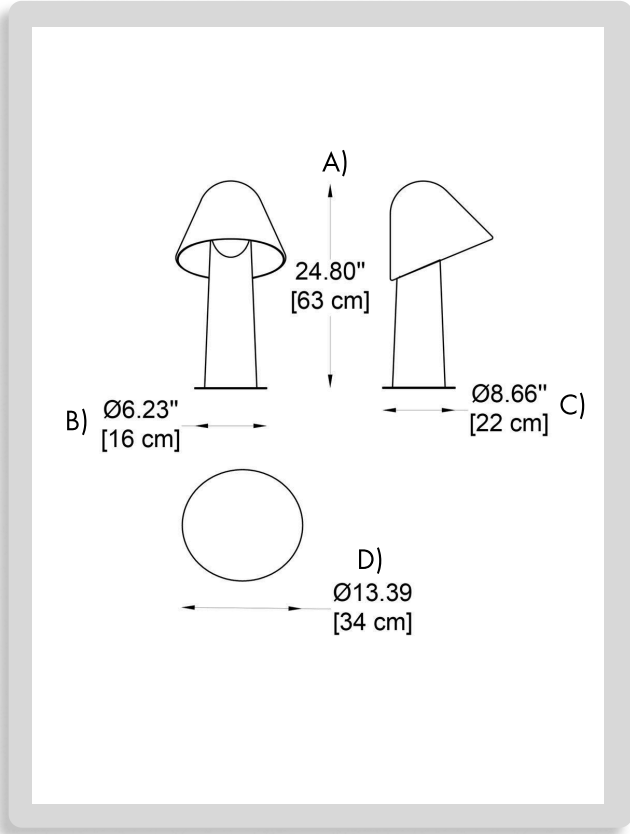

FIXTURE TYPE: _____

PROJECT NAME: _____

HOW TO ORDER:

CODE:

Example:
CODE: BB-1106A-BL-K22-WH-DIM

BB-1106A-BL-K22-WH-DIM

1 DIMENSIONS:

- A) Height - H: 24.8" (63 cm)
- B) Diameter 1 - Ø: 6.23" (16 cm)
- C) Diameter 2 - Ø: 8.66" (22 cm)
- D) Diameter 2 - Ø: 13.39" (34 cm)

2 LIGHT SOURCE:

LED / 4W / CRI 80 / 110-277V

3 CCT & LUMENS:

- -K22 2200K = 570 lm
- -K27 2700K = 600 lm
- -K30 3000K = 630 lm

4 FINISH OPTIONS:

- -WH White
- -GN Green
- -CO Corten
- -GR Grey
- -BL Black
- -SD Sand

5 DIMMING OPTIONS:

- -NON NON-Dimmable
- -DIM 0-10V
- -CUS Casambi
- -LUT Lutron

THINK BOLLARD - THINK BULLARD

sales@gordonbullard.com
www.bullardbollards.com
1-877-964-4646

991 South Gull Lake Dr
Richland, MI 49083
USA