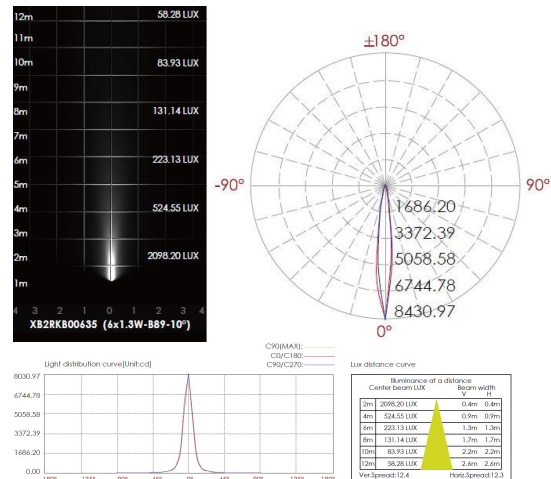

Height - H: 2.95" (7.5 cm)
 Width - W: 3.27" (8.3 cm)
 Length - L: 41.14" (104.5 cm)

LIGHT SOURCE:

LED / 24 x 1.3W / 1472 mA / 2977 lm / IK 08 / 110-277V

2 CCT OPTIONS:

-K30 3000K
 -CUS Custom on request*

3 OPTICS:

-B89-8	8°	-B27-30	30°
-B89-12	12°		
-B89-20	20°		
-B89-45	45°		
-B89-12x45	12°x45°		

**BULLARD
BOLLARDS**
Think Bollard Think Bullard

**CODE:
BB-NEA-KPG-IL**

FIXTURE TYPE: _____

PROJECT NAME: _____

5 ACCESSORIES:

SLEEVE (INCLUDED)

- 142# - L: 12.80"
- 143# - L: 22.24"
- 144# - L: 41.14"

6 PHOTOMETRIC INFO:

sales@gordonbullard.com
www.bullardbollards.com
1-877-964-4646

991 South Gull Lake Dr
Richland, MI 49083
USA