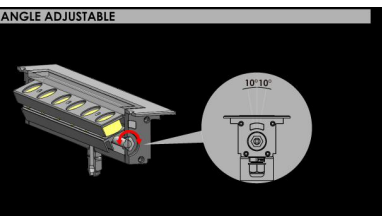

FIXTURE TYPE: _____

PROJECT NAME: _____

NOTES:

sales@gordonbullard.com
www.bullardbollards.com
1-877-964-4646

991 South Gull Lake Dr
Richland, MI 49083
USA

HOW TO ORDER:

CODE:

Example:
CODE: BB-NEA-KPG-IL-XXX-XXX-XXX-XXX-XXX-XXX

BB-NEA-KPG-IL-
XB2RKB0635-K30-B27-30-
B-

1 MODELS:

CODE -XB2RKB0635

DIMENSIONS:

Height - H: 2.95" (7.5 cm)
Width - W: 3.27" (8.3 cm)
Length - L: 12.80" (32.5 cm)

LIGHT SOURCE:

LED / 6 x 1.3W / 355 mA / 707 lm / IK 08 / 110-277V

CODE -XB2RKB1235

DIMENSIONS:

Height - H: 2.95" (7.5 cm)
Width - W: 3.27" (8.3 cm)
Length - L: 22.24" (56.5 cm)

LIGHT SOURCE:

LED / 12 x 1.3W / 707 mA / 1517 lm / IK 08 / 110-277V

CODE -XB2RKB2435

DIMENSIONS:

Height - H: 2.95" (7.5 cm)
Width - W: 3.27" (8.3 cm)
Length - L: 41.14" (104.5 cm)

LIGHT SOURCE:

LED / 24 x 1.3W / 1472 mA / 2977 lm / IK 08 / 110-277V

2 CCT OPTIONS:

-K30 3000K
-CUS Custom on request*

3 OPTICS:

-B89-8	8°	-B27-30	30°
-B89-12	12°		
-B89-20	20°		
-B89-45	45°		
-B89-12x45	12°x45°