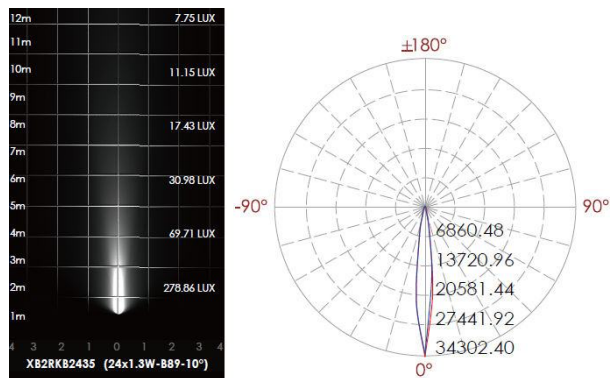

7 PHOTOMETRIC INFO:

sales@gordonbullard.com
www.bullardbollards.com
1-877-964-4646

991 South Gull Lake Dr
Richland, MI 49083
USA