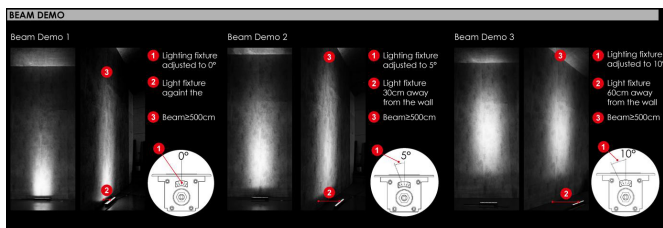

NOTES:

HOW TO ORDER:

CODE:

Example:
CODE: BB-NEA-KPG-IL-XXX-XXX-XXX-XXX-XXX-XXX

BB-NEA-KPG-IL-
XB2RKB0635-K30-B27-30-
B-

4 WATER PROOF SOLUTION: (optional)

- B **A Water-Stopper(Included)**
IP-67 water-stopper is added in the end of luminaires as standard assembly which is also an important system for water resistance.
- B IP67 Jiffy quick plug/socket connector(Optional)**
IP-67 connector is as an Optional assembly and ensures that water vapor will not enter into luminaires directly.

5 ACCESSORIES:

SLEEVE (INCLUDED)

- 142# - L: 12.80"
- 143# - L: 22.24"
- 144# - L: 41.14"

6 PHOTOMETRIC INFO:

sales@gordonbullard.com
www.bullardbollards.com
1-877-964-4646

991 South Gull Lake Dr
Richland, MI 49083
USA