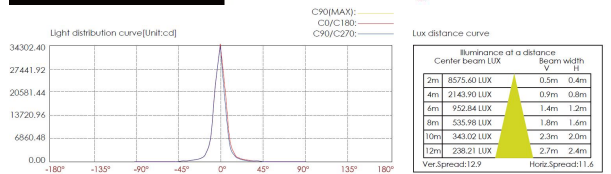

7 PHOTOMETRIC INFO:

sales@gordonbullard.com
www.bullardbollards.com
1-877-964-4646

991 South Gull Lake Dr
Richland, MI 49083
USA