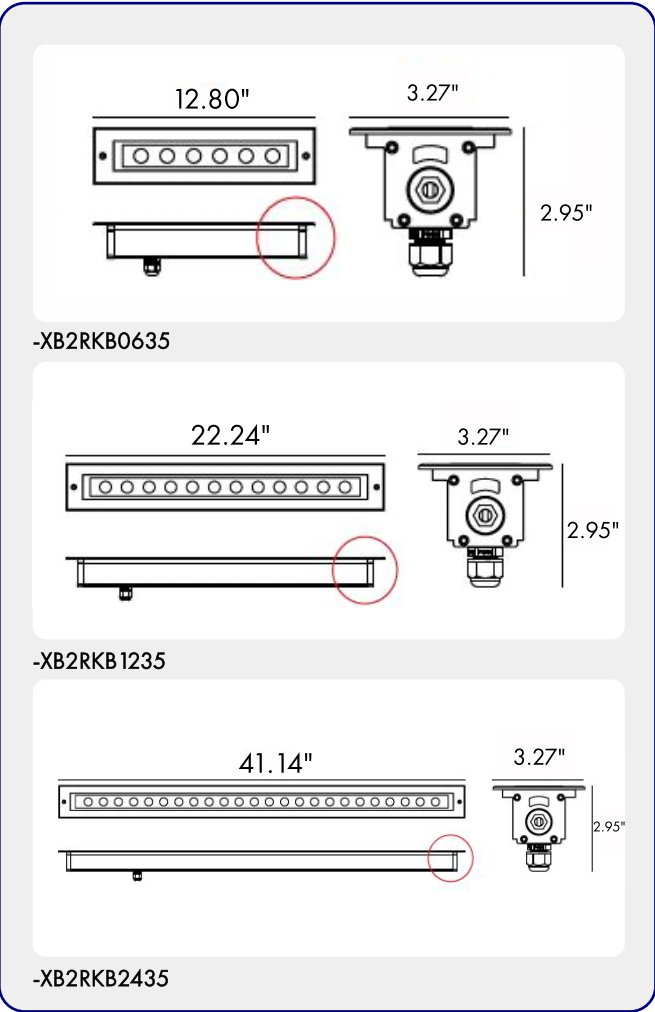

FIXTURE TYPE: _____

PROJECT NAME: _____

NOTES:

sales@gordonbullard.com
www.bullardbollards.com
1-877-964-4646

991 South Gull Lake Dr
Richland, MI 49083
USA

HOW TO ORDER:

CODE:

Example:
CODE: BB-NEA-KPG-IL-XXX-XXX-XXX-XXX-XXX-XXX

BB-NEA-KPG-IL-
XB2RKB0635-K30-B27-30-
B-

1 MODELS:

CODE -XB2RKB0635

DIMENSIONS:

Height - H: 2.95" (7.5 cm)
Width - W: 3.27" (8.3 cm)
Length - L: 12.80" (32.5 cm)

LIGHT SOURCE:

LED / 6 x 1.3W / 355 mA / 707 lm / IK 08 / 110-277V

CODE -XB2RKB1235

DIMENSIONS:

Height - H: 2.95" (7.5 cm)
Width - W: 3.27" (8.3 cm)
Length - L: 22.24" (56.5 cm)

LIGHT SOURCE:

LED / 12 x 1.3W / 707 mA / 1517 lm / IK 08 / 110-277V

CODE -XB2RKB2435

DIMENSIONS:

Height - H: 2.95" (7.5 cm)
Width - W: 3.27" (8.3 cm)
Length - L: 41.14" (104.5 cm)

LIGHT SOURCE:

LED / 24 x 1.3W / 1472 mA / 2977 lm / IK 08 / 110-277V

2 CCT OPTIONS:

-K30 3000K
-CUS Custom on request*

3 OPTICS:

-B89-8	8°	-B27-30	30°
-B89-12	12°		
-B89-20	20°		
-B89-45	45°		
-B89-12x45	12°x45°