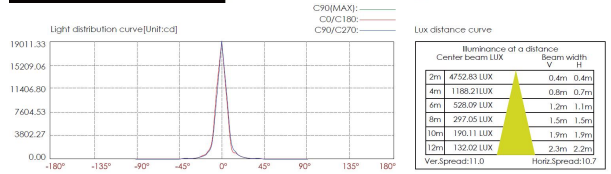

7 PHOTOMETRIC INFO:

sales@gordonbullard.com
www.bullardbollards.com
1-877-964-4646

991 South Gull Lake Dr
Richland, MI 49083
USA