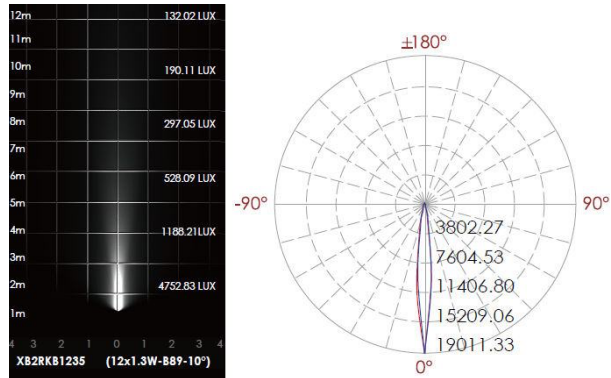

7 PHOTOMETRIC INFO:

sales@gordonbullard.com
www.bullardbollards.com
1-877-964-4646

991 South Gull Lake Dr
Richland, MI 49083
USA