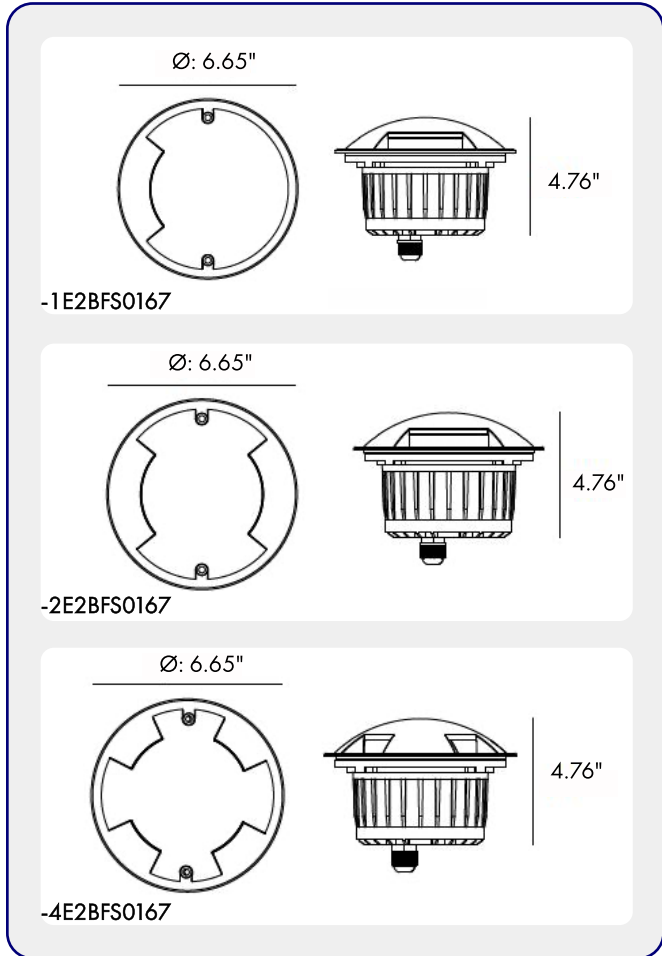

IK 10

sales@gordonbullard.com
www.bullardbollards.com
1-877-964-4646

991 South Gull Lake Dr
Richland, MI 49083
USA

FIXTURE TYPE: _____

PROJECT NAME: _____

NOTES:

HOW TO ORDER:

CODE:

Example:
CODE: BB-PR-KPG-IL-XXX-XXX-XXX-XXX-XXX-XXX

BB-PR-KPG-IL-1E2BFS0167-K30-DIM-

1 MODELS:

CODE -1E2BFS0167

DIMENSIONS:

Diameter - Ø: 6.65" (16.9 cm)
Height - H: 4.76" (12.1 cm)

LIGHT SOURCE:

LED / 1 x 8.5W / 416 mA / 108 lm / IK 10 / 110-277V

CODE -2E2BFS0167

DIMENSIONS:

Diameter - Ø: 6.65" (16.9 cm)
Height - H: 4.76" (12.1 cm)

LIGHT SOURCE:

LED / 1 x 8.5W / 416 mA / 164 lm / IK 10 / 110-277V

CODE -4E2BFS0167

DIMENSIONS:

Diameter - Ø: 6.65" (16.9 cm)
Height - H: 4.76" (12.1 cm)