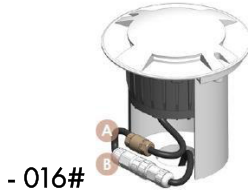

4 WATER PROOF SOLUTION: (optional)

5 ACCESSORIES:

SLEEVE (INCLUDED)

6 OPTICS:

-B80 180°

7 PHOTOMETRIC INFO:

sales@gordonbullard.com
www.bullardbollards.com
1-877-964-4646

991 South Gull Lake Dr
Richland, MI 49083
USA