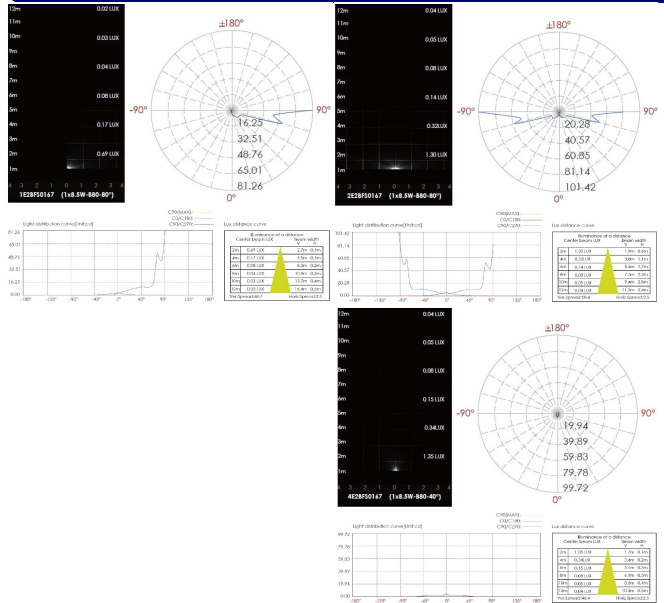

CODE -2E2BFS0167

DIMENSIONS:

Diameter - Ø: 6.65" (16.9 cm)
Height - H: 4.76" (12.1 cm)

LIGHT SOURCE:

LED / 1 x 8.5W / 416 mA / 164 lm / IK 10 / 110-277V

CODE -4E2BFS0167

DIMENSIONS:

Diameter - Ø: 6.65" (16.9 cm)
Height - H: 4.76" (12.1 cm)

4 WATER PROOF SOLUTION: (optional)

5 ACCESSORIES:

SLEEVE (INCLUDED)

6 OPTICS:

-B80 180°

7 PHOTOMETRIC INFO:

sales@gordonbullard.com
www.bullardbollards.com
1-877-964-4646

991 South Gull Lake Dr
Richland, MI 49083
USA