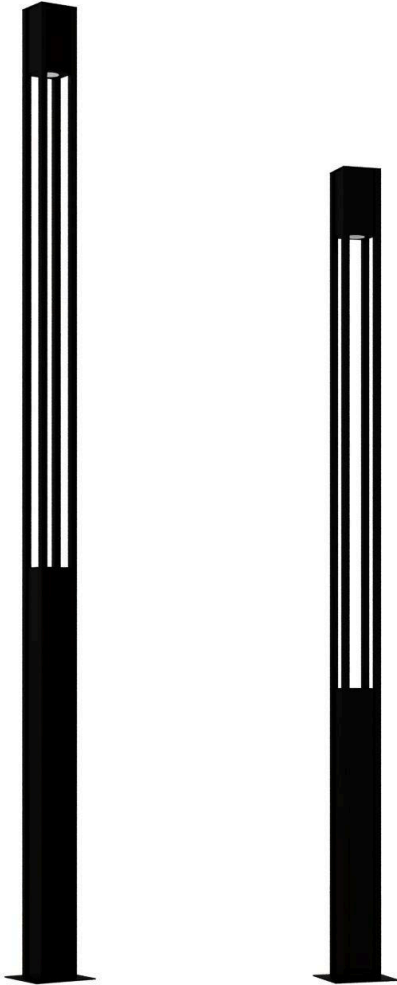

**BULLARD
BOLLARDS**
Think Bollard Think Bullard

TANGO COLUMN
BB-TNG-UL

FIXTURE TYPE: _____

PROJECT NAME: _____

GENERAL INFORMATION:

The Tango COLUMN from Bullard Bollards are contemporary light columns designed to provide powerful outdoor LED illumination for general and area lighting. Constructed from durable aluminum with a powder-coated finish, these bollards are available in Black, Grey, and customizable RAL colors to seamlessly integrate into various architectural styles. Offers four different color temperature options, as well as an RGWB option, allowing for tailored lighting solutions to suit specific environments.

Durable Construction: Features stainless steel hardware and an impact-resistant, UV-stabilized acrylic lens, ensuring longevity and stability in outdoor settings. For detailed specifications and to explore the full range of bollard lighting solutions, visit Bullard Bollards' official website.

FIXTURE TYPE:

Column

VOLTAGE:

110-277V

MATERIAL:

Stainless Steel / Aluminum

IP RATING:

IP65

2 BODY WIDTH:

- BW1 W: 6" (15 cm)
- BW2 W: 8" (20 cm)
- BW3 W: 10" (25 cm)
- BW4 W: 12" (30 cm)
- BWC CUS*

3 BASE HEIGHT:

- SH1 H: 12" (30 cm)
- SH2 H: 16" (41 cm)
- SH3 H: 18" (46 cm)
- SH4 H: 24" (61 cm)
- SHC CUS*