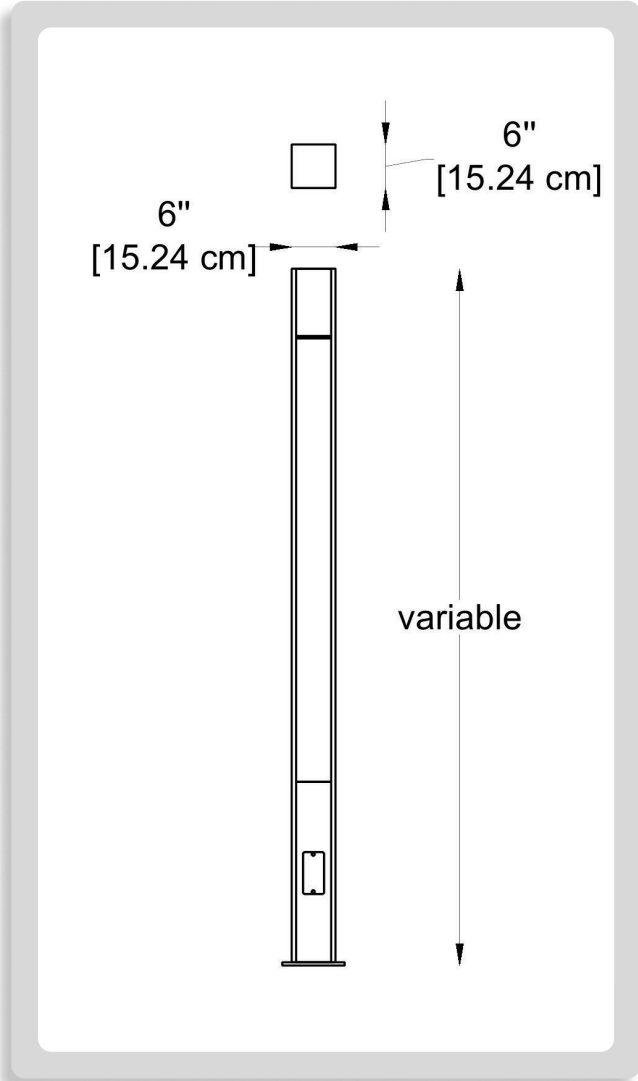

HOW TO ORDER:

CODE:

Example:
CODE: BB-TNG-UL-BH1-BW1-SH1-SS-K30-M316-DIM-LSC17

BB-TNG-UL-BH1-BW1-SH1-SS-K30-M316-DIM-LSC17

1 BODY HEIGHT:

- BH1 H: 56" (142 cm)
- BH2 H: 96" (244 cm)
- BH3 H: 120" (305 cm)
- BH4 H: 168" (427 cm)
- BH5 H: 177.17" (450 cm)
- BH6 H: 192" (488 cm)
- BHC CUS*

2 BODY WIDTH:

- BW1 W: 6" (15 cm)
- BW2 W: 8" (20 cm)
- BW3 W: 10" (25 cm)
- BW4 W: 12" (30 cm)
- BWC CUS*

3 BASE HEIGHT:

- SH1 H: 12" (30 cm)
- SH2 H: 16" (41 cm)
- SH3 H: 18" (46 cm)
- SH4 H: 24" (61 cm)
- SHC CUS*