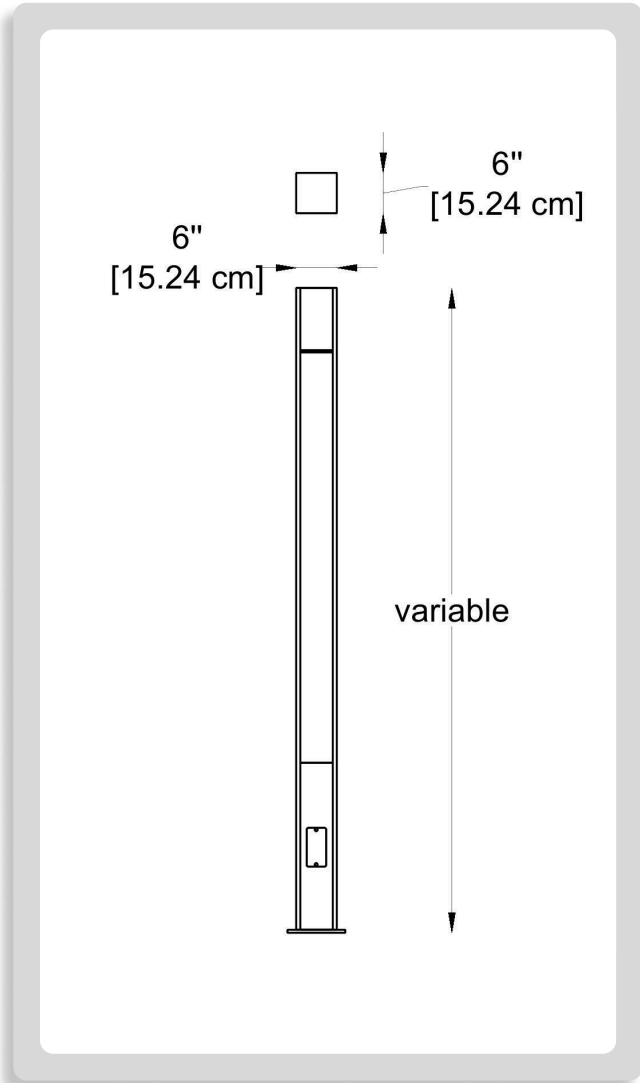

FIXTURE TYPE: _____

PROJECT NAME: _____

HOW TO ORDER:

CODE:

Example:
CODE: BB-TNG-UL-BH1-BW1-SH1-SS-K30-M316-DIM-LSC17

BB-TNG-UL-BH1-
BW1-SH1-SS-K30-
M316-DIM-LSC17

7 BODY FINISH OPTIONS:

Stainless powder coated standard colors:

- -WH White
- -GR Green
- -CO Corten
- -GR Grey
- -BL Black

Wood:

- -BW Black+ Brown wood Painted detail
- -LW Black+ Light wood Painted detail
- -DW Black+ Dark wood Painted detail

Matt:

- -M316 316 Stainless steel with a #4 swirl brushed stainless surface finish

Custom:

- -CUS Custom on request*

8 DIMMING OPTIONS:

- -NON NON-Dimmable
- -DIM 0-10V
- -CAS Casambi
- -LUT Lutron
- -DAL Dali

9 LIGHT SOURCE OUTPUT COLUMN:

- -LSC14 14 W / 970 lm
- -LSC17 17 W / 1200 lm
- -LSC20 20 W / 1400 lm
- -LSC27 27 W / 1780 lm
- -LSC40 40W / 2600 lm
- -LSC55 55 W / 3200 lm
- -LSC65 65 W / 3810 lm

THINK BOLLARD - THINK BULLARD

sales@gordonbullard.com
www.bullardbollards.com
1-877-964-4646

991 South Gull Lake Dr
Richland, MI 49083
USA