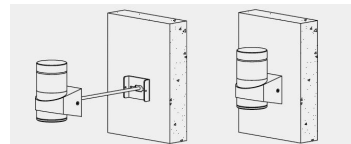

HOW TO ORDER:

CODE:

Example:
CODE: BB-SLV-KPG-SMW-XXX-XXX-XXX-XXX-XXX-XX

BB-SLV-KPG-SMW-
R7BF0127-K30-R8-15-
KAP7008

1 MODEL:

CODE -R7BF0127

2 DIMENSIONS:

Height - H: 4.92" (12.5 cm)
Width - W: 4.17" (10.6 cm)

3 LIGHT SOURCE:

LED / 1 x 8W / 420 mA / 689 lm / 110-277V

4 CCT OPTIONS:

-K30 3000K
-CUS Custom on request*

5 BEAM ANGLE:

-R8-15 15°
-R8-24 24°
-R8-38 38°
-R8-50 50°

6 FINISH OPTIONS:

-KAP9022 Sanded Silver Gray
-KAP7037 Sanded Dark Gray
-RAL 9005 Sanded Black
-RAL9003 Sanded White

7 DIAGRAM OF INSTRUCTION:

8 PHOTOMETRIC INFO: