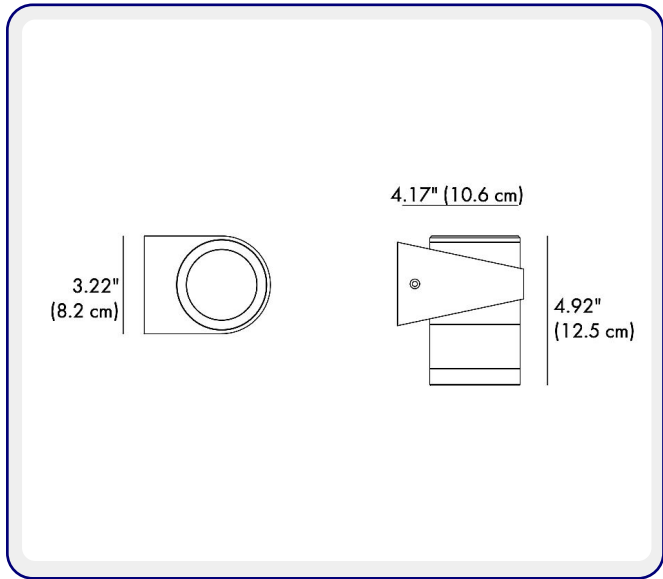

FIXTURE TYPE: _____

PROJECT NAME: _____

NOTES: