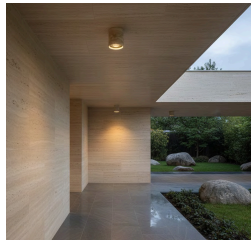

Part Number:

BB-7099-ML
BB-7106-ML