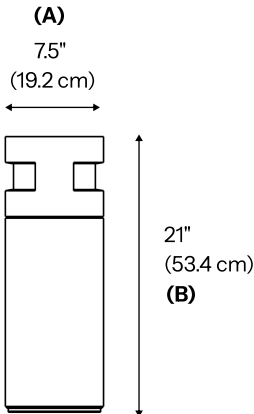

Fixture Type:

Project Name:

HOW TO ORDER:

CODE:

Example:
CODE: BB-7029-ML-S-K27-IG-NON

**BB-7029-ML-S-
K27-IG-NON**

2 CCT:

- -K27 2700K
- -K30 3000K
- -K40 4000K

3 Finish Options:

- -IG Indian Green
- -ST Silver Travertine
- -RT Red Travertine
- -BM Black Marquina
- -T Travertine
- -DE Dark Emperador
- -VW Volakos White

4 Dimming Options:

- -NON NON-Dimmable
- -DALI DALI

LED

IP65

IK08

Due to the dynamic nature of lighting products and the associated technologies, luminaire data on all specification sheets is subject to change at the discretion of Gordon Bullard LLC and associated companies.

THINK BOLLARD - THINK BULLARD

sales@gordonbullard.com / www.bullardbollards.com / 1-877-964-4646

991 South Gull Lake Dr Richland, MI 49083 USA