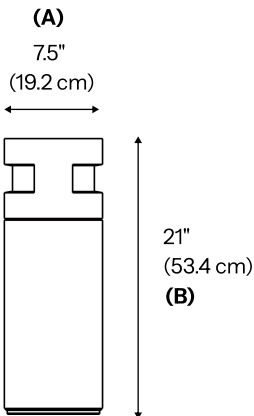

A) Diameter - Ø: 7.5" (19.2 cm)

B) Height - H: 21" (53.4 cm)

LIGHT SOURCE:

SMD LED | 20W | 1318 lumens

WEIGHT:

45.1 lb

-M

A) Diameter - Ø: 7.5" (19.2 cm)

B) Height - H: 38.7" (98.4 cm)

LIGHT SOURCE:

SMD LED | 20W | 1318 lumens

WEIGHT:

103.6 lb

LED

IP65

IK08