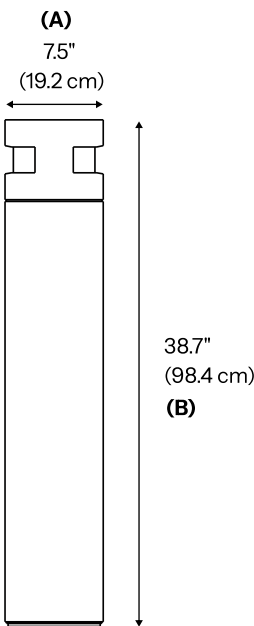

Fixture Type:

Project Name:

HOW TO ORDER:

CODE:

Example:
CODE: BB-7029-ML-S-K27-IG-NON

**BB-7029-ML-S-
K27-IG-NON**

2 CCT:

- -K27 2700K
- -K30 3000K
- -K40 4000K

3 Finish Options:

- -IG Indian Green
- -ST Silver Travertine
- -RT Red Travertine
- -BM Black Marquina
- -T Travertine
- -DE Dark Emperador
- -VW Volakos White

4 Dimming Options:

- -NON NON-Dimmable
- -DALI DALI

LED

IP65

IK08

Due to the dynamic nature of lighting products and the associated technologies, luminaire data on all specification sheets is subject to change at the discretion of Gordon Bullard LLC and associated companies.

THINK BOLLARD - THINK BULLARD

sales@gordonbullard.com / www.bullardbollards.com / 1-877-964-4646

991 South Gull Lake Dr Richland, MI 49083 USA