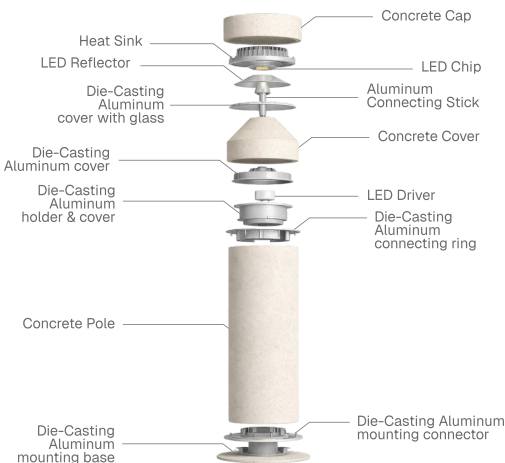

**BULLARD
BOLLARDS**
Think Bollard Think Bullard

MR. INDIAN GREEN

Bollard

Fixture Type:

Project Name:

Notes:

General Information:

Mr. Indian Green is crafted from solid natural travertine marble and equipped with energy-efficient LED technology featuring adjustable color temperature, these luminaires achieve a refined balance between rustic character and contemporary minimalism.

Designed for the illumination of pathways, squares, and entrance areas, they provide both functional lighting and an elegant architectural presence.

This model is available in two height options: 21" and 38.7". The 180° double-sided luminous design enhances visual comfort and creates a balanced lighting effect.

The 20W LED bollard can be operated via standard on/off switching or integrated into a DALI control system for advanced lighting management.

Voltage:

110-277V

Material:

MARBLE, DIE-CASTING ALUMINUM, SAFETY GLASS

A) Diameter - Ø: 7.5" (19.2 cm)

B) Height - H: 21" (53.4 cm)

LIGHT SOURCE:

SMD LED | 20W | 1318 lumens

WEIGHT:

45.1 lb

-M

A) Diameter - Ø: 7.5" (19.2 cm)