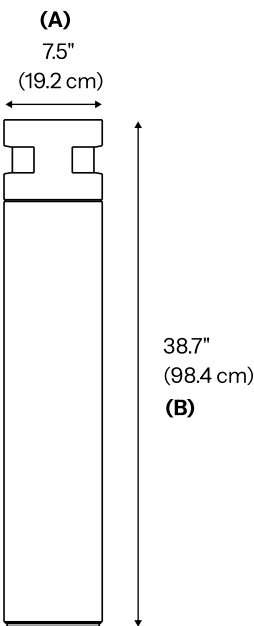

A) Diameter - Ø: 7.5" (19.2 cm)

B) Height - H: 21" (53.4 cm)

LIGHT SOURCE:

SMD LED | 20W | 1318 lumens

WEIGHT:

45.1 lb

-M

A) Diameter - Ø: 7.5" (19.2 cm)

B) Height - H: 38.7" (98.4 cm)

LIGHT SOURCE:

SMD LED | 20W | 1318 lumens

WEIGHT:

103.6 lb

LED

IP65

IK08