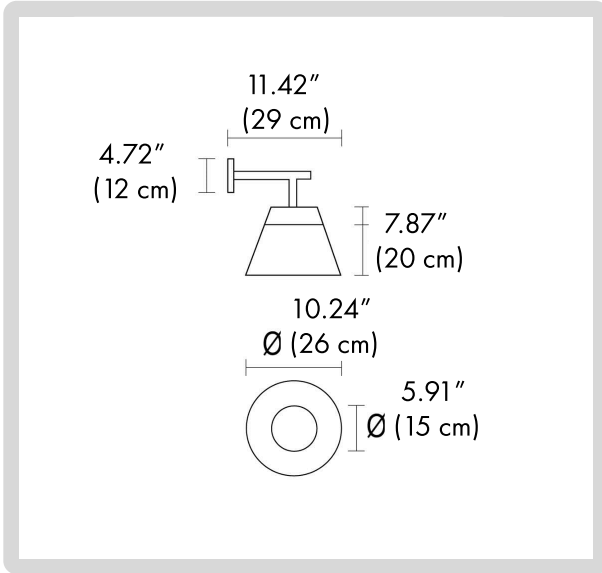

FIXTURE TYPE: _____

PROJECT NAME: _____

HOW TO ORDER:

CODE:

**Example:
CODE: BB-1998.00FAXT-GH-DIM-02**

BB-1998.00FAXT
-GH-DIM-02

1 DIMENSIONS:

Diameter - Ø: 10.24" (26 cm)
Recessed hole diameter - Ø: 4.72" (12 cm)

2 BEAM ANGLE:

79°

3 LIGHT SOURCE:

LED / 1 x 11.1 W / 3000K / 1745 lm / 110-277 V / 60 Hz

4 DIMMING OPTIONS:

- -NON NON-Dimmable
- -DIM 0-10V
- -CAS Casambi
- -DAL Dali

5 FINISH OPTIONS:

- -01 White matt
- -02 Black matt
- -05 Anthracite grey matt
- -19 Light grey matt
- -26 Bronze
- -45 Corten matt
- -62 Antique grey matt
- -65 Blue matt
- -80 Sand matt
- -83 Green matt

6 PHOTOMETRY:

79° / 3000K

	H(m)	φ (m)	lux med. 3000 K	lux max. 3000 K
5	8.3	10	24	
4	6.6	15	37	
3	5.0	27	67	
2	3.3	60	150	
1	1.7	240	600