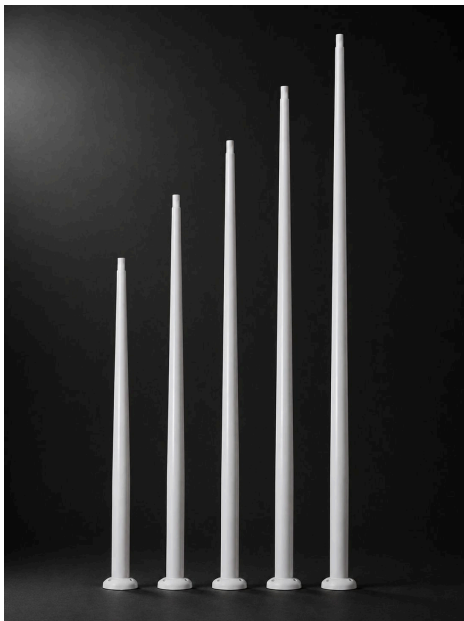

**BULLARD
BOLLARDS**
Think Bollard Think Bullard

AKRA
POLE
GARDEN

Fixture Type:

Project Name:

Notes:

General Information:

Balancing structural performance with modern architectural expression, the AKRA features seamless one-piece construction designed to withstand demanding outdoor conditions. Its shockproof steel-expanse-resin composition delivers the strength of metal with the resilience of advanced composite materials.

UV-stabilized color throughout the material eliminates the need for repainting, while corrosion-free construction ensures long-term reliability with minimal upkeep.

Applications: modern streetscapes, pedestrian corridors, mixed-use projects

Material:

Resin + Expanse + Steel

IP Rating:

IP 55

Due to the dynamic nature of lighting products and the associated technologies, luminaire data on all specification sheets is subject to change at the discretion of Gordon Bullard LLC and associated companies.

-AKRMD1

Diameter - Ø: 2.36" (6 cm)
Height - H: 137.80" (350 cm)

-AKRMD2

Diameter - Ø: 2.36" (6 cm)
Height - H: 157.48" (400 cm)

-AKRMD3

Diameter - Ø: 2.36" (6 cm)
Height - H: 177.17" (450 cm)

-AKRLRG

Diameter - Ø: 2.36" (6 cm)
Height - H: 196.85" (500 cm)