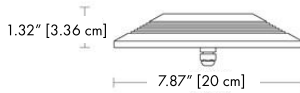

**-AC711**

Stake 2.95"[7.5 cm]X8.66"[22 cm]

**-12-RD**

**-20-RD**

**THINK BOLLARD - THINK BULLARD**

sales@gordonbullard.com  
www.bullardbollards.com  
1-877-964-4646

991 South Gull Lake Dr  
Richland, MI 49083  
USA