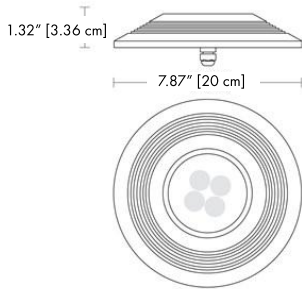

FIXTURE TYPE: _____

PROJECT NAME: _____

HOW TO ORDER:

CODE:

Example:
CODE: BB-200.00DFBN300EN-GH-12-RD-
B10-1-DAL-AG

BB-200.00DFBN3
00EN-GH-12-RD-
B10-1-DAL-AG

-12-RD

-20-RD

2 DIMMING OPTIONS:

- **-NON** NON-Dimmable
- **-DIM** 0-10V
- **-DAL** Dali

3 FINISH OPTIONS:

STANDARD FINISHES

- **-AG** Anthracite grey(matt)
- **-LG** Light grey(matt)

CUSTOM REQUEST FINISHES

- **-WM** White matt
- **-BR** Bronze
- **-AGM** Antique grey matt
- **-SM** Sand matt
- **-BM** Black matt
- **-CM** Corten matt
- **-BLM** Blue matt
- **-GM** Green matt

4 ACCESSORIES:

-AC114

Driver LED IP67 24V DC 24W DALI

-AC146

Driver LED IP67 24V DC 14W On/Off