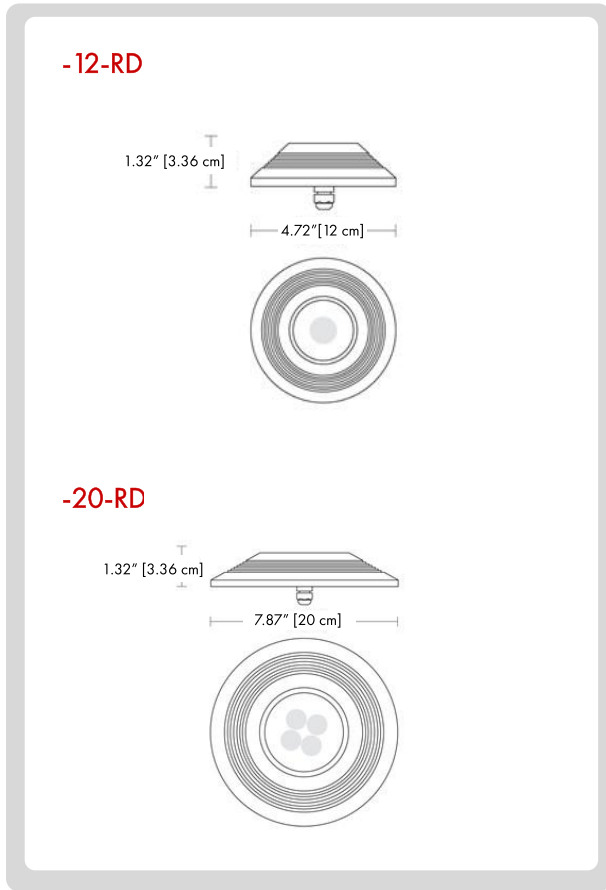

**DIFFUSER:**

Tempered glass (8mm for 90 models and 15mm for 135/245 models)

**WARRANTY:**

LED lighting products are warranted for 5 years.

**DRIVER POSITION:**

Remote

**MAIN FEATURES:**

- High visual comfort
- Available in a wide choice of optics
- Functional and minimalistic design
- Shock-resistant construction
- Operating Temperature: -4°F to +122°F.

PROJECT NAME: \_\_\_\_\_

**HOW TO ORDER:**

**CODE:**

**Example:**  
CODE: BB-200.00DFBN300EN-GH-12-RD-  
B10-1-DAL-AG

BB-200.00DFBN3  
00EN-GH-12-RD-  
B10-1-DAL-AG

**1 MODELS:**

**DIMENSIONS:**

- 12-RD** A) Diameter - Ø: 4.72" [12 cm]  
B) Height - H: 1.32" [3.36 cm]
- 20-RD** A) Diameter - Ø: 7.87" [20 cm]  
B) Height - H: 1.32" [3.36 cm]