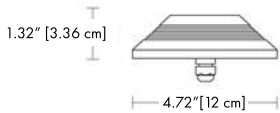

FIXTURE TYPE: _____

PROJECT NAME: _____

HOW TO ORDER:

CODE:

Example:
CODE: BB-200.00DFBN300EN-GH-12-RD-
B10-1-DAL-AG

BB-200.00DFBN3
00EN-GH-12-RD-
B10-1-DAL-AG

-12-RD

-20-RD

2 DIMMING OPTIONS:

- **-NON** NON-Dimmable
- **-DIM** 0-10V
- **-DAL** Dali

3 FINISH OPTIONS:

STANDARD FINISHES

- **-AG** Anthracite grey(matt)
- **-LG** Light grey(matt)

CUSTOM REQUEST FINISHES

- **-WM** White matt
- **-BR** Bronze
- **-AGM** Antique grey matt
- **-SM** Sand matt
- **-BM** Black matt
- **-CM** Corten matt
- **-BLM** Blue matt
- **-GM** Green matt

4 ACCESSORIES:

-AC114

Driver LED IP67 24V DC 24W DALI

-AC146

Driver LED IP67 24V DC 14W On/Off

-AC204

IP 68 fast connector 4P

THINK BOLLARD - THINK BULLARD

sales@gordonbullard.com
www.bullardbollards.com
1-877-964-4646

991 South Gull Lake Dr
Richland, MI 49083
USA