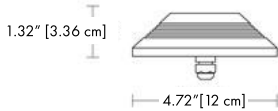

**BULLARD
BOLLARDS**
Think Bullard Think Bullard

**CODE:
BB-200.00DFBN300EN-GH**

FIXTURE TYPE: _____

PROJECT NAME: _____

HOW TO ORDER:

CODE:

Example:
CODE: BB-200.00DFBN300EN-GH-12-RD-
B10-1-DAL-AG

BB-200.00DFBN3
00EN-GH-12-RD-
B10-1-DAL-AG

4 ACCESSORIES:

-AC205-IP66

IP66 remote power supply box

-AC308

Driver LED IP67 24V DC 200W DALI 2

-AC9000

Power Hub 6 x 24V Dim

-AC9000-CD

Power Hub 6 x 24V noDim

-AC711

Stake 2.95"[7.5 cm]X8.66"[22 cm]

-12-RD

-20-RD

THINK BOLLARD - THINK BULLARD

sales@gordonbullard.com
www.bullardbollards.com
1-877-964-4646

991 South Gull Lake Dr
Richland, MI 49083
USA