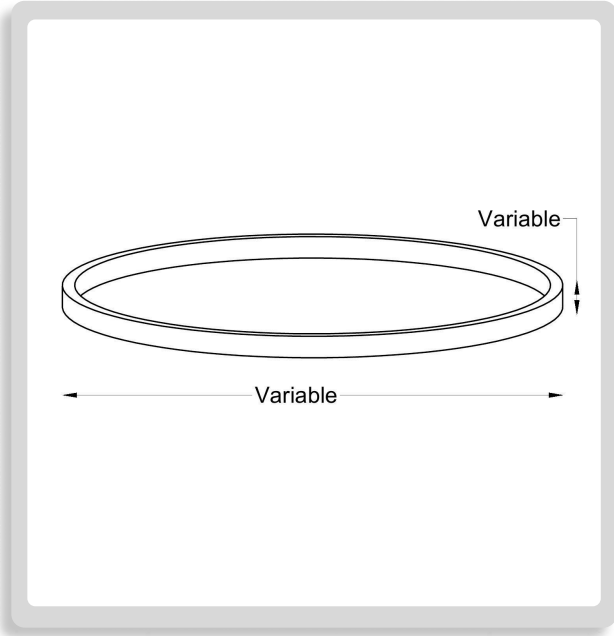

FIXTURE TYPE: _____

PROJECT NAME: _____

HOW TO ORDER:

CODE:

Example:
CODE: BB-P7704-GL-D1-H1-CR8-K27-DIM-WH-SS

BB-P7704-D1-H1-CR8-K27-DIM-WH-SS

5 DIMMING OPTIONS:

- -NON NON-Dimmable
- -DIM 0-10V
- -CAS Casambi
- -LUT Lutron

6 FINISH OPTIONS:

- -WH White (RAL 9010)
- -GR Green (RAL 6010)
- -CO Corten (RAL 8023)
- -LGR Light Grey (RAL 7047)
- -DGR Dark Grey (RAL 7021)
- -BL Black (RAL 9005)
- -BW Black+ Brown wood Painted detail
- -LW Black+ Light wood Painted detail
- -DW Black+ Dark wood Painted detail
- -CUS Custom on request*

7 LIGHT SOURCE OUTPUT:

LED / 26W / 2,166 lm	for 24" (61 cm) model
LED / 39W / 3,250 lm	for 36" (91.4 cm) model
LED / 45W / 3,735 lm	for 42" (106.7 cm) model
LED / 52W / 4,333 lm	for 48" (122 cm) model
LED / 60W / 4,980 lm	for 56" (142.2 cm) model
LED / 65W / 5,416 lm	for 60" (152.4 cm) model
LED / 78W / 6,500 lm	for 72" (182.9 cm) model
LED / 83W / 6,889 lm	for 78" (198.1 cm) model
LED / 90W / 7,470 lm	for 84" (213.3 cm) model
LED / 104W / 8,666 lm	for 96" (243.8 cm) model
LED / 128W / 10,624 lm	for 120" (304.8 cm) model

THINK BOLLARD - THINK BULLARD

sales@gordonbullard.com
www.bullardbollards.com
1-877-964-4646

991 South Gull Lake Dr
Richland, MI 49083
USA