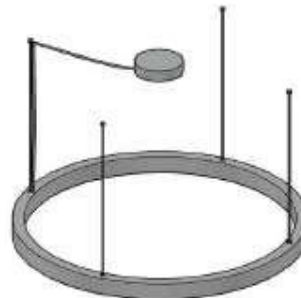

THINK BOLLARD - THINK BULLARD

sales@gordonbullard.com
www.bullardbollards.com
1-877-964-4646

991 South Gull Lake Dr
Richland, MI 49083
USA

**BULLARD
BOLLARDS**
Think Bullard Think Bullard

**CODE:
BB-P7704-GL**

FIXTURE TYPE: _____

PROJECT NAME: _____

HOW TO ORDER: _____ **CODE:** _____

Example:
CODE: BB-P7704-GL-D1-H1-CR8-K27-DIM-WH-SS

BB-P7704-D1-H1-
CR8-K27-DIM-WH-SS

9 INSTALLATION OPTIONS:

-SS

-CS