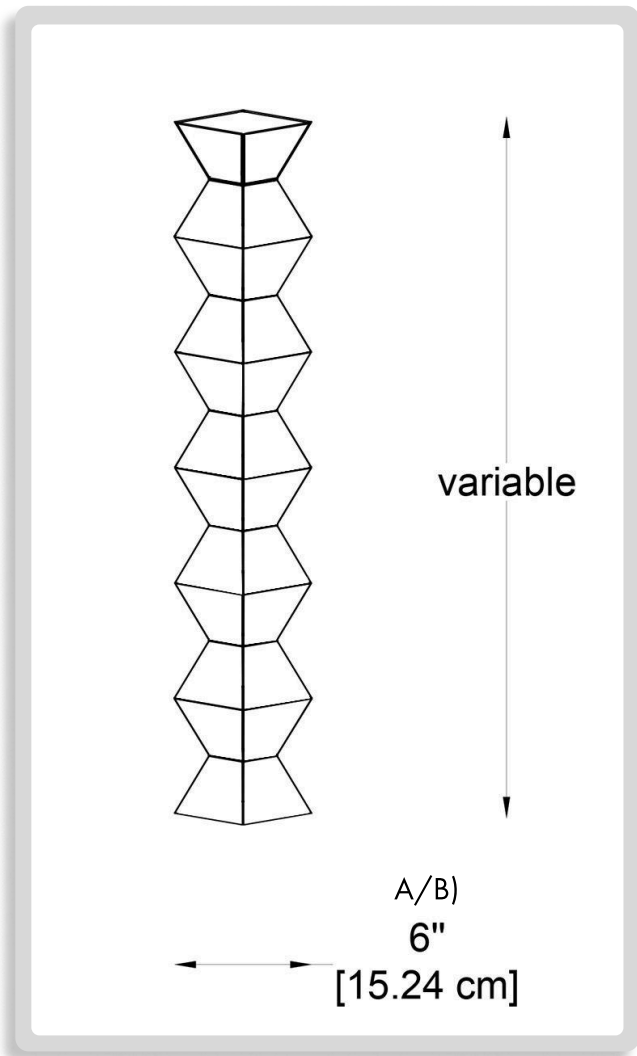

FIXTURE TYPE: _____

PROJECT NAME: _____

LED	IP66		 CUSTOM	 110-277V	

HOW TO ORDER: CODE:

Example:
CODE: BB-ROM-BL-H1-SS-LSB6-K27-LD1-WH-WH-DIM

BB-ROM-BL-H1-SS-LSB6-K27-LD1-WH-WH-DIM

1 BODY HEIGHT:

- **-H1** H: 38" (96.52 cm)
- **-H2** H: 42" (106.68 cm)
- **-H3** H: 46" (116.84 cm)

2 BODY LENGTH & WIDTH:

A) L: 8" (15.24 cm) x B) W: 6" (20.32 cm)

3 BODY MATERIAL:

- **-SS** Stainless Steel
- **-AL** Aluminum

4 LIGHT SOURCE:

- **-LSB6** LED / 6 W / 720 lm / CRI 90
- **-LSB9** LED / 9 W / 1080 lm / CRI 90
- **-LSB12** LED / 12 W / 1440 lm / CRI 90
- **-LSB15** LED / 15 W / 1800 lm / CRI 90

5 CCT:

- **-K27** 2700K
- **-K30** 3000K
- **-K35** 3500K
- **-K40** 4000K

6 LIGHT DISTRIBUTIONS:

- **-LD1** 180°
- **-LD2** 360°

7 FINISH OPTIONS:

- **-WH** White (RAL 9010) ●
- **-GR** Green (RAL 6010) ●
- **-CO** Corten (RAL 8023) ●
- **-LGR** Light Grey (RAL 7047) ●
- **-DGR** Dark Grey (RAL 7021) ●
- **-BL** Black (RAL 9005) ●
- **-CUS** Custom on request* ●

sales@gordonbullard.com
www.bullardbollards.com
1-877-964-4646

991 South Gull Lake Dr
Richland, MI 49083
USA