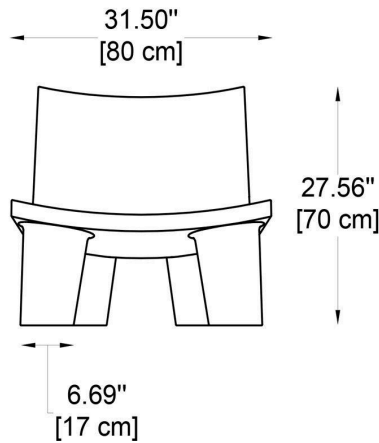

**BULLARD
BOLLARDS**
Think Bollard Think Bullard

LOW LITA ANNIVERSARY (NON-ILLUMINATED FURNITURE)

FIXTURE TYPE: _____

PROJECT NAME: _____

NOTES:

HOW TO ORDER:

CODE:

Example:
CODE: BB-LWA073-SD-CW

FIXTURE TYPE:

Non-Illuminated Furniture / Low chair

MATERIAL:

Polyethylene

DIMENSIONS:

L: 31.50" (80 cm) x H: 27.56" (70 cm) x W: 30.71" (78 cm)

FINISH OPTION:

Arabescato