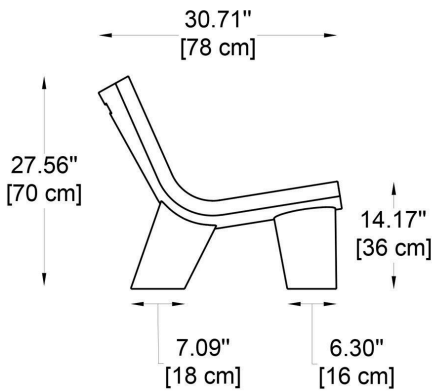

**BULLARD
BOLLARDS**
Think Bollard Think Bullard

LOW LITA ANNIVERSARY (NON-ILLUMINATED FURNITURE)

FIXTURE TYPE: _____

PROJECT NAME: _____

NOTES:

HOW TO ORDER:

CODE:

Example:
CODE: BB-LWA073-SD-CW

FIXTURE TYPE:

Non-Illuminated Furniture / Low chair

MATERIAL:

Polyethylene

DIMENSIONS:

L: 31.50" (80 cm) x H: 27.56" (70 cm) x W: 30.71" (78 cm)

FINISH OPTION:

Arabescato