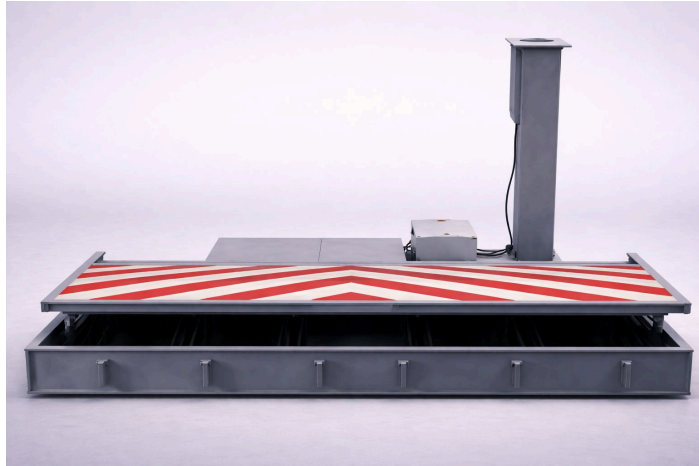

**BULLARD
BOLLARDS**
Think Bollard Think Bullard

THE FORTRESS (SECURITY SYSTEM)

FIXTURE TYPE: _____

PROJECT NAME: _____

ASTM F2656-M50 Certified
Electro-hydraulic (Hybrid) or pure hydraulic

GENERAL INFORMATION:

The security system is designed to provide high reliability, simplified maintenance, and seamless integration into existing site infrastructure. The drive mechanism utilizes a single actuator system with no spring assist or counterweighting, reducing mechanical complexity and minimizing long-term maintenance requirements. The control architecture is designed for maximum flexibility and compatibility. While manufacturer-provided control support is available, the system does not require proprietary software. This allows integration with owner-furnished control systems and supports custom sequences of operation in accordance with site-specific security and operational requirements.

FIXTURE TYPE:

Illuminated Security Bollard

VOLTAGE:

110-277V 

MATERIAL:

Stainless steel

LENS:

Acrylic