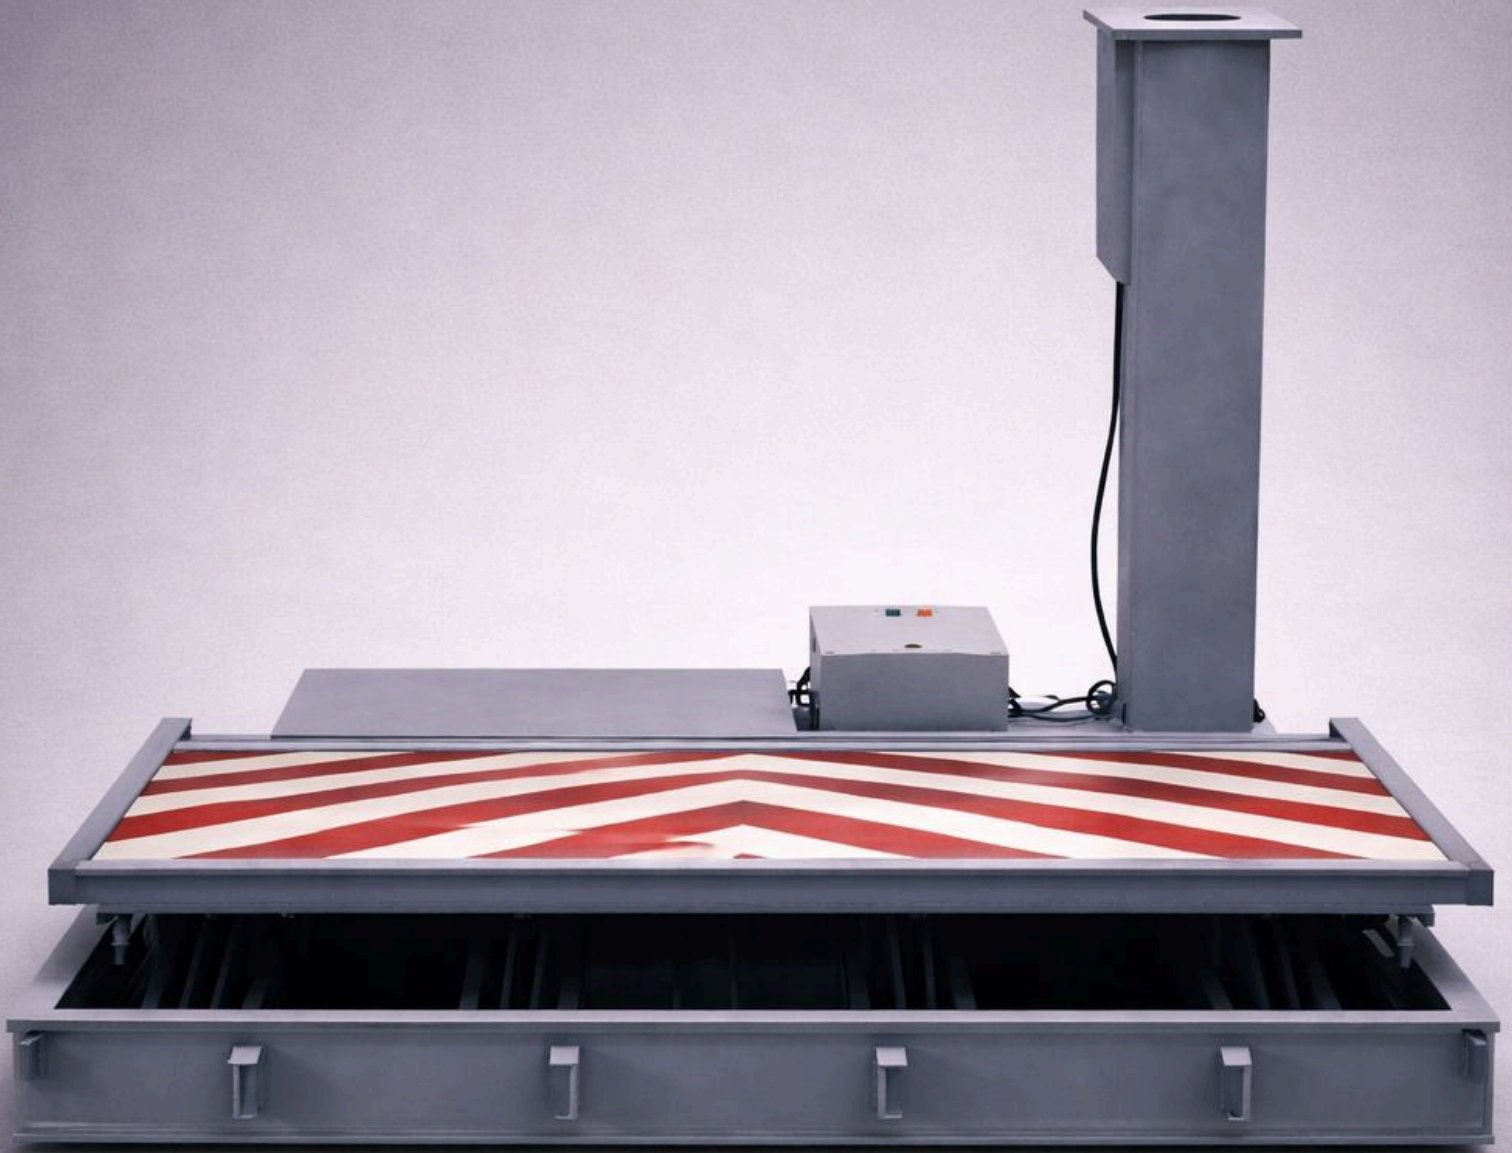

**BULLARD
BOLLARDS**
Think Bollard Think Bullard

THE FORTRESS (SECURITY SYSTEM)

FIXTURE TYPE: _____

PROJECT NAME: _____

ASTM F2656-M50 Certified
Electro-hydraulic (Hybrid) or pure hydraulic

GENERAL INFORMATION:

The security system is designed to provide high reliability, simplified maintenance, and seamless integration into existing site infrastructure. The drive mechanism utilizes a single actuator system with no spring assist or counterweighting, reducing mechanical complexity and minimizing long-term maintenance requirements. The control architecture is designed for maximum flexibility and compatibility. While manufacturer-provided control support is available, the system does not require proprietary software. This allows integration with owner-furnished control systems and supports custom sequences of operation in accordance with site-specific security and operational requirements.

FIXTURE TYPE:

Illuminated Security Bollard

VOLTAGE:

110-277V 

MATERIAL:

Stainless steel

LENS:

Acrylic

MAIN FEATURES:

- High visual comfort
- Available in a wide range of finishes
- Functional and minimalistic design
- Shock-resistant construction
- Operating Temperature: -104°F to +140°F.

THINK BOLLARD - THINK BULLARD