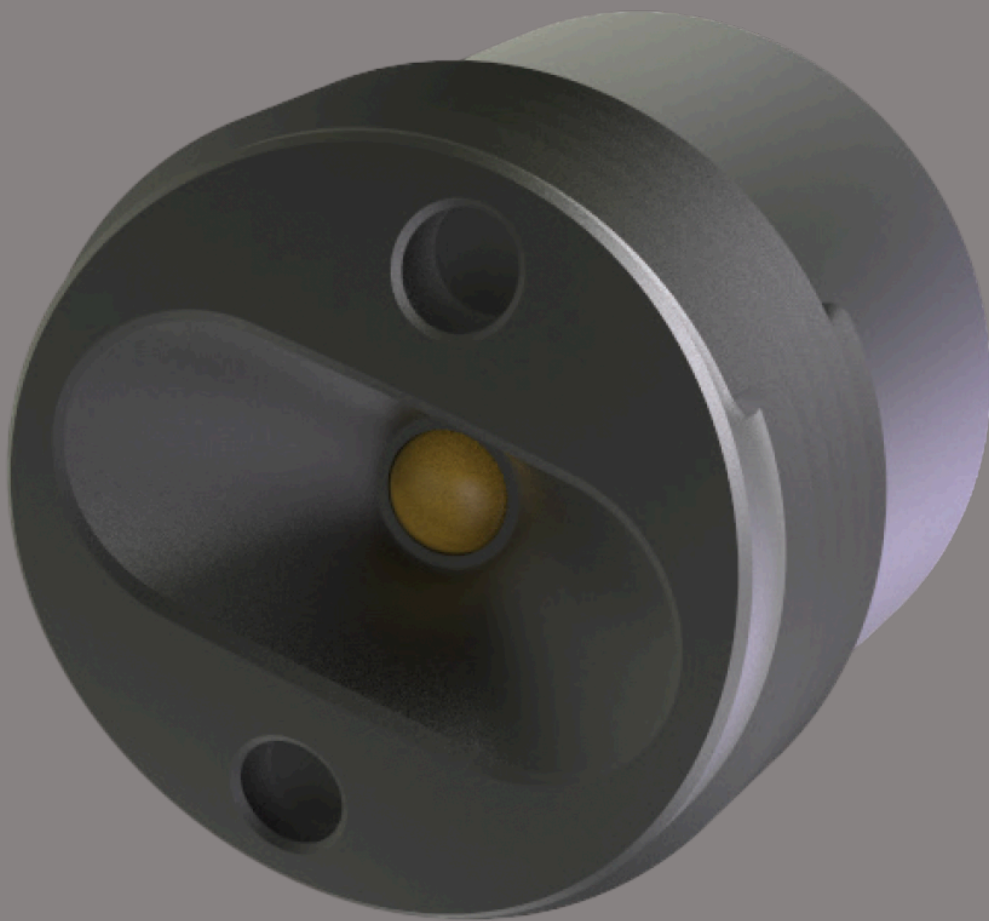

**BULLARD  
BOLLARDS**  
Think Bollard Think Bullard

**LUMIO**

FIXTURE TYPE: \_\_\_\_\_

PROJECT NAME: \_\_\_\_\_

NOTES:

**GENERAL INFORMATION:**

Lumio 2 is a recessed LED fixture designed to deliver discreet yet effective illumination with a clean, architectural finish. Crafted from marine-grade Stainless Steel 316 and fitted with a durable borosilicate lens, Lumio 2 offers excellent visual comfort and long-lasting performance. Its compact form factor and shock-resistant construction make it ideal for pathways, walls, and exterior applications. With IP67 protection and a remote driver, Lumio 2 is both functional and minimal—built to endure and integrate seamlessly into modern environments.

**FIXTURE TYPE:**

Recessed

**VOLTAGE:**

110-277V

**MATERIAL:**

Stainless Steel 316

**LENS:**

Borosilicate lens

**-LA**

DIMENSIONS:

Diameter - Ø: 0.62" (1.6 cm)  
Height - H: 0.59" (1.5 cm)

**-LB**

DIMENSIONS:

Diameter - Ø: 0.78" (2 cm)  
Height - H: 0.59" (1.5 cm)

**2 LIGHT SOURCE:**

LED / 2W / 500mA / 220 lm / 110-277V / CRI 90