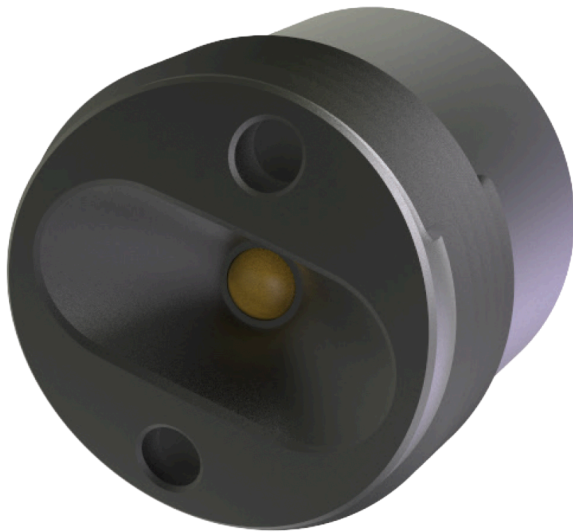

**BULLARD  
BOLLARDS**  
Think Bollard Think Bullard

**LUMIO**

FIXTURE TYPE: \_\_\_\_\_

PROJECT NAME: \_\_\_\_\_

NOTES:

**GENERAL INFORMATION:**

Lumio 2 is a recessed LED fixture designed to deliver discreet yet effective illumination with a clean, architectural finish. Crafted from marine-grade Stainless Steel 316 and fitted with a durable borosilicate lens, Lumio 2 offers excellent visual comfort and long-lasting performance. Its compact form factor and shock-resistant construction make it ideal for pathways, walls, and exterior applications. With IP67 protection and a remote driver, Lumio 2 is both functional and minimal—built to endure and integrate seamlessly into modern environments.

**FIXTURE TYPE:**

Recessed

**VOLTAGE:**

110-277V

**MATERIAL:**

Stainless Steel 316

**LENS:**

Borosilicate lens

**-LA**

DIMENSIONS:

Diameter - Ø: 0.62" (1.6 cm)  
Height - H: 0.59" (1.5 cm)

**-LB**

DIMENSIONS:

Diameter - Ø: 0.78" (2 cm)  
Height - H: 0.59" (1.5 cm)

**2 LIGHT SOURCE:**

LED / 2W / 500mA / 220 lm / 110-277V / CRI 90