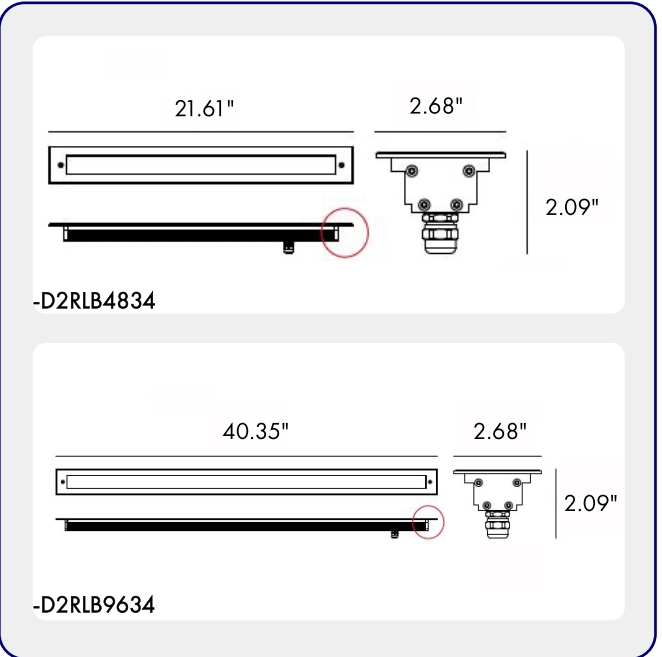

FIXTURE TYPE: _____

PROJECT NAME: _____

NOTES:

HOW TO ORDER:

CODE:

Example:
CODE: BB-LU-KPG-IL-XXX-XXX-XXX-XXX-XXX-XXX

BB-LU-KPG-IL-D2RLB4834-K30-B-

1 MODELS:

CODE -D2RLB4834

DIMENSIONS:

Height - H: 2.09" (5.3 cm)
Width - W: 2.68" (6.8 cm)
Length - L: 21.61" (54.9 cm)

LIGHT SOURCE:

LED / 48 x 0.3W / 555 mA / 300 lm / IK 07 / 110-277V

CODE -D2RLB9634

DIMENSIONS:

Height - H: 2.09" (5.3 cm)
Width - W: 2.68" (6.8 cm)
Length - L: 40.35" (102.5 cm)

LIGHT SOURCE:

LED / 96 x 0.3W / 1108 mA / 602 lm / IK 07 / 110-277V

2 CCT OPTIONS:

-K30   3000K
-CUS   Custom on request*

3 WATER PROOF SOLUTION: (optional)

- -B **A Water-Stopper(Included)**
  IP-67 water-stopper is added in the end of luminaires as standard assembly which is also an important system for water resistance.
- **B IP67 Jiffy quick plug/socket connector(Optional)**
  IP-67 connector is as an Optional assembly and ensures that water vapor will not enter into luminaires directly.

sales@gordonbullard.com
www.bullardbollards.com
1-877-964-4646

991 South Gull Lake Dr
Richland, MI 49083
USA