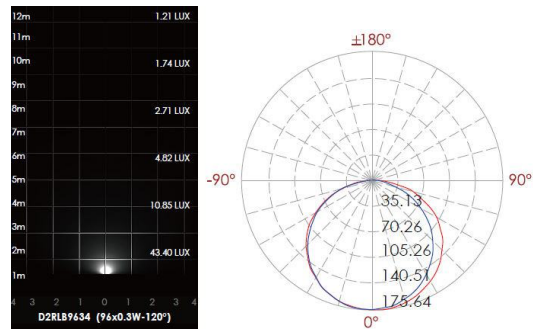

5 PHOTOMETRIC INFO:

sales@gordonbullard.com
www.bullardbollards.com
1-877-964-4646

991 South Gull Lake Dr
Richland, MI 49083
USA