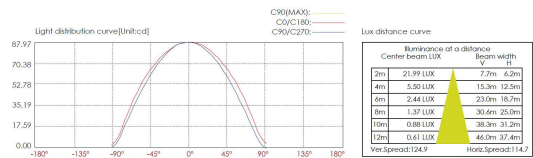

5 PHOTOMETRIC INFO:

sales@gordonbullard.com
www.bullardbollards.com
1-877-964-4646

991 South Gull Lake Dr
Richland, MI 49083
USA