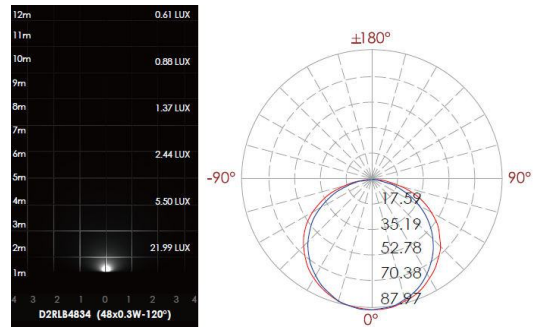

5 PHOTOMETRIC INFO:

sales@gordonbullard.com
www.bullardbollards.com
1-877-964-4646

991 South Gull Lake Dr
Richland, MI 49083
USA