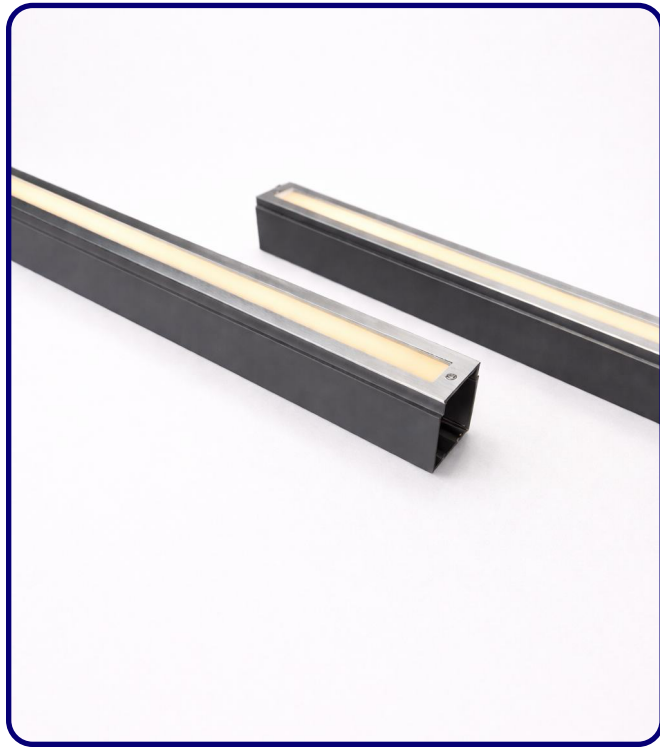

**BULLARD
BOLLARDS**
Think Bollard Think Bullard

LUMINA

Inground Luminaire - Linear Luminaires

FIXTURE TYPE: _____

PROJECT NAME: _____

GENERAL INFORMATION:

Lumina Collection offers sophisticated inground lights in two models and sizes, catering to diverse outdoor lighting needs. Choose from 14.4W or 28.8W power options to suit your project requirements. With reliable performance and durable construction rated IK07, Lumina enhances your landscape with elegance and functionality.

FIXTURE TYPE:

Inground Luminaire - Linear Luminaires

LIGHTING:

LED

VOLTAGE:

110-277V

MATERIAL:

Extruded aluminium, powder coated

CODE -D2RLB4834

DIMENSIONS:

Height - H: 2.09" (5.3 cm)
 Width - W: 2.68" (6.8 cm)
 Length - L: 21.61" (54.9 cm)

LIGHT SOURCE:

LED / 48 x 0.3W / 555 mA / 300 lm / IK 07 / 110-277V

CODE -D2RLB9634

DIMENSIONS:

Height - H: 2.09" (5.3 cm)
 Width - W: 2.68" (6.8 cm)
 Length - L: 40.35" (102.5 cm)

LIGHT SOURCE:

LED / 96 x 0.3W / 1108 mA / 602 lm / IK 07 / 110-277V

2 CCT OPTIONS:

-K30 3000K
 -CUS Custom on request*

3 WATER PROOF SOLUTION: (optional)