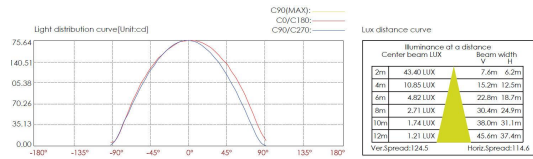

5 PHOTOMETRIC INFO:

sales@gordonbullard.com
www.bullardbollards.com
1-877-964-4646

991 South Gull Lake Dr
Richland, MI 49083
USA