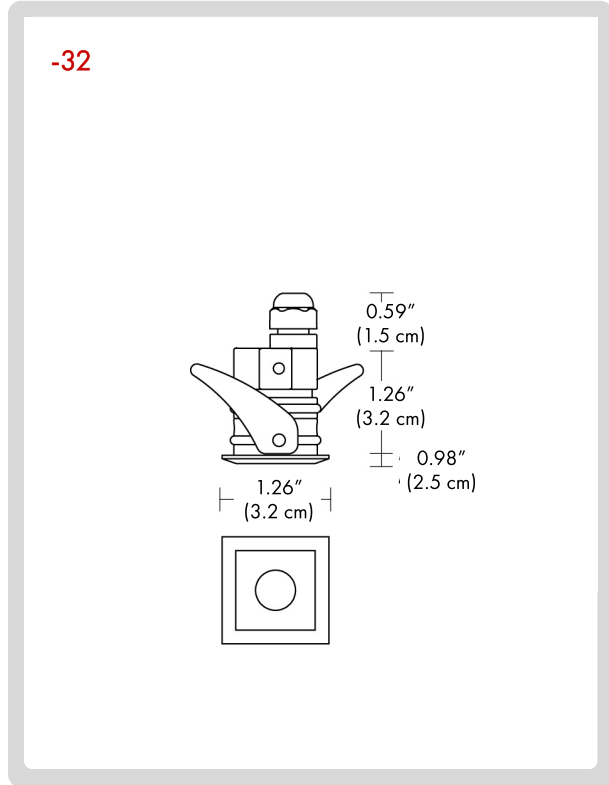

FIXTURE TYPE: _____

PROJECT NAME: _____

HOW TO ORDER:

CODE:

Example:
CODE: BB-1240.00BAST-GH-32-L1-B1-24V-15-DIM-AC205-IP66

BB-1240.00BAST
-GH-32-L1-B1-24V
-15-DIM-AC205-IP66

1 DIMENSIONS:

-32
Width - W: 1.26" (3.2 cm)
Length - L: 1.26" (3.2 cm)

2 LIGHT SOURCE:

-L1 LED / 1 x 1.5W / 3000K / 1 x 146 lm
-L2 LED / 1 x 1.5W / 4000K / 1 x 162 lm

3 BEAM ANGLE:

-B1 13°
-B2 31°

4 CONTROL GEAR/OPERATION RANGE:

-24V 24 V DC
-500 500 mA

5 FINISH OPTIONS:

-15 Stainless steel
-68 Natural bronze

6 DIMMING OPTIONS:

-NON NON-Dimmable
-DIM 0-10V
-CAS Casambi
-DAL Dali

7 ACSESSORIES:

-AC205-IP66
IP66 remote power supply box

THINK BOLLARD - THINK BULLARD

sales@gordonbullard.com
www.bullardbollards.com
1-877-964-4646

991 South Gull Lake Dr
Richland, MI 49083
USA