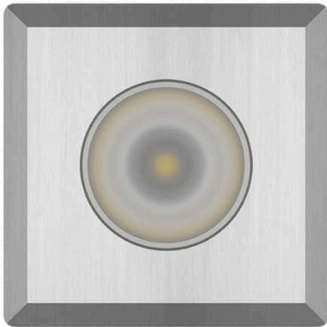

**BULLARD
BOLLARDS**
Think Bollard Think Bullard

LUNARA SQ
(CEILING RECESSED)

FIXTURE TYPE: _____

PROJECT NAME: _____

NOTES:

GENERAL INFORMATION:

The LUNARA SQ recessed ceiling luminaire is a compact square LED fixture designed for precise architectural lighting with a clean, modern aesthetic. Constructed from high-quality stainless steel and extruded aluminum with an anodized finish, it provides excellent durability and resistance to oxidation, making it suitable for demanding indoor and outdoor environments. The fixture features high-efficiency LED technology with multiple beam angle options for narrow, medium, or wide light distribution, allowing flexible use for accent or general illumination. A clear tempered glass diffuser and IP66 protection ensure reliable performance against dust and moisture, while the remote driver configuration and optional dimming controls offer versatile installation and lighting control for contemporary architectural applications.

FIXTURE TYPE:

Ceiling Recessed

LIGHTING:

LED

INPUT VOLTAGE:

110-277V

MATERIAL:

Stainless steel AISI 316L, Extruded aluminum EN AW-6060 T5 high resistance to oxidation