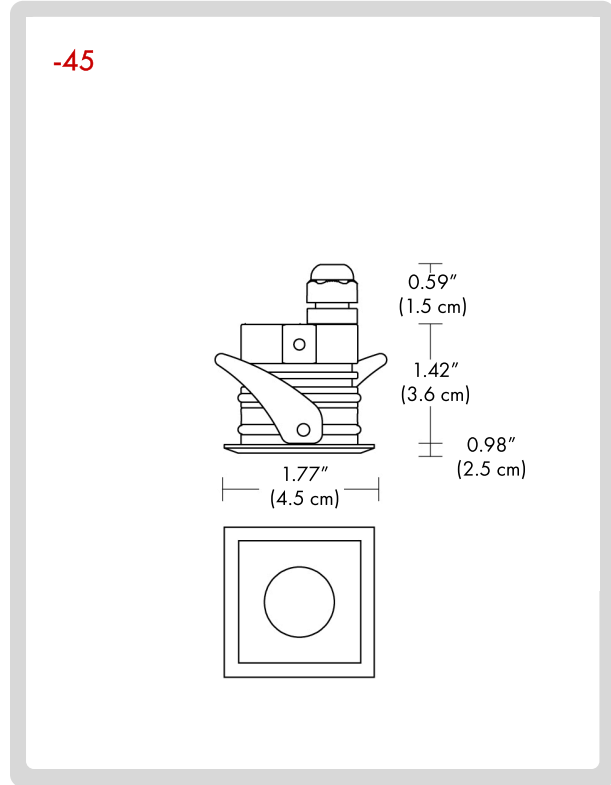

BB-1240.00BAST
-GH-32-L1-B1-24V
-15-DIM-AC205-IP66

1 DIMENSIONS:

-32
Width - W: 1.26" (3.2 cm)
Length - L: 1.26" (3.2 cm)

2 LIGHT SOURCE:

-L1 LED / 1 x 1.5W / 3000K / 1 x 146 lm
-L2 LED / 1 x 1.5W / 4000K / 1 x 162 lm

PROJECT NAME: _____

HOW TO ORDER:

CODE:

Example:
CODE: BB-1240.00BAST-GH-32-L1-B1-24V-15-DIM-AC205-IP66

BB-1240.00BAST
-GH-32-L1-B1-24V
-15-DIM-AC205-IP66

1 DIMENSIONS:

-45

Width - W: 1.77" (4.5 cm)
Length - L: 1.77" (4.5 cm)