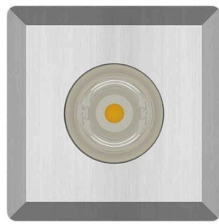

**BULLARD
BOLLARDS**
Think Bollard Think Bullard

LUNARA SQ
(CEILING RECESSED)

FIXTURE TYPE: _____

PROJECT NAME: _____

NOTES:

GENERAL INFORMATION:

The LUNARA SQ recessed ceiling luminaire is a compact square LED fixture designed for precise architectural lighting with a clean, modern aesthetic. Constructed from high-quality stainless steel and extruded aluminum with an anodized finish, it provides excellent durability and resistance to oxidation, making it suitable for demanding indoor and outdoor environments. The fixture features high-efficiency LED technology with multiple beam angle options for narrow, medium, or wide light distribution, allowing flexible use for accent or general illumination. A clear tempered glass diffuser and IP66 protection ensure reliable performance against dust and moisture, while the remote driver configuration and optional dimming controls offer versatile installation and lighting control for contemporary architectural applications.

FIXTURE TYPE:

Ceiling Recessed

LIGHTING:

LED

INPUT VOLTAGE:

110-277V

MATERIAL:

Stainless steel AISI 316L, Extruded aluminum EN AW-6060 T5 high resistance to oxidation