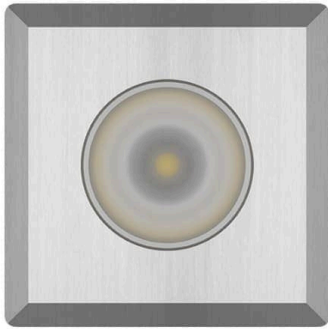

FIXTURE TYPE: _____

PROJECT NAME: _____

NOTES:

CRI:

>90

IP RATING:

IP66

APPLINCE CLASS:

III

CONTROL:

Dim based on driver

CORD LENGTH:

50 cm

BEAM ANGLE / LIGHT DISTRIBUTION / BEAM DIRECTIONABILITY:

-32	13°	Symmetrical medium flood (15° - 45°)	Fixed optics
	31°	Symmetrical medium flood (15° - 45°)	Fixed optics
-45	13°	Symmetrical narrow beam (<=15°)	Fixed optics
	25°	Symmetrical medium flood (15° - 45°)	Fixed optics
	46°	Symmetrical wide beam (45° - 125°)	Fixed optics
-55	14°	Symmetrical narrow beam (<=15°)	Fixed optics
	17°	Symmetrical medium flood (15° - 45°)	Fixed optics
	25°	Symmetrical medium flood (15° - 45°)	Fixed optics
	36°	Symmetrical medium flood (15° - 45°)	Fixed optics
	55°	Symmetrical wide beam (45° - 125°)	Fixed optics

DIFFUSER MATERIAL / DIFFUSER FINISH

Tempered glass 5mm / Transparent - extra clear

WARRANTY:

LED lighting products are warranted for 5 years.

MAIN FEATURES:

- High visual comfort
- Wide range of finishes
- Functional design
- Minimal design
- Reduced overhang
- Operating Temperature: 253.15 K ÷ 308.15 K (-20 °C ÷ +35 °C)
- Increased temperature to 323.15 K (50°C)
- upon request previous specific components and test

THINK BOLLARD - THINK BULLARD

sales@gordonbullard.com
www.bullardbollards.com
1-877-964-4646

991 South Gull Lake Dr
Richland, MI 49083
USA