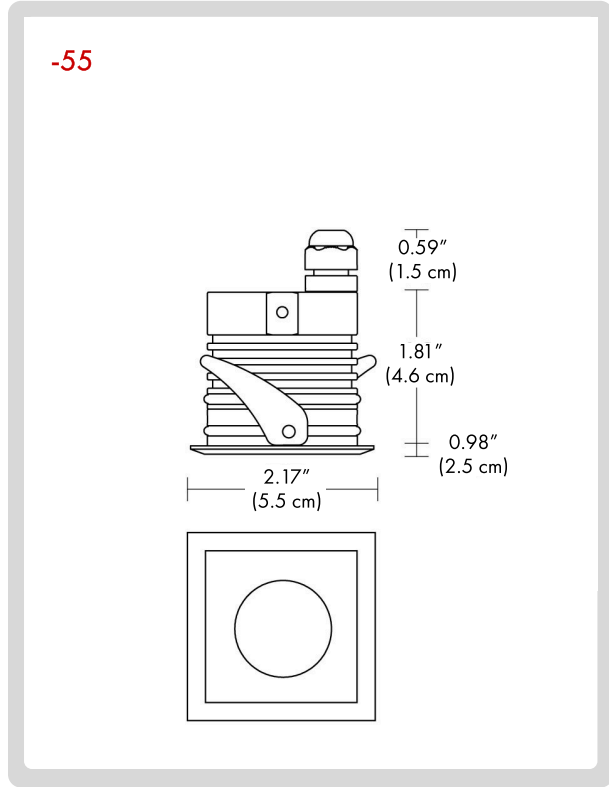

FIXTURE TYPE: _____

PROJECT NAME: _____

HOW TO ORDER:

CODE:

Example:
CODE: BB-1240.00BAST-GH-32-L1-B1-24V-15-DIM-AC205-IP66

BB-1240.00BAST
-GH-32-L1-B1-24V
-15-DIM-AC205-IP66

1 DIMENSIONS:

-55

Width - W: 2.17" (5.5 cm)
Length - L: 2.17" (5.5 cm)

LIGHT SOURCE:

CODE	BEAM ANGLE	WATTAGE	KELVINS	LUMENS	
-B14-1	14°	1 x 2.1W	3000K	1 x 196 lm	24 V DC
-B14-2		1 x 3.2W	3000K	1 x 277 lm	1050 mA
-B14-3		1 x 2.1W	4000K	1 x 218 lm	24 V DC
-B14-4		1 x 3.2W	4000K	1 x 307 lm	1050 mA
-B17-1	17°	1 x 2.1W	3000K	1 x 196 lm	24 V DC
-B17-2		1 x 3.2W	3000K	1 x 277 lm	1050 mA
-B17-3		1 x 2.1W	4000K	1 x 218 lm	24 V DC
-B17-4		1 x 3.2W	4000K	1 x 307 lm	1050 mA
-B25-1	25°	1 x 6W	3000K	1 x 845 lm	24 V DC
-B25-2		1 x 6W	3000K	1 x 845 lm	350 mA
-B36-1	36°	1 x 2.1W	3000K	1 x 196 lm	24 V DC
-B36-2		1 x 3.2W	3000K	1 x 277 lm	1050 mA
-B36-3		1 x 2.1W	4000K	1 x 218 lm	24 V DC
-B55-1	55°	1 x 6W	3000K	1 x 845 lm	24 V DC
-B55-2		1 x 6W	3000K	1 x 845 lm	350 mA

2 FINISH OPTIONS:

-15 Stainless steel **-68** Natural bronze

3 DIMMING OPTIONS:

-NON NON-Dimmable **-CAS** Casambi
-DIM 0-10V **-DAL** Dali

4 ACSESSORIES:

-AC205-IP66
IP66 remote power supply box

THINK BOLLARD - THINK BULLARD

sales@gordonbullard.com
www.bullardbollards.com
1-877-964-4646

991 South Gull Lake Dr
Richland, MI 49083
USA