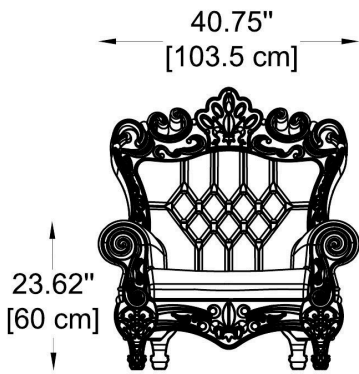

**BULLARD
BOLLARDS**
Think Bollard Think Bullard

QUEEN OF LOVE (NON-ILLUMINATED FURNITURE)

FIXTURE TYPE: _____

PROJECT NAME: _____

NOTES:

HOW TO ORDER:

CODE:

**Example:
CODE: BB-QUE100-SD-MW**

FIXTURE TYPE:

Non-Illuminated Furniture / Armchair

MATERIAL:

Polyethylene

DIMENSIONS:

L: 38.58" (98cm) x H: 44.29" (112.5 cm) x W: 40.75" (103.5 cm)

FINISH OPTIONS:

STANDARD COLOURS: