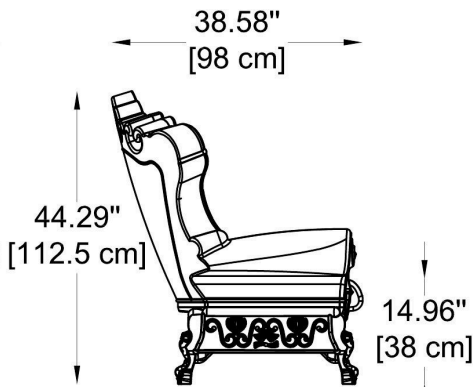

**BULLARD
BOLLARDS**
Think Bollard Think Bullard

QUEEN OF LOVE (NON-ILLUMINATED FURNITURE)

FIXTURE TYPE: _____

PROJECT NAME: _____

NOTES:

HOW TO ORDER:

CODE:

**Example:
CODE: BB-QUE100-SD-MW**

FIXTURE TYPE:

Non-Illuminated Furniture / Armchair

MATERIAL:

Polyethylene

DIMENSIONS:

L: 38.58" (98cm) x H: 44.29" (112.5 cm) x W: 40.75" (103.5 cm)

FINISH OPTIONS:

STANDARD COLOURS: