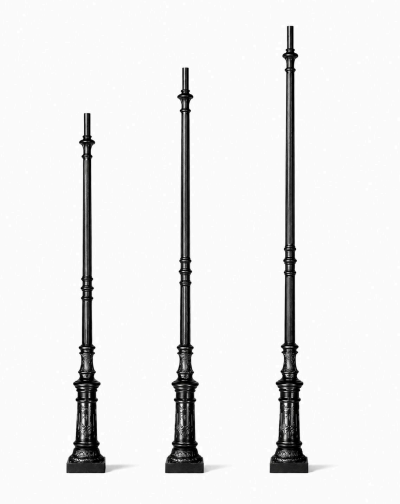

**BULLARD
BOLLARDS**
Think Bollard Think Bullard

GIO
POLE
GARDEN

Fixture Type:

Project Name:

Notes:

General Information:

With a clean contemporary profile and durable seamless construction, the GIO is engineered for reliable outdoor lighting performance in demanding environments. Its advanced composite material system resists corrosion, impact, and UV exposure while maintaining long-term visual consistency.

Material:

Resin + Expanse + Steel

IP Rating:

IP 55

Due to the dynamic nature of lighting products and the associated technologies, luminaire data on all specification sheets is subject to change at the discretion of Gordon Bullard LLC and associated companies.

Fixture Type:

Project Name:

HOW TO ORDER:

CODE:

**Example:
CODE: BB-GIO-LF-GIOSM-BL**

BB-GIO-FL-GIOSM-BL

1 Models:

-GIOSM
Diameter - Ø: 2.36" (6 cm)
Height - H: 157.48" (400 cm)

-GIOMD
Diameter - Ø: 2.36" (6 cm)
Height - H: 177.17" (450 cm)

-GIOLRG
Diameter - Ø: 2.36" (6 cm)
Height - H: 196.85" (500 cm)

2 Finish Options:

-BL Black
-AB Antique Bronze
-AG Antique Green
-WH White

Due to the dynamic nature of lighting products and the associated technologies, luminaire data on all specification sheets is subject to change at the discretion of Gordon Bullard LLC and associated companies.