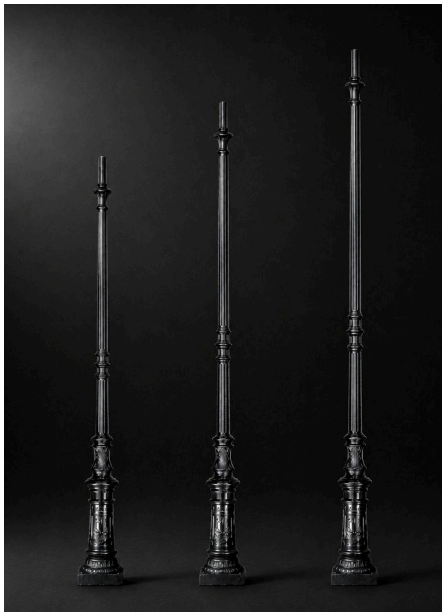

**BULLARD
BOLLARDS**
Think Bollard Think Bullard

GIO
POLE
GARDEN

Fixture Type:

Project Name:

Notes:

General Information:

With a clean contemporary profile and durable seamless construction, the GIO is engineered for reliable outdoor lighting performance in demanding environments. Its advanced composite material system resists corrosion, impact, and UV exposure while maintaining long-term visual consistency.

Material:

Resin + Expanse + Steel

IP Rating:

IP 55

Due to the dynamic nature of lighting products and the associated technologies, luminaire data on all specification sheets is subject to change at the discretion of Gordon Bullard LLC and associated companies.

-GIOMD
Diameter - Ø: 2.36" (6 cm)
Height - H: 177.17" (450 cm)

-GIOLRG
Diameter - Ø: 2.36" (6 cm)
Height - H: 196.85" (500 cm)

2 Finish Options:

-BL Black
-AB Antique Bronze
-AG Antique Green
-WH White

Due to the dynamic nature of lighting products and the associated technologies, luminaire data on all specification sheets is subject to change at the discretion of Gordon Bullard LLC and associated companies.