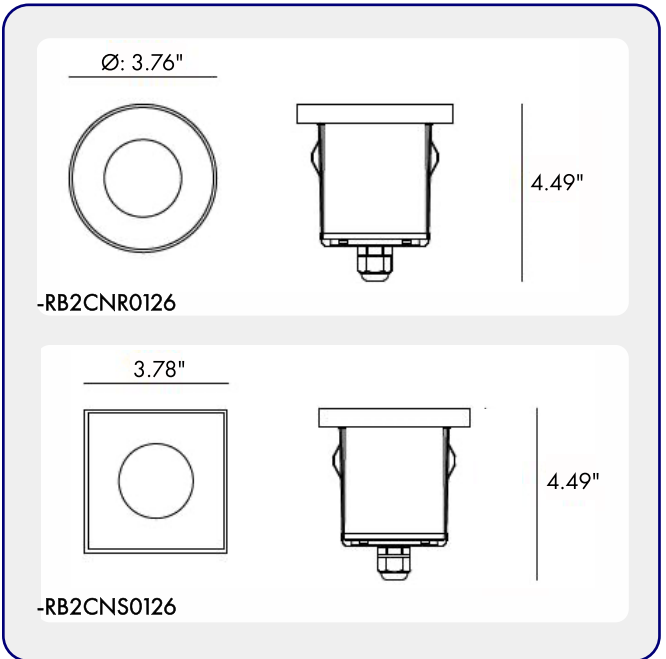

FIXTURE TYPE: _____

PROJECT NAME: _____

NOTES: