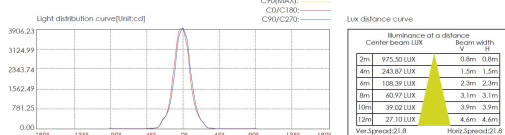

6 PHOTOMETRIC INFO:

sales@gordonbullard.com
www.bullardbollards.com
1-877-964-4646

991 South Gull Lake Dr
Richland, MI 49083
USA