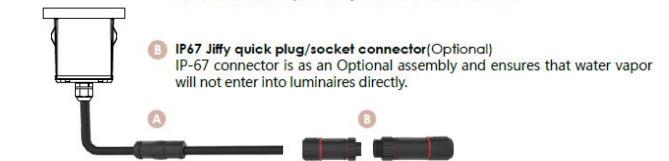

CODE -RB2CNS0126

DIMENSIONS:

Width - W: 3.78" (9.6 cm)
Height - H: 4.49" (11.4 cm)

LIGHT SOURCE:

LED / 1 x 6W / 320 mA / 909 lm / IK 06 / 110-277V

2 CCT OPTIONS:

-K30 3000K
-CUS Custom on request*

3 WATER PROOF SOLUTION: (optional)

-B **A Water-Stopper (Included)**
IP-67 water-stopper is added in the end of luminaires as standard assembly which is also an important system for water resistance.

4 OPTICS:

-R8-15 15°
-R8-24 24°
-R8-38 38°
-R8-60 60°