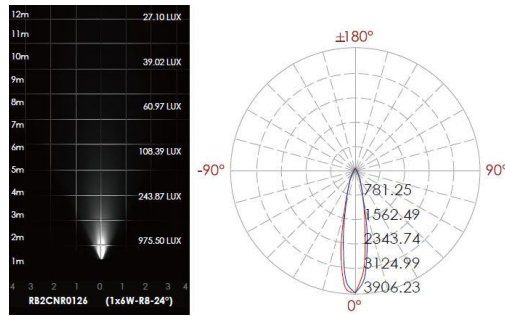

6 PHOTOMETRIC INFO:

sales@gordonbullard.com
www.bullardbollards.com
1-877-964-4646

991 South Gull Lake Dr
Richland, MI 49083
USA