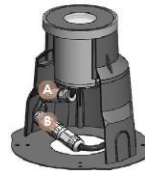

NOTES:

HOW TO ORDER:

CODE:

Example:
CODE: BB-BZ-KPG-IL-XXX-XXX-XXX-XXX-XXX-XXX

BB-BZ-KPG-IL-RB2CNR0126-K30-B-R8-15-B05-

5 ACCESSORIES:

SLEEVE (OPTION 1)

SLEEVE (OPTION 2)

- B05 - RB2CNR0126
- B06 - RB2CNS0126

- 085# - RB2CNR0126
- 086# - RB2CNS0126

6 PHOTOMETRIC INFO:

sales@gordonbullard.com
www.bullardbollards.com
1-877-964-4646

991 South Gull Lake Dr
Richland, MI 49083
USA