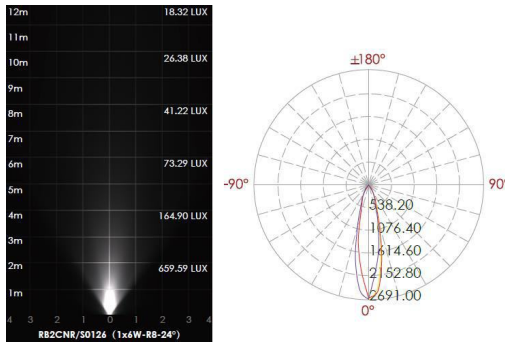

6 PHOTOMETRIC INFO:

sales@gordonbullard.com
www.bullardbollards.com
1-877-964-4646

991 South Gull Lake Dr
Richland, MI 49083
USA