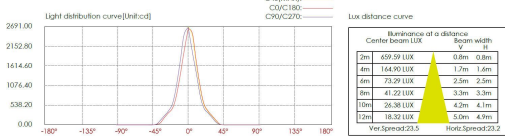

6 PHOTOMETRIC INFO:

sales@gordonbullard.com
www.bullardbollards.com
1-877-964-4646

991 South Gull Lake Dr
Richland, MI 49083
USA