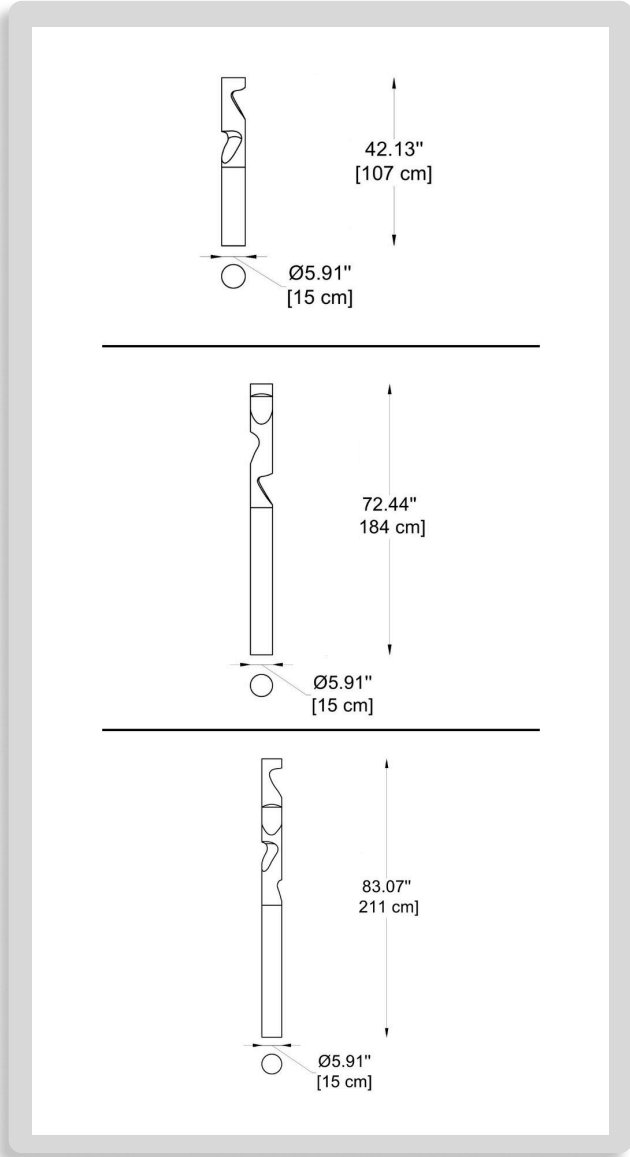

FIXTURE TYPE: _____

PROJECT NAME: _____

HOW TO ORDER:

CODE:

Example:
CODE: BB-1500-UL-1- W20-K30-DIM-RAL9005

BB-1500-UL-1- W20-K30-DIM-RAL9005

1 MODEL:

CODE: - 1

- A) Diameter - Ø: 5.9" (15 cm)
- B) Height - H: 42" (107 cm)

CODE: - 2

- A) Diameter - Ø: 5.9" (15 cm)
- B) Height - H: 72.4" (184 cm)

CODE: - 3

- A) Diameter - Ø: 5.9" (15 cm)
- B) Height - H: 83" (211 cm)

2 LIGHT SOURCE:

- -W20 LED / 20W / 2000 lm / CRI 80 for 1 model*
- -W30 LED / 30W / 3000 lm / CRI 80 for 2 model*
- -W40 LED / 40W / 4000 lm / CRI 80 for 2 model*

3 CCT:

- -K30 3000K
- -K40 4000K

4 DIMMING OPTIONS:

- -NON NON-Dimmable
- -DIM 0-10V

5 FINISH OPTIONS:

- -RAL9005 Satin Black
- -RAL7024 Graphite

THINK BOLLARD - THINK BULLARD

sales@gordonbullard.com
www.bullardbollards.com
1-877-964-4646

991 South Gull Lake Dr
Richland, MI 49083
USA