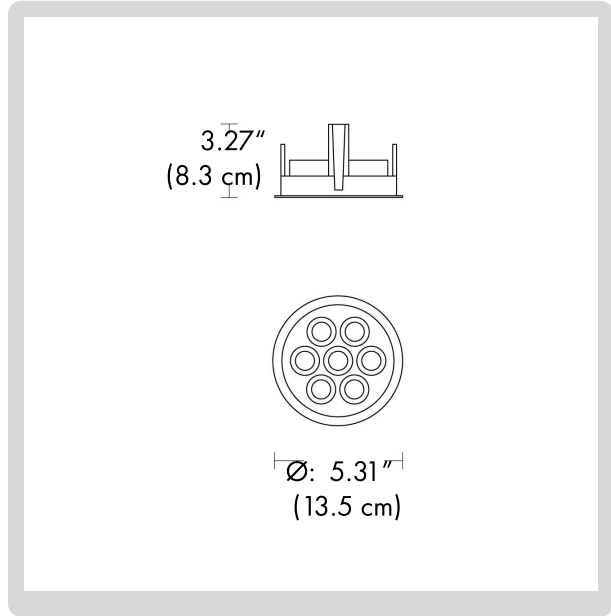

CABLE ENTRY:

Nylon cable gland M12 Ø 0.35/0.7 cm

CABLE TYPE:

FR5FOEM7-AD8 2x0.005cm2

CORD LENGTH:

50cm

BEAM ANGLE / LIGHT DISTRIBUTION / BEAM DIRECTIONABILITY:

17°	Symmetrical narrow beam (<=15°)	Fixed optics
40°	Symmetrical medium flood (15° - 45°)	Fixed optics
48°	Symmetrical wide beam (45° - 125°)	Fixed optics

PROJECT NAME: _____

HOW TO ORDER:

CODE:

Example:
CODE: BB-2013.00CAGTEC-GH-B17-L1-DIM-01-AC482

BB-2013.00CAGTEC
-GH-B17-L1-DIM-01
-AC482

1 DIMENSIONS:

Diameter -	Ø: 5.31" (13.5 cm)
Length -	L: 3.27" (8.3 cm)
Width -	W: 5.31" (13.5 cm)
Height -	H: 0.04" (0.1 cm)
Recessed hole diameter -	G: 4.92" (12.5 cm)
Recessed depth -	D: 3.27" (8.3 cm)