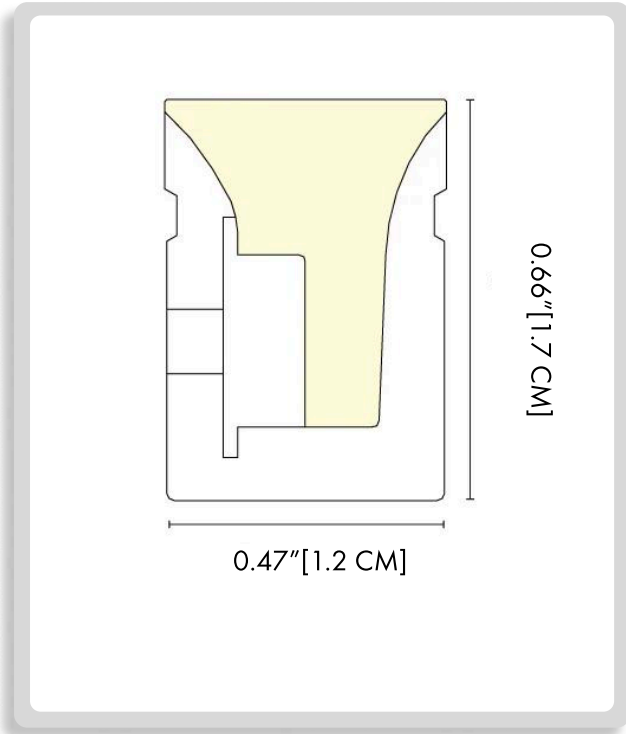

PROJECT NAME: \_\_\_\_\_

**HOW TO ORDER:**

**CODE:**

**Example:**  
CODE: BB-SLWLMC-CL-SL.WL.MC.24V10-AS-AFS1217A4-MC24

BB-SLWLMC-CL-SL.WL.24V10-AS-AFS1217A4-MC24

**1 DIMENSIONS:**

A) Length - L: 0.66" (1.7 cm)  
B) Height - H: 0.47" (1.2 cm)

LUMENS	STANDARD LENGTH	REMARK
710 (235LM/ft) 935 (285LM/ft) 990 (302LM/ft) 980 (299LM/ft)	10000mm (32.8ft)	1LED/6.25mm

SL.WL.MC.24V15 **FOR 15W OPTION**

CCT	COLOR RANGE	CRI	INPUT VOLTAGE	RATED CURRENT (A/m)	RATED POWER	MAXIMUM POWER
2200 K	2100-2300 K	>90	24	0.625 (0.19A/ft)	15 (4.57W/ft)	16.5 (5.03W/ft)
2700 K	2600-2830 K					
3000 K	2920-3170 K					
4000 K	3770-4220 K					

LUMENS	STANDARD LENGTH	REMARK
840(256LM/ft) 1030(314LM/ft) 1033(315LM/ft) 1000(305LM/ft)	5000mm (16.4ft)	1LED/6.25mm

**THINK BOLLARD - THINK BULLARD**

sales@gordonbullard.com  
www.bullardbollards.com  
1-877-964-4646

**1 DIMENSIONS:**

A) Length - L: 0.66" (1.7 cm)  
B) Height - H: 0.47" (1.2 cm)

**2 LIGHT SOURCE:**

SL.WL.MC.48V

CCT	COLOR RANGE	CRI	INPUT VOLTAGE	RATED CURRENT (A/m)	RATED POWER	MAXIMUM POWER
2200 K	2100-2300 K	>90	48	0.2 (0.06A/ft)	10 (3.05W/ft)	11 (3.35W/ft)
2700 K	2600-2830 K					
3000 K	2920-3170 K					
4000 K	3770-4220 K					