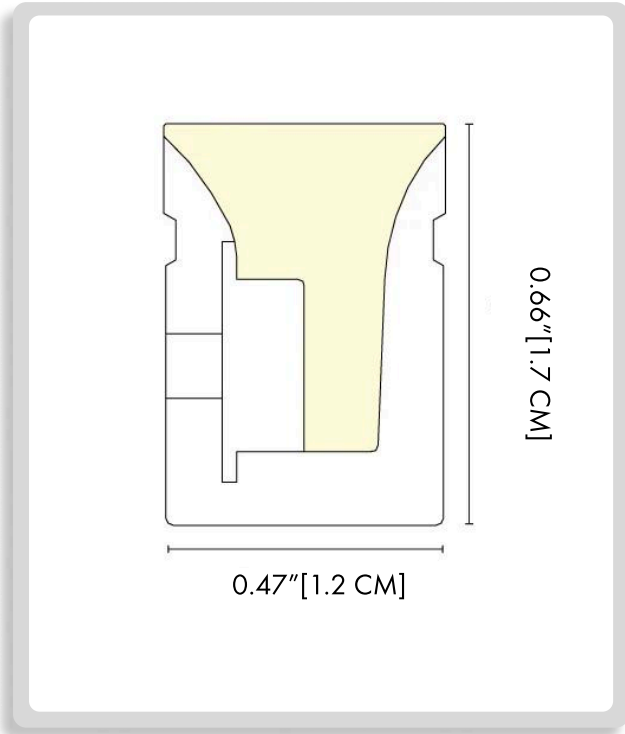

FIXTURE TYPE: _____

PROJECT NAME: _____

HOW TO ORDER:

CODE:

Example:
CODE: BB-SLWLPC-CL-SL.WL.MC.24V10-AS-AFS1217A4-MC24

BB-SLWLPC-CL-SL.WL.24V10-AS-AFS1217A4-MC24

1 DIMENSIONS:

A) Length - L: 0.66" (1.7 cm)
B) Height - H: 0.47" (1.2 cm)

2 LIGHT SOURCE:

SL.WL.MC.48V

CCT	COLOR RANGE	CRI	INPUT VOLTAGE	RATED CURRENT (A/m)	RATED POWER	MAXIMUM POWER
2200 K	2100-2300 K	>90	48	0.2 (0.06A/ft)	10 (3.05W/ft)	11 (3.35W/ft)
2700 K	2600-2830 K					
3000 K	2920-3170 K					
4000 K	3770-4220 K					

LUMENS	STANDARD LENGTH	REMARK
650 (198LM/ft) 770 (235LM/ft) 815 (248LM/ft) 890 (271LM/ft)	20000mm (65.62ft)	2LED/12.5mm