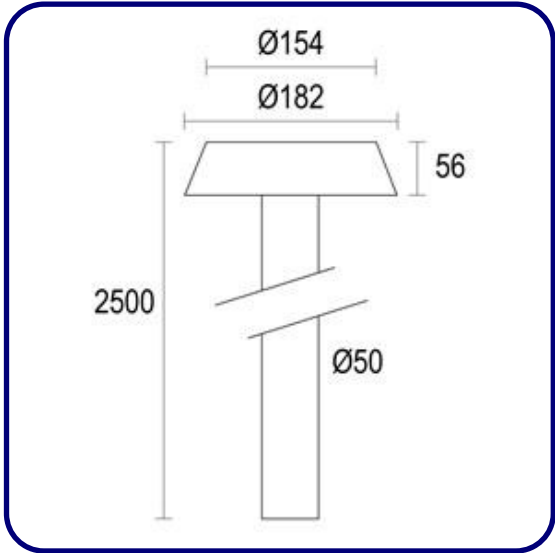

2 DRAWINGS:

-DSH.00.1294

3 FINISH OPTIONS:

STANDARD FINISHES

- -AG Anthracite grey(matt)
- -LG Light grey(matt)

CUSTOM REQUEST FINISHES

- -WM White matt
- -BR Bronze
- -AGM Antique grey matt
- -SM Sand matt
- -BM Black matt
- -CM Corten matt
- -BLM Blue matt
- -GM Green matt

sales@gordonbullard.com
www.bullardoutdoor.com
1-877-964-4646

991 South Gull Lake Dr
Richland, MI 49083
USA