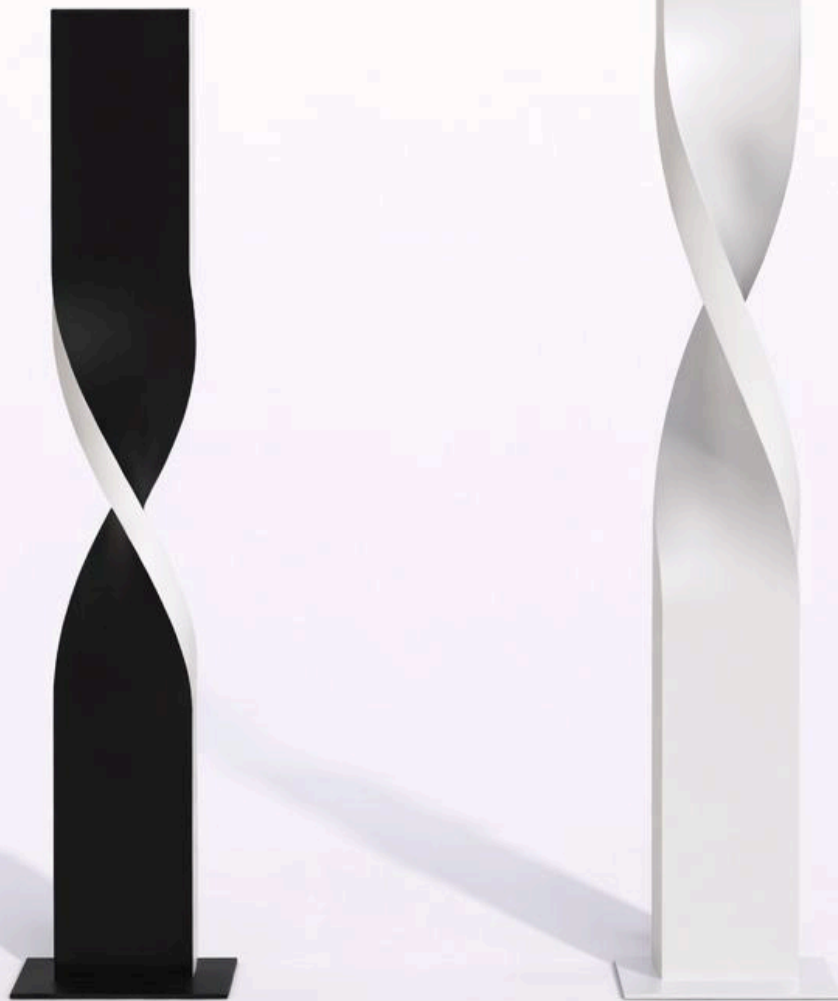

**BULLARD  
BOLLARDS**  
Think Bollard Think Bullard

**TWISTED**  
BB-TWS-BL

FIXTURE TYPE: \_\_\_\_\_

PROJECT NAME: \_\_\_\_\_

**GENERAL INFORMATION:**

The Twisted Collection by Bullard Bollards offers contemporary-style light fixtures that combine aluminum and durable materials. These fixtures are designed to enhance outdoor spaces with their unique twisted design, providing both aesthetic appeal and functional illumination. The collection includes various models suitable for different architectural settings, all treated with specialized coatings to ensure durability against environmental conditions. Available lighting options include upward-directed ambient glow and downward-directed pathway illumination, allowing for versatile applications in residential and commercial landscapes.

Example:  
CODE: BB-TWS-BL-M-K30-DIM-WH

BB-TWS-BL-M-K30-DIM-WH

**1 MODELS:**

**-M**

A) Height - H: 27.56" (70 cm)  
B) Length - L: 3.95" (10 cm)  
C) Width - W: 0.8" (2 cm)

**-L**

A) Height - H: 39.37" (100 cm)  
B) Length - L: 3.95" (10 cm)  
C) Width - W: 0.8" (2 cm)