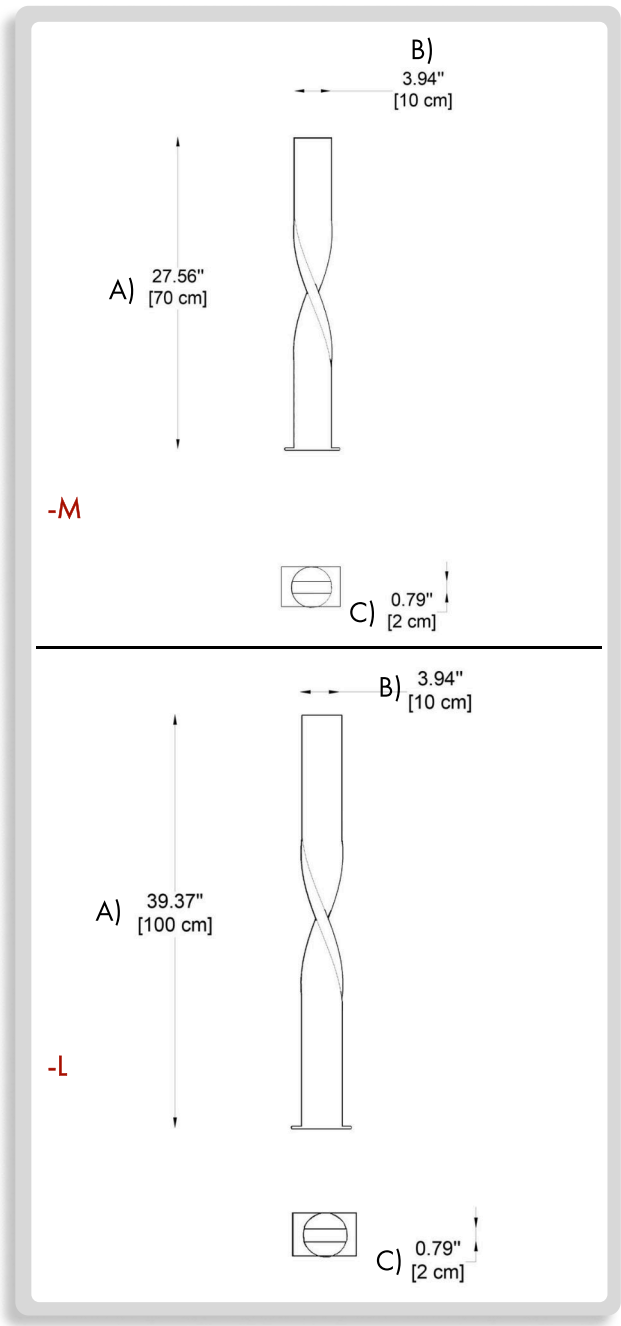

FIXTURE TYPE: _____

PROJECT NAME: _____

HOW TO ORDER: CODE:

Example:
CODE: BB-TWS-BL-M-K30-DIM-WH

BB-TWS-BL-M-K30-DIM-WH

1 MODELS:

-M

A) Height - H: 27.56" (70 cm)
B) Length - L: 3.95" (10 cm)
C) Width - W: 0.8" (2 cm)

-L

A) Height - H: 39.37" (100 cm)
B) Length - L: 3.95" (10 cm)
C) Width - W: 0.8" (2 cm)

2 LIGHT SOURCE:

LED / 20W / CRI 80 **for M model**
LED / 30W / CRI 80 **for L model**

3 CCT:

-K30 3000K
-K30 3500K
-K40 4000K

4 DIMMING OPTIONS:

-NON NON-Dimmable
-DIM 0-10V
-CAS Casambi
-LUT Lutron
-DAL Dali

5 FINISH OPTIONS:

-BL Black ●
-GR Grey ●
-WH White ○
-CUS Custom on request* ●

THINK BOLLARD - THINK BULLARD

sales@gordonbullard.com
www.bullardbollards.com
1-877-964-4646

991 South Gull Lake Dr
Richland, MI 49083
USA