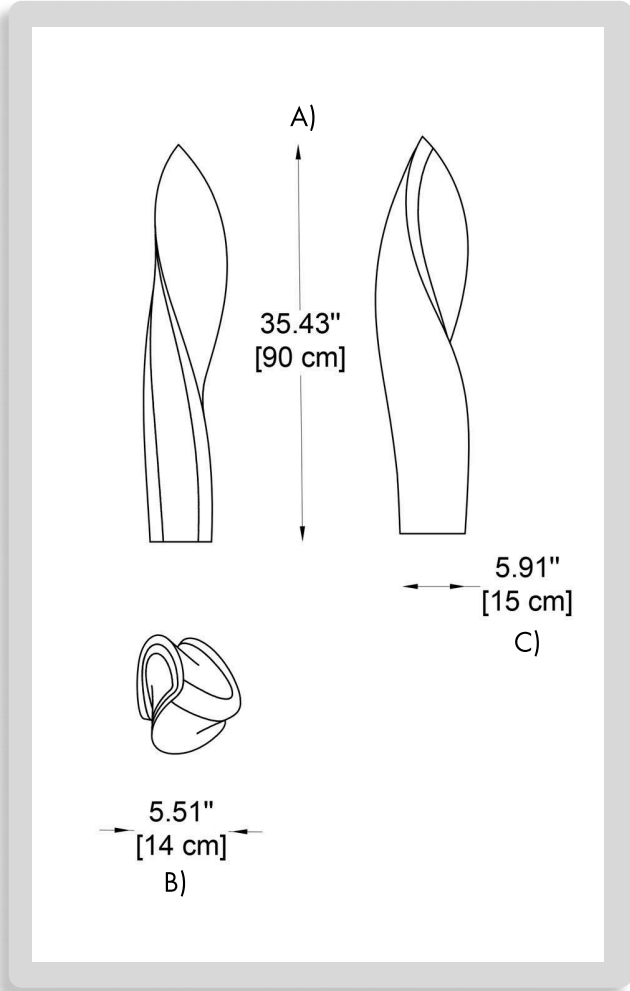

sales@gordonbullard.com
www.bullardbollards.com
1-877-964-4646

991 South Gull Lake Dr
Richland, MI 49083
USA

FIXTURE TYPE: _____

PROJECT NAME: _____

HOW TO ORDER:

CODE:

Example:
CODE: BB-1121-BL-K22-WH-DIM

BB-1121-BL-K22-WH-DIM

1 DIMENSIONS:

A) Height - H: 35.43" (90 cm)
B) Diameter 1 - Ø: 3.14" (14 cm)
C) Diameter 2 - Ø: 5.91" (15 cm)

2 LIGHT SOURCE:

LED / 13W / CRI 80 / 110-277V

3 CCT & LUMENS:

-K22 2200K = 1225 lm
-K27 2700K = 1290 lm
-K30 3000K = 1360 lm