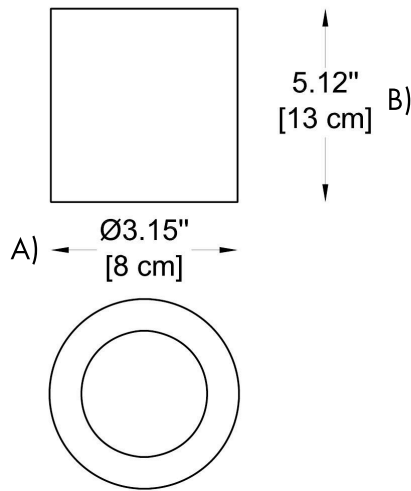

FIXTURE TYPE: _____

PROJECT NAME: _____

NOTES:

HOW TO ORDER:

CODE:

Example: CODE: BB-SIL-CWL-SP-22K-DIM-WH	BB-SIL-CWL- SP-22K-DIM-WH

1	MODELS:	

-S

DIMENSIONS:

- A) Diameter - Ø: 3.15" (8 cm)
- B) Height - H: 5.12" (13 cm)

-SP

DIMENSIONS:

- A) Diameter - Ø: 5.51" (14 cm)
- B) Height - H: 5.51" (14 cm)

3	LIGHT SOURCE:

LED / 4W / 110-277V / CRI 80 / IP65

4	CCT & LUMENS:	

- **-22K** 2200K = 570 lm
- **-27K** 2700K = 600 lm
- **-30K** 3000K = 630 lm

6	DIMMING OPTIONS:	

- **-NON** NON-Dimmable
- **-DIM** 0-10V
- **-CAS** Casambi
- **-LUT** Lutron
- **-DAL** Dali

7	FINISH OPTIONS:	

- **-WH** White
- **-GR** Green
- **-CO** Corten
- **-GR** Grey
- **-BL** Black
- **-SD** Sand

THINK BOLLARD - THINK BULLARD

sales@gordonbullard.com
www.bullardbollards.com
1-877-964-4646

991 South Gull Lake Dr
Richland, MI 49083
USA