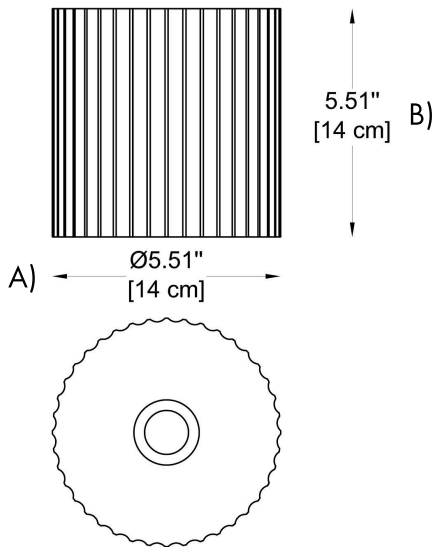

FIXTURE TYPE: _____

PROJECT NAME: _____

NOTES:

HOW TO ORDER:

CODE:

Example: CODE: BB-SIL-CWL-SP-22K-DIM-WH	BB-SIL-CWL- SP-22K-DIM-WH

1	MODELS:	

-S

DIMENSIONS:

- A) Diameter - Ø: 3.15" (8 cm)
- B) Height - H: 5.12" (13 cm)

-SP

DIMENSIONS:

- A) Diameter - Ø: 5.51" (14 cm)
- B) Height - H: 5.51" (14 cm)

3	LIGHT SOURCE:

LED / 4W / 110-277V / CRI 80 / IP65

4	CCT & LUMENS:	

- **-22K** 2200K = 570 lm
- **-27K** 2700K = 600 lm
- **-30K** 3000K = 630 lm

6	DIMMING OPTIONS:	

- **-NON** NON-Dimmable
- **-DIM** 0-10V
- **-CAS** Casambi
- **-LUT** Lutron
- **-DAL** Dali

7	FINISH OPTIONS:	

- **-WH** White
- **-GR** Green
- **-CO** Corten
- **-GR** Grey
- **-BL** Black
- **-SD** Sand

THINK BOLLARD - THINK BULLARD

sales@gordonbullard.com
www.bullardbollards.com
1-877-964-4646

991 South Gull Lake Dr
Richland, MI 49083
USA