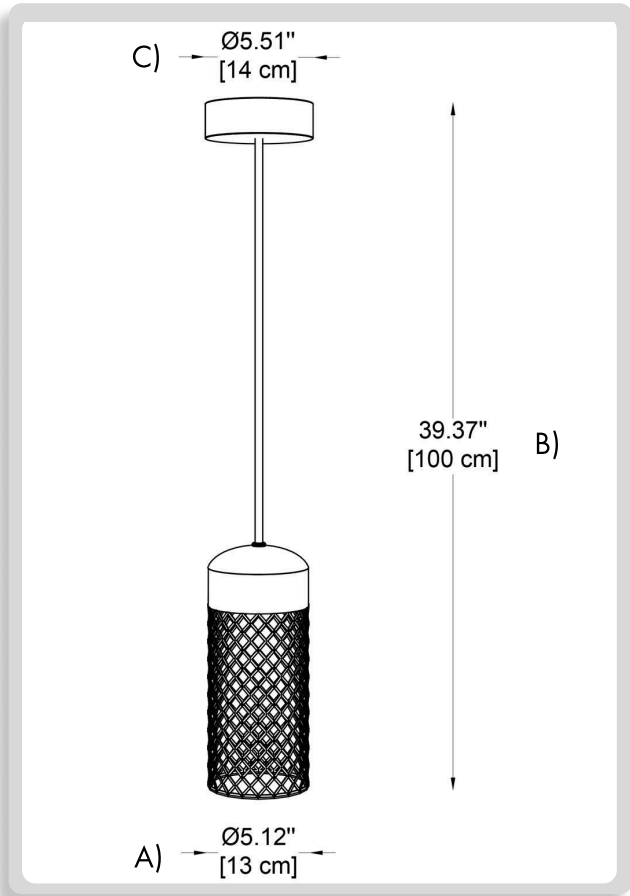

**BULLARD
BOLLARDS**
Think Bollard Think Bullard

**MANTRA S
PENDANT**

FIXTURE TYPE: _____

PROJECT NAME: _____

GENERAL INFORMATION:

The MANTRA S Pendant from Bullard Bollards showcases a bold, industrial-inspired design with its cylindrical body and intricate latticework pattern. Made from either stainless steel or aluminum, this fixture is built for durability and style, with an IP65 rating that makes it ideal for outdoor and indoor environments. Measuring 39.4" in maximum height and 5.12" in diameter, it provides a strong visual presence while offering versatile lighting options, including different wattages and dimming capabilities. Finished in a variety of colors, the MANTRA Pendant seamlessly blends functional performance with striking aesthetics.

HOW TO ORDER:

CODE:

Example: CODE: BB-MAC1H-GL-L1-27K-DIM-WH	BB-MAC1H-GL-L1-27K-DIM-WH
---	----------------------------------

1 DIMENSIONS:

- A) Diameter - Ø: 5.1" (13 cm)
- B) Max. Height - H: 39.4" (100 cm)
- C) Canopy - Ø: 5.5" (14 cm)