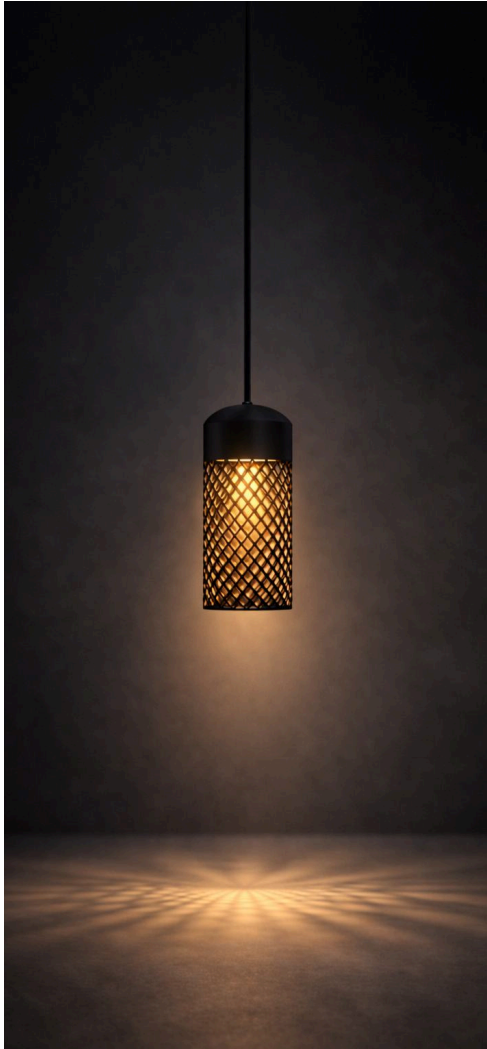

**BULLARD
BOLLARDS**
Think Bollard Think Bullard

**MANTRA S
PENDANT**

FIXTURE TYPE: _____

PROJECT NAME: _____

GENERAL INFORMATION:

The MANTRA S Pendant from Bullard Bollards showcases a bold, industrial-inspired design with its cylindrical body and intricate latticework pattern. Made from either stainless steel or aluminum, this fixture is built for durability and style, with an IP65 rating that makes it ideal for outdoor and indoor environments. Measuring 39.4" in maximum height and 5.12" in diameter, it provides a strong visual presence while offering versatile lighting options, including different wattages and dimming capabilities. Finished in a variety of colors, the MANTRA Pendant seamlessly blends functional performance with striking aesthetics.

FIXTURE TYPE:

Pendant

VOLTAGE:

110-277V

MATERIAL:

Stainless steel

IP RATING:

IP 65

HOW TO ORDER:

CODE:

Example: CODE: BB-MAC1H-GL-L1-27K-DIM-WH	BB-MAC1H-GL-L1-27K-DIM-WH
---	----------------------------------

1 DIMENSIONS:

- A) Diameter - Ø: 5.1" (13 cm)
- B) Max. Height - H: 39.4" (100 cm)
- C) Canopy - Ø: 5.5" (14 cm)