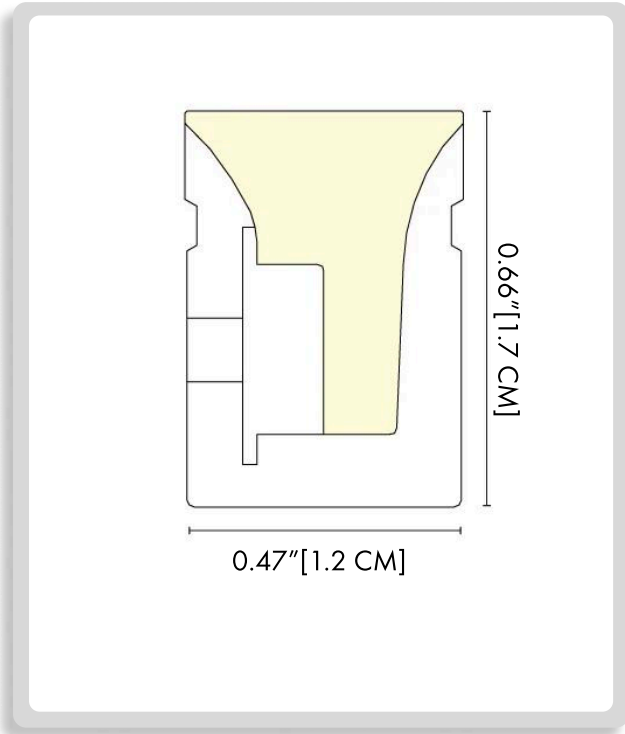

1-877-964-4646

991 South Gull Lake Dr

Richland, MI 49083

USA

FIXTURE TYPE: _____

PROJECT NAME: _____

HOW TO ORDER:

CODE:

Example:
CODE: BB-SLWLTG-CL-SL.WL.TG.24V-AS-JD-UF24

BB-SLWLTG-CL-SL.WL.TG.24V-AS-JD-UF24

1 DIMENSIONS:

A) Length - L: 0.47" (1.2 cm)
B) Height - H: 0.66" (1.7 cm)

2 LIGHT SOURCE:

SL.WL.TG.24V

CCT	COLOR RANGE	CRI	INPUT VOLTAGE	RATED CURRENT (A/m)	RATED POWER	MAXIMUM POWER
2200 K	2100-2350 K	>90	24	0.2 (0.06A/ft)	5 (1.53W/ft)	5.5 (1.68W/ft)
2700 K	2600-2830 K					
3000 K	2920-3170 K					
4000 K	3770-4220 K					
6500 K	6150-6950 K					

LUMENS	STANDARD LENGTH	REMARK
255(78LM/ft) 280(85LM/ft) 300(91 LM/ft) 310(95LM/ft) 320(98LM/ft)	15000mm (49.21ft)	16LED/50mm

SL.WL.TGC.24V

CCT	COLOR RANGE	INPUT VOLTAGE	RATED CURRENT (A/m)	RATED POWER	MAXIMUM POWER
RGB	RGB	24	0.3 (0.09A/ft)	7.2 (2.20W/ft)	7.9 (2.41W/ft)

LUMENS	STANDARD LENGTH	REMARK
108(33LM/ft)	5000mm (16.4ft)	6*3LED/50mm

THINK BOLLARD - THINK BULLARD

sales@gordonbullard.com
www.bullardbollards.com
1-877-964-4646

991 South Gull Lake Dr
Richland, MI 49083
USA