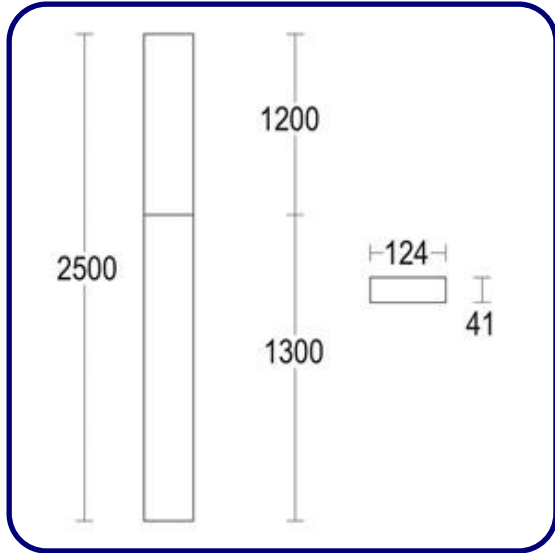

MODELS:

CODE -MTCH.00.1424

-ELXO.300

DIMENSIONS:

Length: 4.88" [12.4 cm]

Width: 16.14" [41 cm]

Height/Projection (H): 98.42" [250 cm]

LIGHT SOURCE:

-ELXO.400

DIMENSIONS:

Length: 4.88" [12.4 cm]

Width: 16.14" [41 cm]

Height/Projection (H): 98.42" [250 cm]

LIGHT SOURCE:

LED / 23 W / 4000K / 3049 lm

Luminaire efficiency: 35 lm/W

Fixture consumption: 26.2 W

Luminaire emission[lm]: 1X918

OPTICAL:

Beam angle: 103° x 114°

Light distribution: Other

Beam directionability: Fixed optics

sales@gordonbullard.com

www.bullardoutdoor.com

HOW TO ORDER:

CODE:

Example:
CODE: BB-MTCH-GN-PL-MTCH.00.1424-ELXO.300-AG-AC204

BB-MTCH-GN-PL-
MTCH.00.1424-
ELXO.300-AG-AC204

2 DRAWINGS:

-MTCH.00.1424

3 FINISH OPTIONS:

STANDARD FINISHES