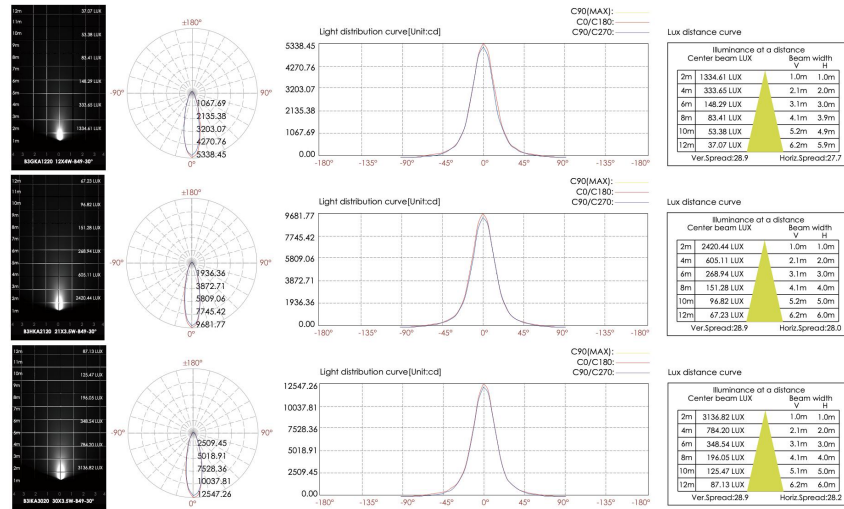

NOTES:

HOW TO ORDER:

CODE:

Example:
CODE: BB-LO-KPG-SPT-XXX-XXX-XXX-XXX-XXX-XX

BB-LO-KPG-SPT-
B3GKA1220 D-KAP7037-
B49-20-B

8 PHOTOMETRIC INFO:

sales@gordonbullard.com
www.bullardbollards.com
1-877-964-4646