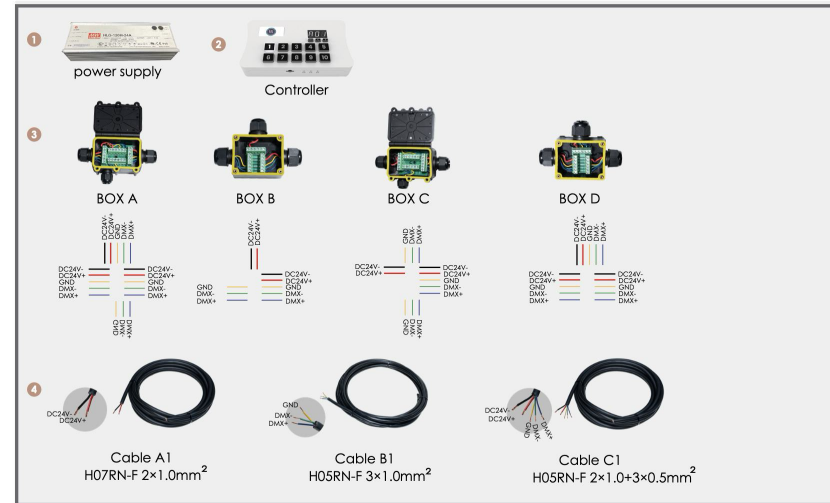

7 CABLE STYLE

sales@gordonbullard.com
www.bullardbollards.com
1-877-964-4646

991 South Gull Lake Dr
Richland, MI 49083
USA