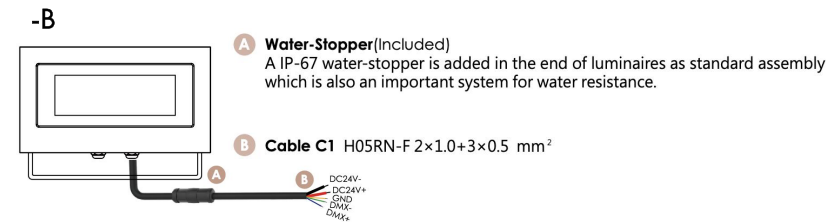

6 WATER PROOF SOLUTION: (optional)

sales@gordonbullard.com
www.bullardbollards.com
1-877-964-4646

991 South Gull Lake Dr
Richland, MI 49083
USA