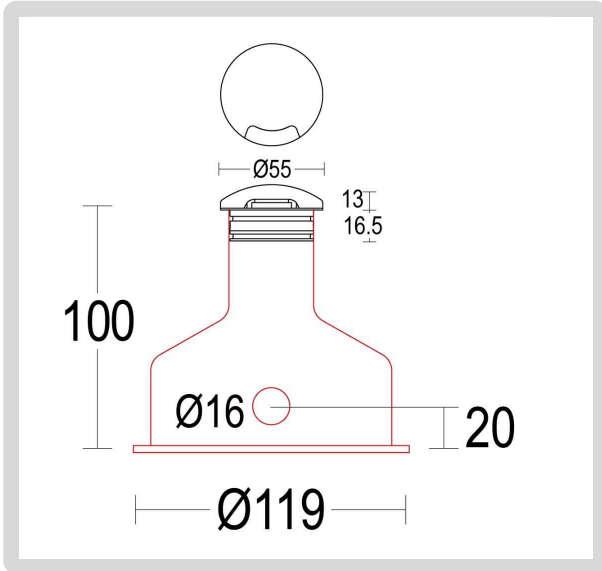

CORD LENGTH:

50 cm

LIGHT DISTRIBUTION:

59° x 23° Other

BEAM DIRECTIONABILITY:

Fixed optics

DIFFUSER MATERIAL/TEMPERATURE:

Technopolymer / < 313.15 K (< 40 °C)

THINK BOLLARD - THINK BULLARD

sales@gordonbullard.com
www.bullardbollards.com
1-877-964-4646

991 South Gull Lake Dr
Richland, MI 49083
USA

FIXTURE TYPE: _____

PROJECT NAME: _____

HOW TO ORDER:

CODE:

Example:
CODE: BB-1382.00BAXO-GH-K30-24V-DIM
-15-AC204-AC612

BB-1382.00BAXO-
GH-K30-24V-DIM
-15-AC204-AC612

1 DIMENSIONS:

Diameter -	Ø:	2.17" (5.5 cm)
Height -	H:	0.51" (1.3 cm)
Recessed hole diameter -	Ø:	1.81" (4.6 cm)
Recessed depth -	h:	3.94" (10 cm)

2 BEAM ANGLE: