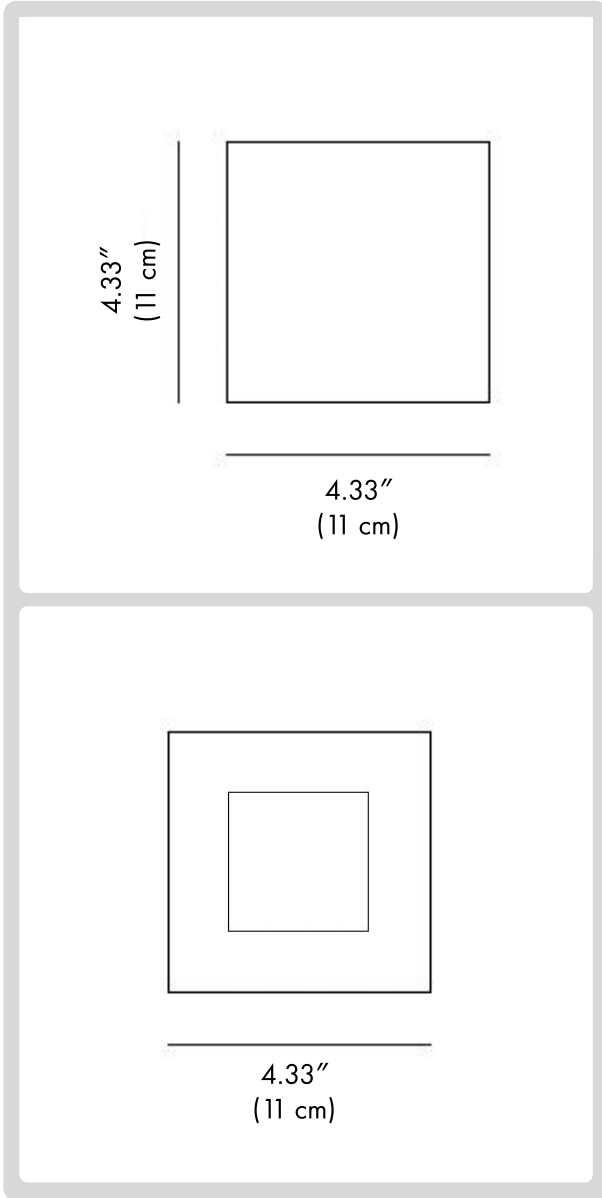

PROJECT NAME: _____

HOW TO ORDER:

CODE:

**Example:
CODE: BB-1094B-9010-K20-DIM-392**

BB-1094B-9010
-K20-DIM-392

1 DIMENSIONS:

Height - H: 4.33" (11 cm)
Length - L: 4.33" (11 cm)
Width - W: 4.33" (11 cm)

2 LIGHT SOURCE: