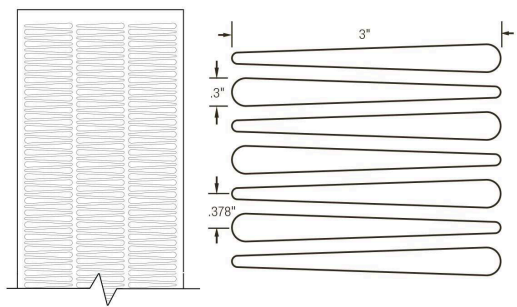

sales@gordonbullard.com  
www.bullardbollards.com  
1-877-964-4646

991 South Gull Lake Dr  
Richland, MI 49083  
USA

**BULLARD  
BOLLARDS**  
Think Bullard Think Bullard

**CODE:  
BB-T202-BL**

FIXTURE TYPE: \_\_\_\_\_

PROJECT NAME: \_\_\_\_\_

**HOW TO ORDER:**

**CODE:**

Example:  
CODE: BB-T202-BL-BH1-LS1-D1-SS-FAL-K27-WH-DIM-LSB6

BB-T202-BL-BH1-LS1-  
D1-SS-FAL-K27-WH-  
DIM-LSB6

**LENS COVER ON REQUEST:**

**-BB**

**-ZG**