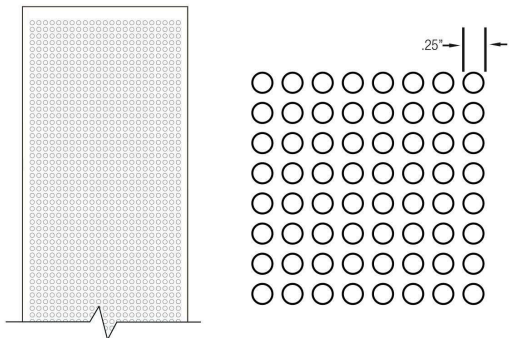

**BULLARD
BOLLARDS**
Think Bullard Think Bullard

**CODE:
BB-T202-BL**

FIXTURE TYPE: _____

PROJECT NAME: _____

HOW TO ORDER:

CODE:

Example:
CODE: BB-T202-BL-BH1-LS1-D1-SS-FAL-K27-WH-DIM-LSB6

BB-T202-BL-BH1-LS1-
D1-SS-FAL-K27-WH-
DIM-LSB6

LENS COVER ON REQUEST:

☐

-BB

-ZG

-RB

-LD

-GR

-BS

THINK BOLLARD - THINK BULLARD

sales@gordonbullard.com
www.bullardbollards.com
1-877-964-4646

991 South Gull Lake Dr
Richland, MI 49083
USA