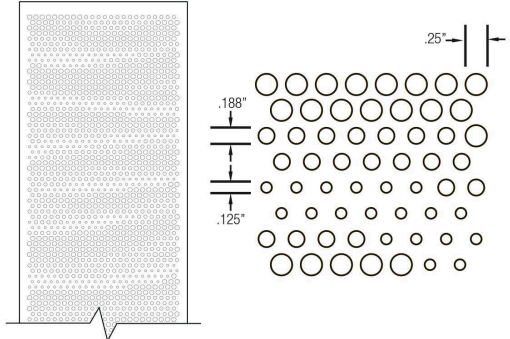

**BULLARD
BOLLARDS**
Think Bullard Think Bullard

**CODE:
BB-T202-BL**

FIXTURE TYPE: _____

PROJECT NAME: _____

HOW TO ORDER:

CODE:

Example:
CODE: BB-T202-BL-BH1-LS1-D1-SS-FAL-K27-WH-DIM-LSB6

BB-T202-BL-BH1-LS1-
D1-SS-FAL-K27-WH-
DIM-LSB6

LENS COVER ON REQUEST:

☐

-BB

-ZG

-RB

-LD

-GR

-BS

THINK BOLLARD - THINK BULLARD

sales@gordonbullard.com
www.bullardbollards.com
1-877-964-4646

991 South Gull Lake Dr
Richland, MI 49083
USA