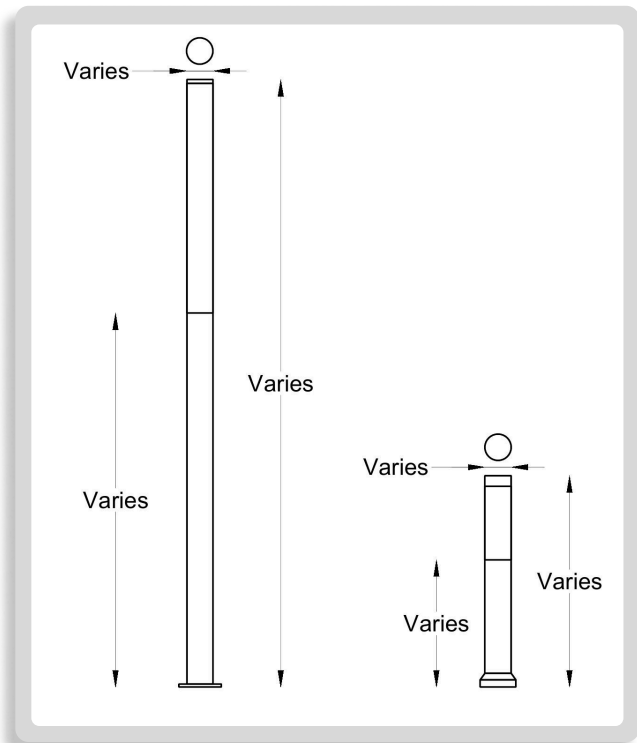

**3 DIAMETER:**

- D1** Ø: 6" (15 cm)
- D2** Ø: 8" (20 cm)
- D3** Ø: 10" (25 cm)
- D4** Ø: 12" (30 cm)
- DC** CUS\*

**4 BODY MATERIAL:**

- SS** Stainless Steel
- AL** Aluminum

**5 LENS MATERIAL:**

- FAL** Frosted acrylic lens
- CL** Clear lens

**THINK BOLLARD - THINK BULLARD**

sales@gordonbullard.com  
www.bullardbollards.com  
1-877-964-4646

991 South Gull Lake Dr  
Richland, MI 49083  
USA

FIXTURE TYPE: \_\_\_\_\_

PROJECT NAME: \_\_\_\_\_

**HOW TO ORDER: CODE:**

Example:  
CODE: BB-T202-BL-BH1-LS1-D1-SS-FAL-K27-WH-DIM-LSB6

BB-T202-BL-BH1-LS1-D1-SS-FAL-K27-WH-DIM-LSB6

**10 LIGHT SOURCE OUTPUT BOLLARD:**

- LSB6 6 W / 396 lm
- LSB9 9 W / 580 lm
- LSB10 10 W / 590 lm
- LSB15 15 W / 880 lm
- LSCB Custom Lumen packages on request\*