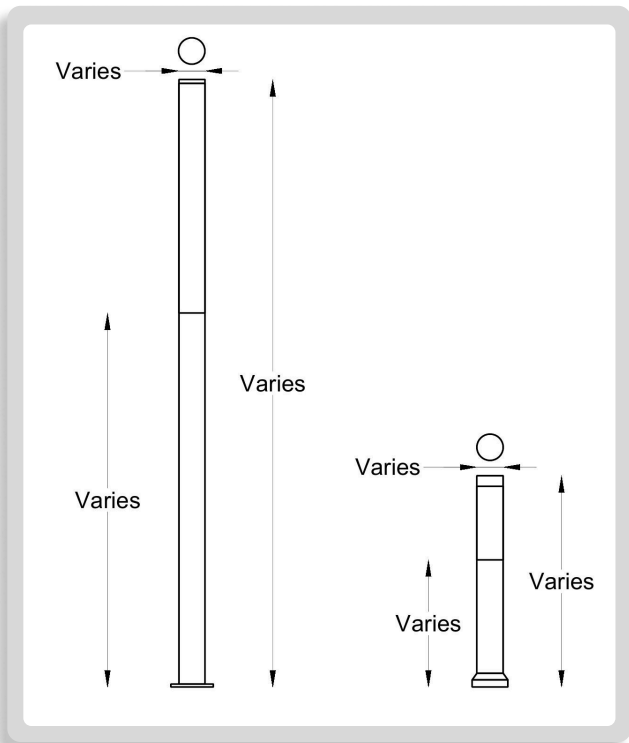

FIXTURE TYPE: _____

PROJECT NAME: _____

LED IP65   110-277V
LUTRON CASAMBI

HOW TO ORDER: CODE:

Example:
CODE: BB-T202-BL-BH1-LS1-D1-SS-FAL-K27-WH-DIM-LSB6

BB-T202-BL-BH1-LS1-D1-SS-FAL-K27-WH-DIM-LSB6

6 CCT:

- -K27 2700K
- -K30 3000K
- -K35 3500K
- -K40 4000K
- -K50 5000K
- -RGBW RGWB

8 BODY FINISH OPTIONS:

- -WH White ●
- -GR Green ●
- -CO Corten ●
- -GR Grey ●
- -BL Black ●

Wood:

- -BW Black+ Brown wood Painted detail ●
- -LW Black+ Light wood Painted detail ●
- -DW Black+ Dark wood Painted detail ●

Matt:

- -M316 316 Stainless steel with a #4 swirl brushed stainless surface finish

Custom:

- -CUS Custom on request* ●

9 DIMMING OPTIONS:

- -NON NON-Dimmable
- -DIM 0-10V
- -CAS Casambi
- -LUT Lutron
- -DAL Dali

THINK BOLLARD - THINK BULLARD

sales@gordonbullard.com
www.bullardbollards.com
1-877-964-4646

991 South Gull Lake Dr
Richland, MI 49083
USA