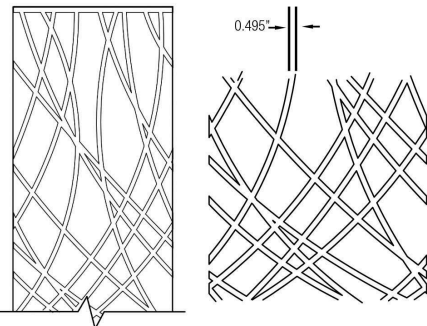

**BULLARD
BOLLARDS**
Think Bullard Think Bullard

**CODE:
BB-T202-BL**

FIXTURE TYPE: _____

PROJECT NAME: _____

HOW TO ORDER:

CODE:

Example:
CODE: BB-T202-BL-BH1-LS1-D1-SS-FAL-K27-WH-DIM-LSB6

BB-T202-BL-BH1-LS1-
D1-SS-FAL-K27-WH-
DIM-LSB6

LENS COVER ON REQUEST:

☐

-BB

-ZG

-RB

-LD

-GR

-BS

THINK BOLLARD - THINK BULLARD

sales@gordonbullard.com
www.bullardbollards.com
1-877-964-4646

991 South Gull Lake Dr
Richland, MI 49083
USA