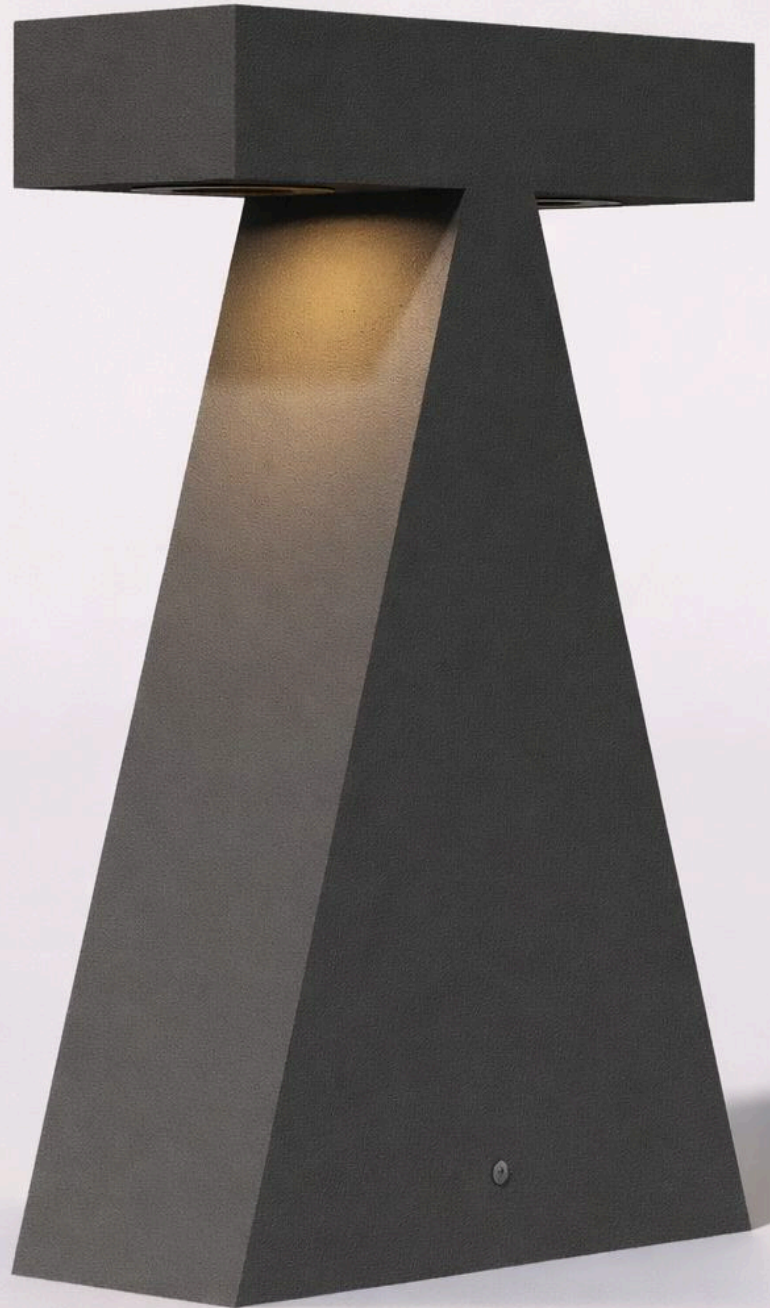

**BULLARD  
BOLLARDS**  
Think Bollard Think Bullard

**DUPOCCO**  
BB-KTJMCO601-MML

FIXTURE TYPE: \_\_\_\_\_

PROJECT NAME: \_\_\_\_\_

**GENERAL INFORMATION:**

The DUPOCCO Bollard by Bullard Bollards is a modern cement and stainless steel fixture built for durability and style, featuring IP65 protection and an integral driver. It offers efficient LED output—5W in the single model or 2×5W in the double model—with CCT options of 2700K, 3000K, or 4000K. Available with dimming controls (0-10V, Casambi, Lutron, DALI) and finishes in Grey or Black, DUPOCCO delivers strong, functional illumination with a striking geometric design suited for contemporary outdoor spaces.

**FIXTURE TYPE:**

Bollard

**VOLTAGE:**

110-277V

**MATERIAL:**

Cement, Stainless Steel

**IP RATING:**

IP 65

**HOW TO ORDER:**

**CODE:**

**Example:**  
CODE: BB-KTJMCO601-MML-SNG-30K-DIM-BL

BB-KTJMCO601-MML-SNG-30K-DIM-BL

**1 MODELS:**

**-SNG**

**DIMENSIONS:**

- A) Width - W: 3.15" (8 cm)
- B) Length- L: 4.72" (12 cm)
- C) Height - H: 11.81" (30 cm)

**LIGHT SOURCE:**

LED / 5W / 110-277V

**-DBL**

**DIMENSIONS:**

- A) Width - W: 3.15" (8 cm)
- B) Length - L: 7.56" (19.2 cm)
- C) Height - H: 11.81" (30 cm)

**LIGHT SOURCE:**

LED / 2 x 5W / 110-277V

**2 CCT:**