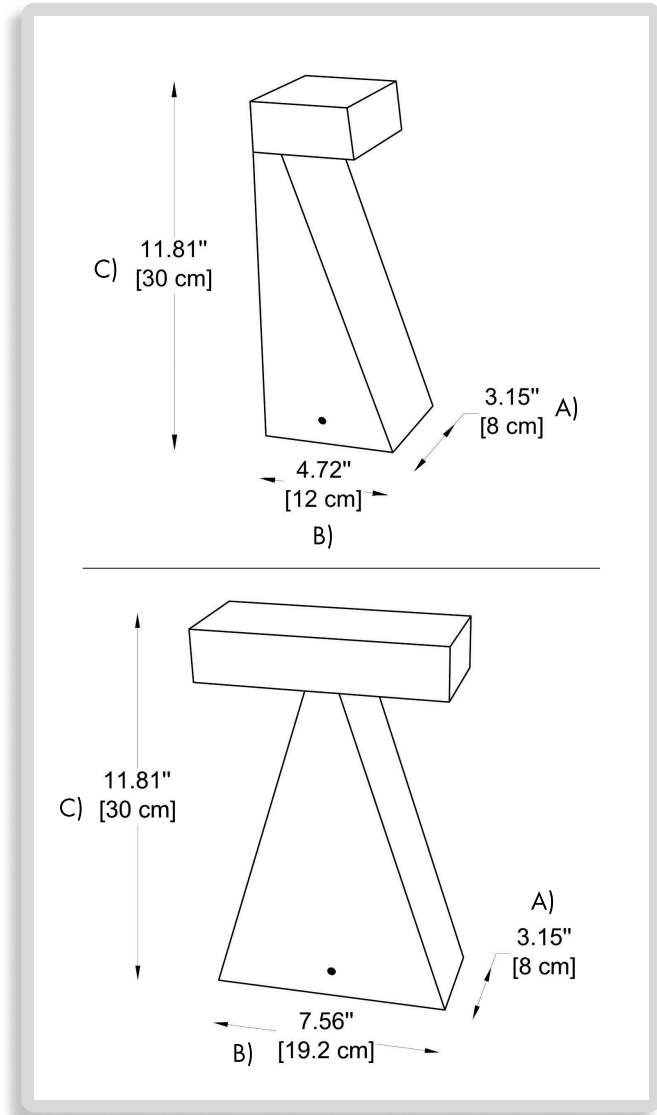

**HOW TO ORDER:**

**CODE:**

**Example:**  
CODE: BB-KTJMCO601-MML-SNG-30K-DIM-BL

BB-KTJMCO601-MML-SNG-30K-DIM-BL

**1 MODELS:**

**-SNG**

**DIMENSIONS:**

- A) Width - W: 3.15" (8 cm)
- B) Length- L: 4.72" (12 cm)
- C) Height - H: 11.81" (30 cm)

**LIGHT SOURCE:**

LED / 5W / 110-277V

**-DBL**

**DIMENSIONS:**

- A) Width - W: 3.15" (8 cm)
- B) Length - L: 7.56" (19.2 cm)
- C) Height - H: 11.81" (30 cm)

**LIGHT SOURCE:**

LED / 2 x 5W / 110-277V

**2 CCT:**