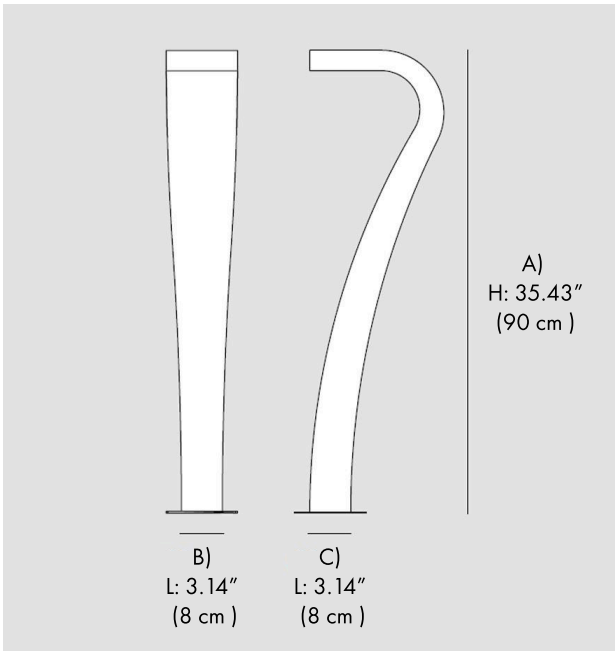

991 South Gull Lake Dr
Richland, MI 49083
USA

FIXTURE TYPE: _____

PROJECT NAME: _____

HOW TO ORDER:

CODE:

Example:
CODE: BB-1107-BL-K22-DIM-WH

BB-1107-BL-K22-DIM-WH

1 DIMENSIONS:

A) Height - H: 35.43" (90 cm)
B) Length - L: 3.14" (8 cm)
C) Width - W: 3.14" (8 cm)

2 LIGHT SOURCE:

LED / 4W / 110-277V

3 CCT & LUMENS:

-K22 2200K = 570 lm
-K27 2700K = 600 lm
-K30 3000K = 630 lm

4 DIMMING OPTIONS: