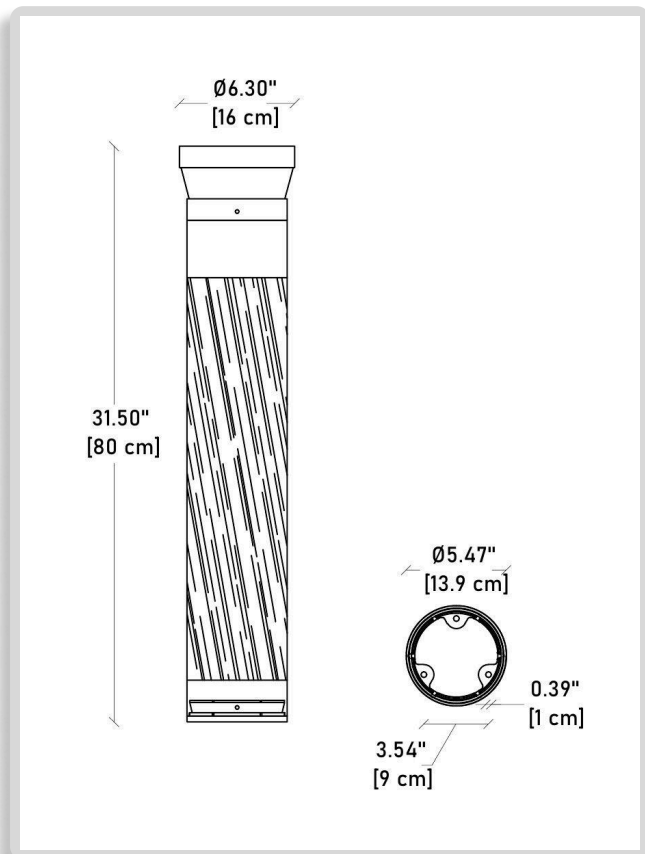

**BULLARD
BOLLARDS**
Think Bollard Think Bullard

ELMIRA
BB-6159-GLC

**BULLARD
BOLLARDS**
Think Bullard Think Bullard

**CODE:
BB-6159-GLC**

FIXTURE TYPE: _____

PROJECT NAME: _____

GENERAL INFORMATION:

The Elmira is a cylindrical 31.5" bollard crafted from aluminum and stainless steel with a clear PC diffuser. It features a 10W LED and offers CCT options of 3000K, 4000K, or 6000K. Designed with an IP65 rating for outdoor durability and shock resistance, it supports multiple dimming options including 0–10V, Casambi, Lutron, and DALI.

FIXTURE TYPE: _____

PROJECT NAME: _____

NOTES:

HOW TO ORDER: _____ CODE: _____

Example:
CODE: BB-6159-GLC-30K-DIM-MG-T

BB-6159-
GLC-30K-DIM-
MG-T

1 DIMENSIONS:

A) Height - H: 11.81" (80 cm)
 B) Diameter - Ø: 6.30" (16 cm)